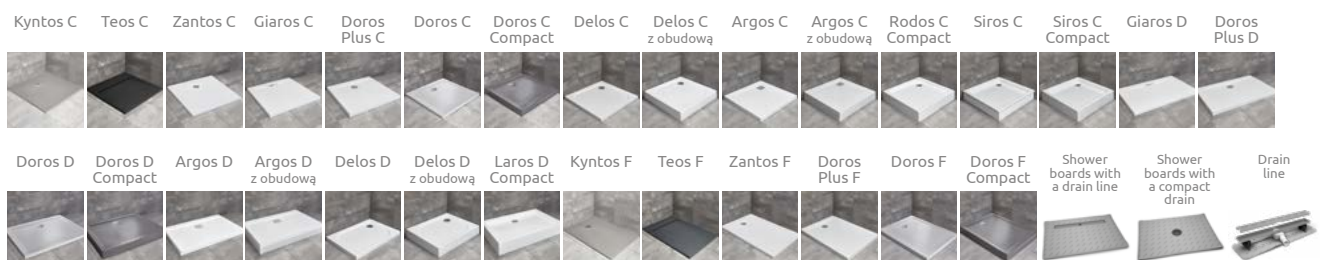

Sidewall S1	A2	X2	Y2
S1 70	700	674-689	668-683
S1 75	750	724-739	718-733
S1 80	800	774-789	768-783
S1 90	900	874-889	868-883
S1 100	1000	974-989	968-983
S1 110	1100	1074-1089	1068-1083
S1 120	1200	1174-1189	1168-1183

ADDITIONAL OPTIONS

Extension profiles	profile finish: CHROME Art. No.	profile finish: BLACK Art. No.	profile finish: GOLD Art. No.	profile finish: BRUSHED Art. No.
Profile + 2 cm*	P01-280200001	P01-280200054	P01-280200009	P01-2802000XX

In the article number, the symbol **XX** should be replaced with the symbol of the selected colour: 91, 99, 92, 93.

* possibility of connecting extension profiles

RECOMMENDED SHOWER TRAYS

Dimensions are given in mm.