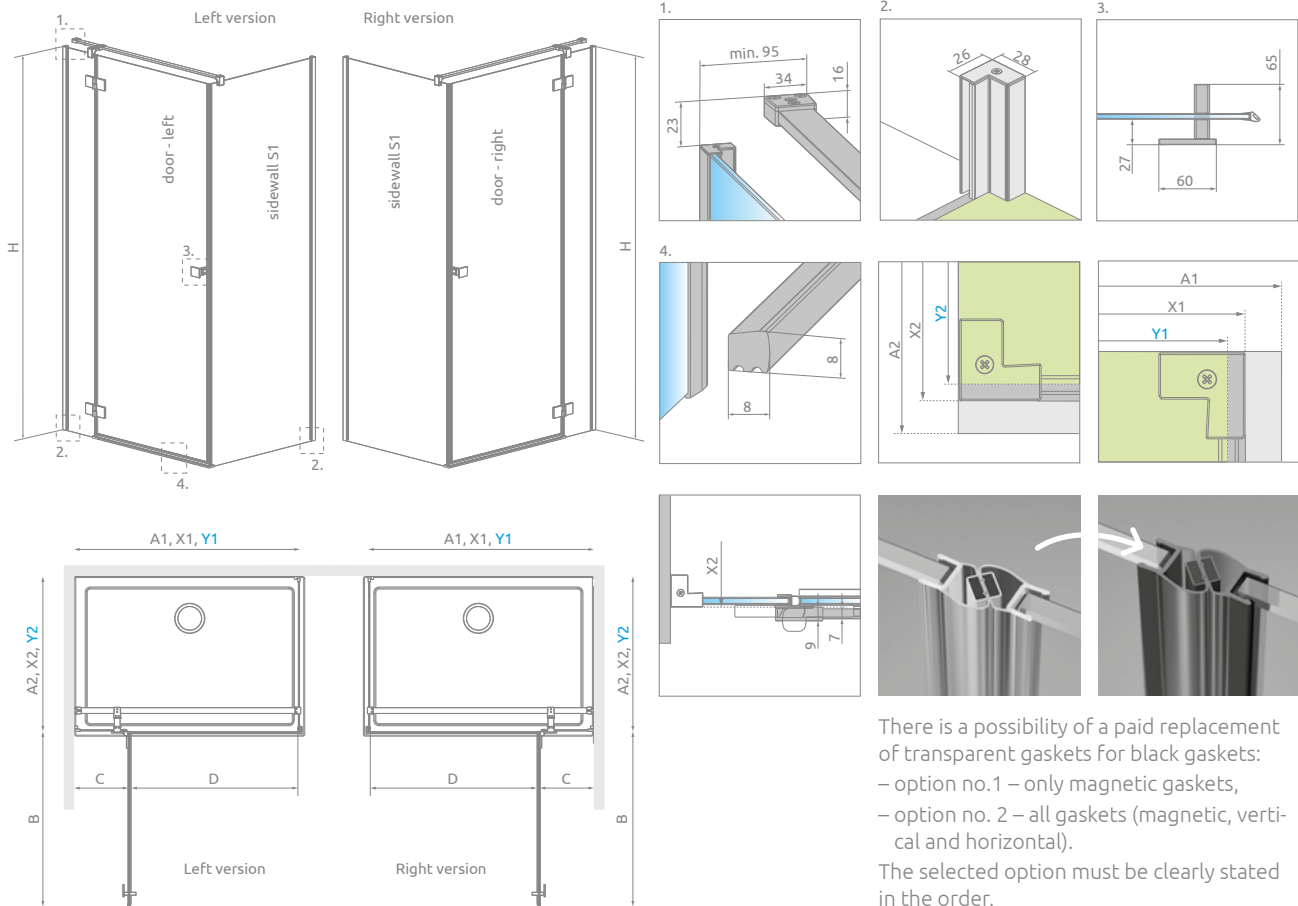

TECHNICAL DRAWINGS

Front	A1	X1	Y1	B	C	D	H
KDJ 80	800	774-789	768-783	537	256-271	500	2000
KDJ 90	900	874-889	868-883	637	256-271	600	2000
KDJ 100	1000	974-989	968-983	637	356-371	600	2000
KDJ 110	1100	1074-1089	1068-1083	737	356-371	700	2000
KDJ 120	1200	1174-1189	1168-1183	837	356-371	800	2000

Sidewall S1	A2	X2	Y2
S1 70	700	674-689	668-683
S1 75	750	724-739	718-733
S1 80	800	774-789	768-783
S1 90	900	874-889	868-883
S1 100	1000	974-989	968-983
S1 110	1100	1074-1089	1068-1083
S1 120	1200	1174-1189	1168-1183