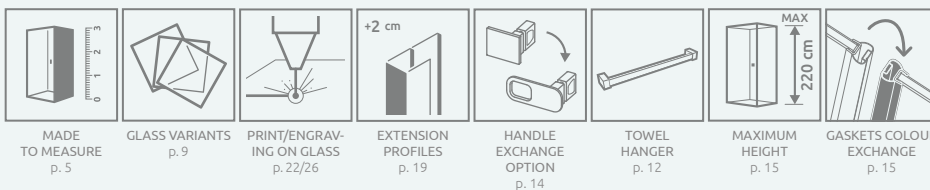

ADDITIONAL OPTIONS

Extension profiles	profile finish: CHROME Art. No.	profile finish: BLACK Art. No.	profile finish: GOLD Art. No.	profile finish: BRUSHED Art. No.
Profile + 2 cm*	P01-280200001	P01-280200054	P01-280200009	P01-2802000XX

In the article number, the symbol **XX** should be replaced with the symbol of the selected colour: 91, 99, 92, 93.

* possibility of connecting extension profiles