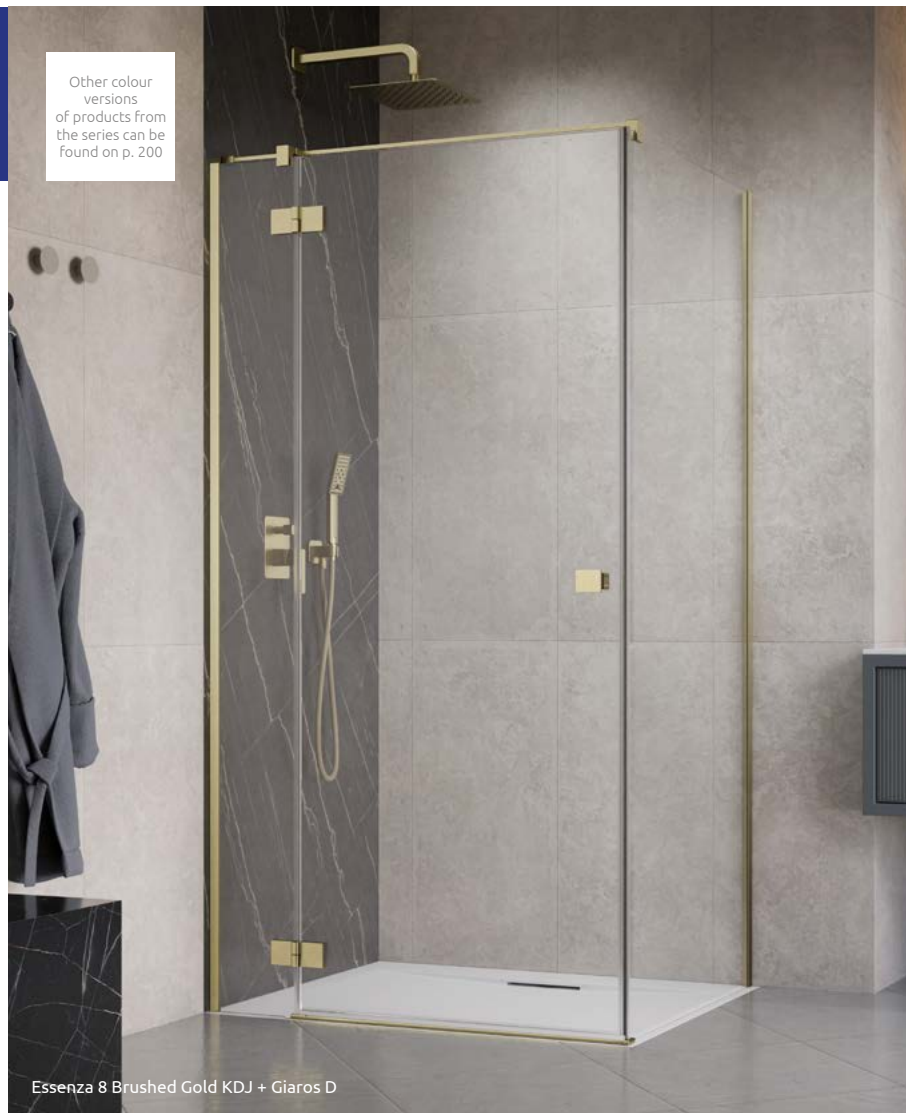

54 Black

Brushed:

91 Nickel

99 Gold

92 GunMetal

93 Copper

Essenza 8 Brushed Gold KDJ + Giaros D

When placing an order, please provide 3 item numbers for the cabin front (two elements) and the S1 sidewall.