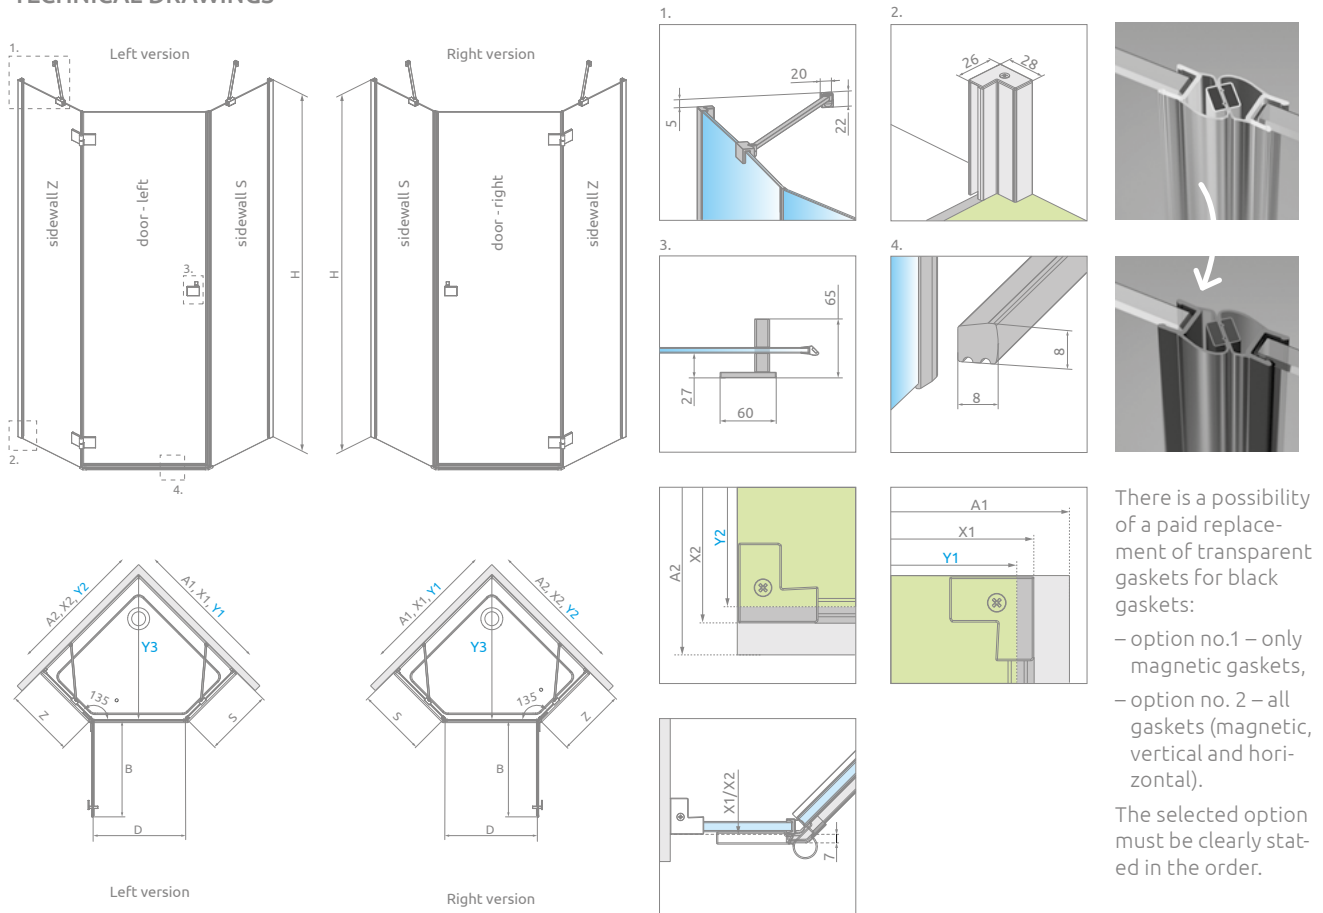

Shower enclosure set consists of 2 parts: shower door and sidewalls Z and S. Please specify all the article numbers when making an order.

SYMMETRIC SHOWER ENCLOSURES

(in the article number, the symbol **XX** should be replaced with the symbol of the selected colour: 91, 99, 92, 93.)

TECHNICAL DRAWINGS

| Model | A1 | A2 | X1 | X2 | Y1 | Y2 | Y3 | B | Z | S | D | H |
|---------------|------|------|---------|---------|---------|---------|-----------|-----|---------|---------|-----|------|
| PTJ 80Z×80S* | 800 | 800 | 774-789 | 774-789 | 768-783 | 768-783 | 780-801 | 623 | 342-357 | 335-350 | 597 | 2000 |
| PTJ 90Z×90S* | 900 | 900 | 874-889 | 874-889 | 868-883 | 868-883 | 922-943 | 623 | 442-457 | 435-450 | 597 | 2000 |
| PTJ 100Z×100S | 1000 | 1000 | 974-989 | 974-989 | 968-983 | 968-983 | 1063-1084 | 623 | 542-557 | 535-550 | 597 | 2000 |
| PTJ 80Z×90S* | 800 | 900 | 774-789 | 874-889 | 768-783 | 868-883 | 851-872 | 623 | 342-357 | 435-450 | 597 | 2000 |
| PTJ 80Z×100S | 800 | 1000 | 774-789 | 974-989 | 768-783 | 968-983 | 922-943 | 623 | 342-357 | 535-550 | 597 | 2000 |
| PTJ 90Z×80S* | 900 | 800 | 874-889 | 774-789 | 868-883 | 768-783 | 851-872 | 623 | 442-457 | 335-350 | 597 | 2000 |
| PTJ 90Z×100S | 900 | 1000 | 874-889 | 974-989 | 868-883 | 968-983 | 992-1013 | 623 | 442-457 | 535-550 | 597 | 2000 |
| PTJ 100Z×80S | 1000 | 800 | 974-989 | 774-789 | 968-983 | 768-783 | 922-943 | 623 | 542-557 | 335-350 | 597 | 2000 |
| PTJ 100Z×90S | 1000 | 900 | 974-989 | 874-889 | 968-983 | 868-883 | 992-1013 | 623 | 542-557 | 435-450 | 597 | 2000 |

In the article number, the symbol **XX** should be replaced with the symbol of the selected colour: 91, 99, 92, 93.
 ** possibility of connecting extension profiles

RECOMMENDED SHOWER TRAYS

Dimensions are given in mm.