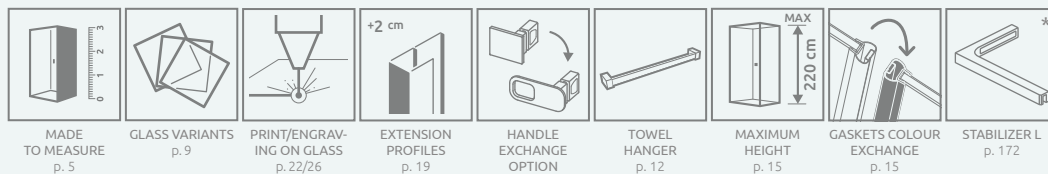

ADDITIONAL OPTIONS

Profile poszerzające	profile finish: CHROME Art. No.	profile finish: BLACK Art. No.	profile finish: GOLD Art. No.	profile finish: BRUSHED Art. No.
Profile + 2 cm**	P01-28020001	P01-28020004	P01-28020009	P01-2802000XX

In the article number, the symbol **XX** should be replaced with the symbol of the selected colour: 91, 99, 92, 93.
** possibility of connecting extension profiles