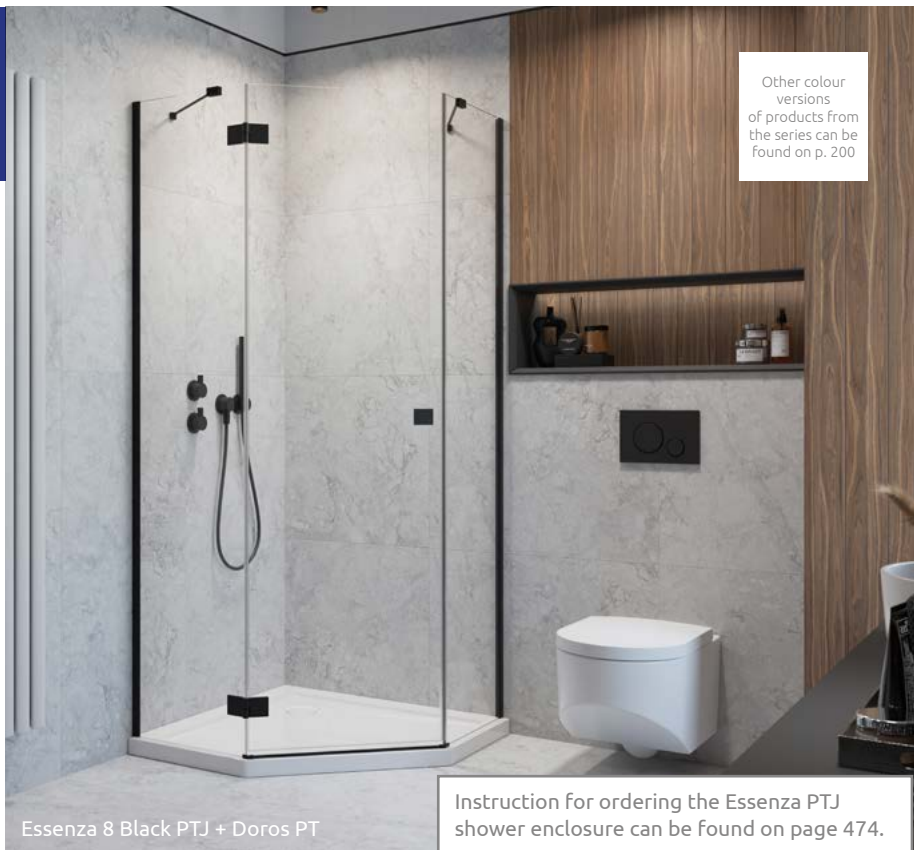

Other colour versions of products from the series can be found on p. 200

Essenza 8 Black PTJ + Doros PT

Instruction for ordering the Essenza PTJ shower enclosure can be found on page 474.

Shower enclosure set consists of 2 parts: shower door and sidewalls Z and S. Please specify all the article numbers when making an order.

SYMMETRIC SHOWER ENCLOSURES

(in the article number, the symbol **XX** should be replaced with the symbol of the selected colour: 91, 99, 92, 93.)

Model	Element	TRANSPARENT GLASS			
		profile finish: CHROME Art. No.	profile finish: BLACK Art. No.	profile finish: GOLD Art. No.	profile finish: BRUSHED Art. No.
PTJ 80×80 door L	PTJ door L	10490000-01-01L	10490000-54-01L	10490000-09-01L	10490000-XX-01L
	PTJ sidewalls 80 Z×80 S	10490100-01-01	10490100-01-01	10490100-01-01	10490100-01-01
PTJ 80×80 door R	PTJ door R	10490000-01-01R	10490000-54-01R	10490000-09-01R	10490000-XX-01R
	PTJ sidewalls 80 Z×80 S	10490100-01-01	10490100-01-01	10490100-01-01	10490100-01-01
PTJ 90×90 door L	PTJ door L	10490000-01-01L	10490000-54-01L	10490000-09-01L	10490000-XX-01L
	PTJ sidewalls 90 Z×90 S	10490200-01-01	10490200-01-01	10490200-01-01	10490200-01-01
PTJ 90×90 door R	PTJ door R	10490000-01-01R	10490000-54-01R	10490000-09-01R	10490000-XX-01R
	PTJ sidewalls 90 Z×90 S	10490200-01-01	10490200-01-01	10490200-01-01	10490200-01-01
PTJ 100×100 door L	PTJ door L	10490000-01-01L	10490000-54-01L	10490000-09-01L	10490000-XX-01L
	PTJ sidewalls 100 Z×100 S	10490300-01-01	10490300-01-01	10490300-01-01	10490300-01-01
PTJ 100×100 door R	PTJ door R	10490000-01-01R	10490000-54-01R	10490000-09-01R	10490000-XX-01R
	PTJ sidewalls 100 Z×100 S	10490300-01-01	10490300-01-01	10490300-01-01	10490300-01-01

ASYMMETRIC SHOWER ENCLOSURES

(in the article number, the symbol **XX** should be replaced with the symbol of the selected colour: 91, 99, 92, 93.)