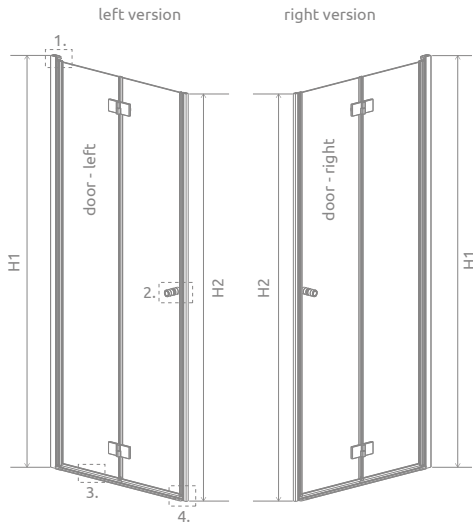

# Essenza DWB

There is a possibility to order an additional handle for bi-fold doors. Details on p. 13.

Essenza DWB + Doros C

Profile finish:

01 Chrome

Model	Width of niche (X)	Height (H1)	TRANSPARENT GLASS
			Art. No.
DWB 80 L	787-805	2020	385075-01-01L
DWB 80 R	787-805	2020	385075-01-01R
DWB 90 L	887-905	2020	385076-01-01L
DWB 90 R	887-905	2020	385076-01-01R
DWB 100 L	987-1005	2020	385077-01-01L
DWB 100 R	987-1005	2020	385077-01-01R

# TECHNICAL DRAWINGS

Model	X	B	D	H1	H2
DWB 80	787-805	390	680	2020	2000
DWB 90	887-905	440	780	2020	2000
DWB 100	987-1005	490	880	2020	2000

## RECOMMENDED SHOWER TRAYS

Dimensions are given in mm.