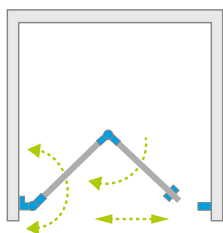

# Essenza DWB

There is a possibility to order an additional handle for bi-fold doors. Details on p. 13.

Essenza DWB + Doros C

Profile finish:

01 Chrome

Model	Width of niche (X)	Height (H1)	TRANSPARENT GLASS
			Art. No.
DWB 80 L	787-805	2020	385075-01-01L
DWB 80 R	787-805	2020	385075-01-01R
DWB 90 L	887-905	2020	385076-01-01L
DWB 90 R	887-905	2020	385076-01-01R
DWB 100 L	987-1005	2020	385077-01-01L
DWB 100 R	987-1005	2020	385077-01-01R

## RECOMMENDED SHOWER TRAYS

Dimensions are given in mm.