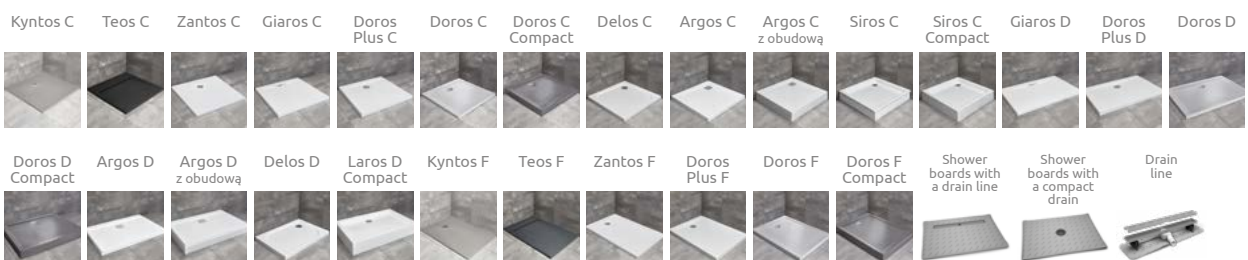

**PRACTICAL HANDLES**  
details on p. 14

Standard

Option

TPE elements in black

TPE elements in graphite

**ADDITIONAL HANDLE**  
details on p. 13

# TECHNICAL DRAWINGS

Model	X	B	D	H1	H2
DWB 80	787-805	390	680	2020	2000
DWB 90	887-905	440	780	2020	2000
DWB 100	987-1005	490	880	2020	2000

## ADDITIONAL OPTIONS

MADE TO MEASURE p. 5	GLASS VARIANTS p. 9	PRINT/ENGRAVING ON GLASS p. 22/26	EXTENSION PROFILES p. 19	CHANGING THE COLOUR OF THE HANDLES p. 14	ADDITIONAL HANDLE p. 13

Extension profiles		Art. No.
	U profile + 2 cm – it can be mounted only on the side of a profile hinge	Chrome  P01-137202001

## RECOMMENDED SHOWER TRAYS

Dimensions are given in mm.