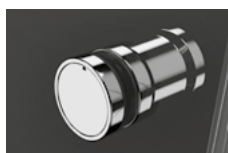

# Essenza DWB

There is a possibility to order an additional handle for bi-fold doors. Details on p. 13.

Essenza DWB + Doros C

Profile finish:

01 Chrome

Model	Width of niche (X)	Height (H1)	TRANSPARENT GLASS
			Art. No.
DWB 80 L	787-805	2020	385075-01-01L
DWB 80 R	787-805	2020	385075-01-01R
DWB 90 L	887-905	2020	385076-01-01L
DWB 90 R	887-905	2020	385076-01-01R
DWB 100 L	987-1005	2020	385077-01-01L
DWB 100 R	987-1005	2020	385077-01-01R

**PRACTICAL HANDLES**  
details on p. 14

Standard

Option

TPE elements in black

TPE elements in graphite

**ADDITIONAL HANDLE**  
details on p. 13

# TECHNICAL DRAWINGS

Model	X	B	D	H1	H2
DWB 80	787-805	390	680	2020	2000
DWB 90	887-905	440	780	2020	2000
DWB 100	987-1005	490	880	2020	2000

## ADDITIONAL OPTIONS

MADE TO MEASURE p. 5	GLASS VARIANTS p. 9	PRINT/ENGRAVING ON GLASS p. 22/26	EXTENSION PROFILES p. 19	CHANGING THE COLOUR OF THE HANDLES p. 14	ADDITIONAL HANDLE p. 13

Extension profiles		Art. No.
	U profile + 2 cm – it can be mounted only on the side of a profile hinge	Chrome  P01-137202001