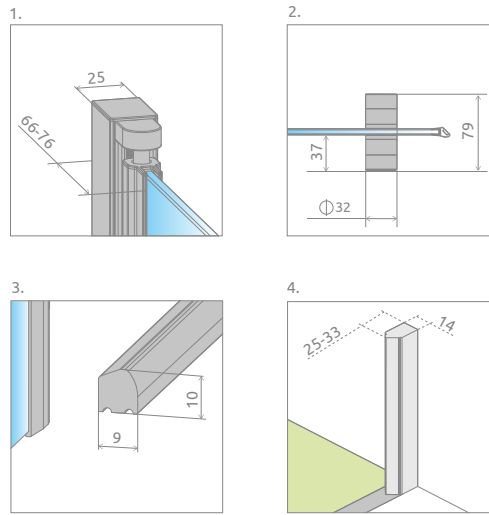

# Essenza DWB

There is a possibility to order an additional handle for bi-fold doors. Details on p. 13.

Essenza DWB + Doros C

Profile finish:

01 Chrome

Model	Width of niche (X)	Height (H1)	TRANSPARENT GLASS
			Art. No.
DWB 80 L	787-805	2020	385075-01-01L
DWB 80 R	787-805	2020	385075-01-01R
DWB 90 L	887-905	2020	385076-01-01L
DWB 90 R	887-905	2020	385076-01-01R
DWB 100 L	987-1005	2020	385077-01-01L
DWB 100 R	987-1005	2020	385077-01-01R

# TECHNICAL DRAWINGS

Model	X	B	D	H1	H2
DWB 80	787-805	390	680	2020	2000
DWB 90	887-905	440	780	2020	2000
DWB 100	987-1005	490	880	2020	2000

## RECOMMENDED SHOWER TRAYS

Dimensions are given in mm.