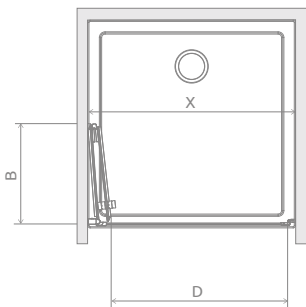

# TECHNICAL DRAWINGS

Model	X	B	D	H1	H2
DWB 80	787-805	390	680	2020	2000
DWB 90	887-905	440	780	2020	2000
DWB 100	987-1005	490	880	2020	2000

## RECOMMENDED SHOWER TRAYS

Dimensions are given in mm.