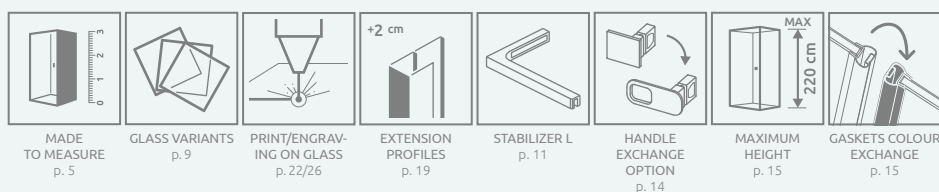

FRONT WALLSS (set of 2 walls)

Model	TRANSPARENT GLASS	
	profile finish: CHROME Art. No.	profile finish: BLACK Art. No.
S	1384090-01-01	

TECHNICAL DRAWINGS

There is a possibility of a paid replacement of transparent gaskets for black gaskets:

- option no.1 – only magnetic gaskets,
- option no. 2 – all gaskets (magnetic, vertical and horizontal).

The selected option must be clearly stated in the order.

Model	X	B	C1	C2	D	H
DWJS 110	1085-1115	540	287-302	287-302	505	2000
DWJS 120	1185-1215	640	287-302	287-302	605	2000
DWJS 130	1285-1315	740	287-302	287-302	705	2000
DWJS 140	1385-1415	840	287-302	287-302	805	2000

ADDITIONAL OPTIONS

Extension profiles		Art. No.	
		Chrome	Black
	Profile + 2 cm*	P01-276200001	P01-276200054

* possibility of connecting extension profiles

RECOMMENDED SHOWER TRAYS

Dimensions are given in mm.