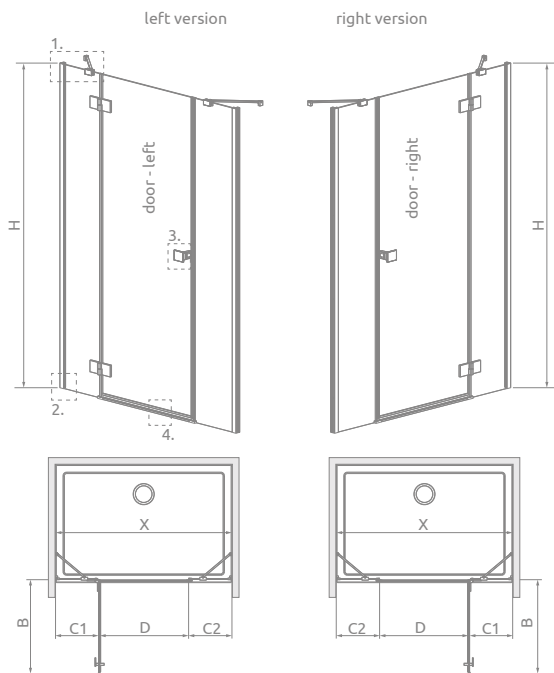

Essenza DWJS

Other colour versions of products from the series can be found on p. 200

Profile finish:

01 Chrome 54 Black

Essenza DWJS + shower board

Shower door set consists of 2 parts: door and front walls. Please specify both article numbers when making an order.

DOOR

Model	TRANSPARENT GLASS	
	profile finish: CHROME Art. No.	profile finish: BLACK Art. No.
DWJS 110 L	1385030-01-01L	1385030-54-01L
DWJS 110 R	1385030-01-01R	1385030-54-01R
DWJS 120 L	1385031-01-01L	1385031-54-01L
DWJS 120 R	1385031-01-01R	1385031-54-01R
DWJS 130 L	1385032-01-01L	1385032-54-01L
DWJS 130 R	1385032-01-01R	1385032-54-01R
DWJS 140 L	1385033-01-01L	1385033-54-01L
DWJS 140 R	1385033-01-01R	1385033-54-01R

FRONT WALLSS (set of 2 walls)

Model	TRANSPARENT GLASS	
	profile finish: CHROME Art. No.	profile finish: BLACK Art. No.
S	1384090-01-01	

TECHNICAL DRAWINGS

There is a possibility of a paid replacement of transparent gaskets for black gaskets:

ADDITIONAL OPTIONS

Extension profiles		Art. No.	
		Chrome	Black
	Profile + 2 cm*	P01-276200001	P01-276200054

* possibility of connecting extension profiles

RECOMMENDED SHOWER TRAYS

Dimensions are given in mm.