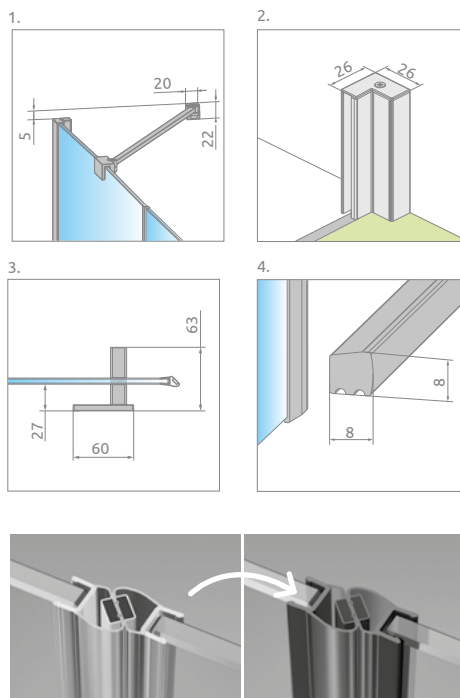

Essenza DWJS

Other colour versions of products from the series can be found on p. 200

Profile finish:

01 Chrome 54 Black

Essenza DWJS + shower board

Shower door set consists of 2 parts: door and front walls. Please specify both article numbers when making an order.

DOOR

Model	TRANSPARENT GLASS	
	profile finish: CHROME Art. No.	profile finish: BLACK Art. No.
DWJS 110 L	1385030-01-01L	1385030-54-01L
DWJS 110 R	1385030-01-01R	1385030-54-01R
DWJS 120 L	1385031-01-01L	1385031-54-01L
DWJS 120 R	1385031-01-01R	1385031-54-01R
DWJS 130 L	1385032-01-01L	1385032-54-01L
DWJS 130 R	1385032-01-01R	1385032-54-01R
DWJS 140 L	1385033-01-01L	1385033-54-01L
DWJS 140 R	1385033-01-01R	1385033-54-01R

FRONT WALLSS (set of 2 walls)

Model	TRANSPARENT GLASS	
	profile finish: CHROME Art. No.	profile finish: BLACK Art. No.
S	1384090-01-01	

TECHNICAL DRAWINGS

There is a possibility of a paid replacement of transparent gaskets for black gaskets: