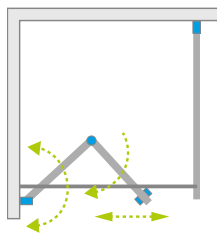

Essenza KDJ B

Profile finish:

01 Chrome

There is a possibility to order an additional handle for bi-fold doors. Details on p. 13.

Essenza KDJ B + Kyntos C

Shower enclosure set consists of 2 parts: shower door and sidewall S1. Please specify all the article numbers when making an order.

DOOR

Model	Tray width (A1)	Dimension to the glass panel axis (Y1)	Height (H1)	TRANSPARENT GLASS
				Art. No.
KDJ B door 80 L	800	772-782	2020	1385081-01-01L
KDJ B door 80 R	800	772-782	2020	1385081-01-01R
KDJ B door 90 L	900	872-882	2020	1385082-01-01L
KDJ B door 90 R	900	872-882	2020	1385082-01-01R
KDJ B door 100 L	1000	972-982	2020	1385083-01-01L
KDJ B door 100 R	1000	972-982	2020	1385083-01-01R

SIDEWALL S1

Model	Tray width (A2)	Dimension to the glass panel axis (Y2)	Height (H2)	TRANSPARENT GLASS
				Art. No.
S1 70	700	667-682	2000	1384048-01-01
S1 75	750	717-732	2000	1384049-01-01
S1 80	800	767-782	2000	1384051-01-01
S1 90	900	867-882	2000	1384050-01-01
S1 100	1000	967-982	2000	1384052-01-01
S1 110	1100	1067-1082	2000	1384053-01-01
S1 120	1200	1167-1182	2000	1384054-01-01