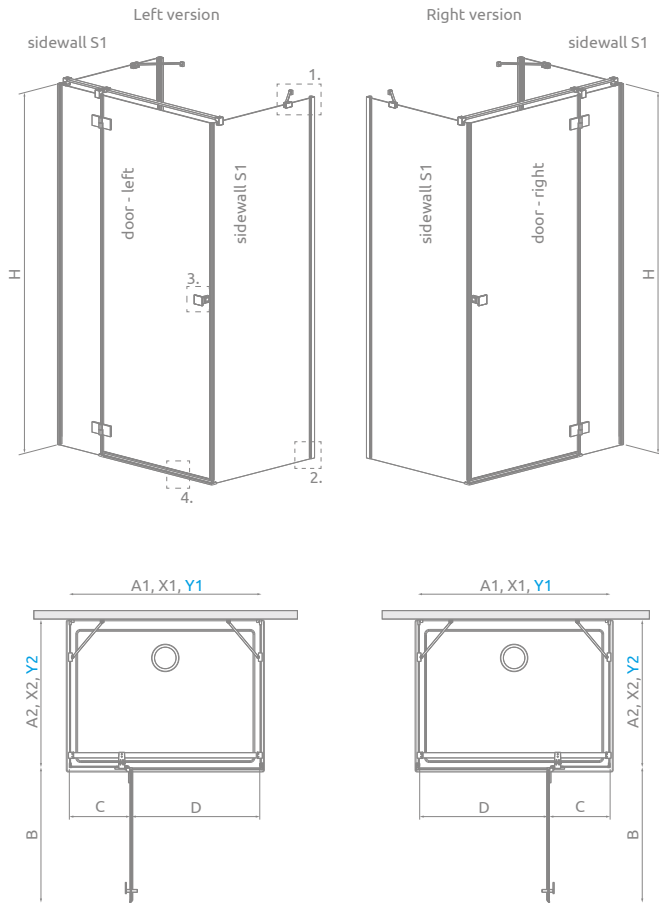

TECHNICAL DRAWINGS

Door	A1	X1	Y1	B	C	D	H
KDJ+S 80	800	770	760	540	250	505	2000
KDJ+S 90	900	870	860	640	250	605	2000
KDJ+S 100	1000	970	960	640	350	605	2000
KDJ+S 110	1100	1070	1060	740	350	705	2000
KDJ+S 120	1200	1170	1160	840	350	805	2000

Sidewall S1	A2	X2	Y2
S1 70	700	672-687	667-682
S1 75	750	722-737	717-732
S1 80	800	772-787	767-782
S1 90	900	872-887	867-882
S1 100	1000	972-987	967-982

There is a possibility of a paid replacement of transparent gaskets for black gaskets:
- option no.1 - only magnetic gaskets,
- option no. 2 - all gaskets (magnetic, vertical and horizontal).
The selected option must be clearly stated in the order.

ADDITIONAL OPTIONS

 MADE TO MEASURE p. 5	 GLASS VARIANTS p.9	 PRINT/ENGRAVING ON GLASS p.22/26	 EXTENSION PROFILES p. 19	 STABILIZER L p. 11	 HANDLE EXCHANGE OPTION p. 14	 TOWEL HANGER p. 12	 MAXIMUM HEIGHT p. 15	 GASKETS COLOUR EXCHANGE p. 15

Extension profiles	profile finish: CHROME Art. No.	profile finish: BLACK Art. No.	profile finish: GOLD Art. No.	profile finish: BRUSHED Art. No.
Profile + 2 cm*	P01-276200001	P01-276200054	P01-276200099	P01-2762000XX

In the article number, the symbol **XX** should be replaced with the symbol of the selected colour: 91, 99, 92, 93.
* possibility of connecting extension profiles

RECOMMENDED SHOWER TRAYS

Kyntos C	Teos C	Zantos C	Giaros C	Doros Plus C	Doros C	Doros C Compact	Delos C	Argos C	Argos C z obudową	Siros C	Siros C Compact	Giaros D	Doros Plus D	Doros D