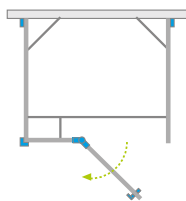

Essenza KDJ+S

Other colour versions of products from the series can be found on p. 200