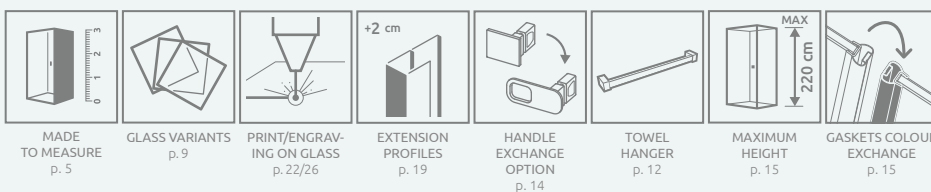

ADDITIONAL OPTIONS