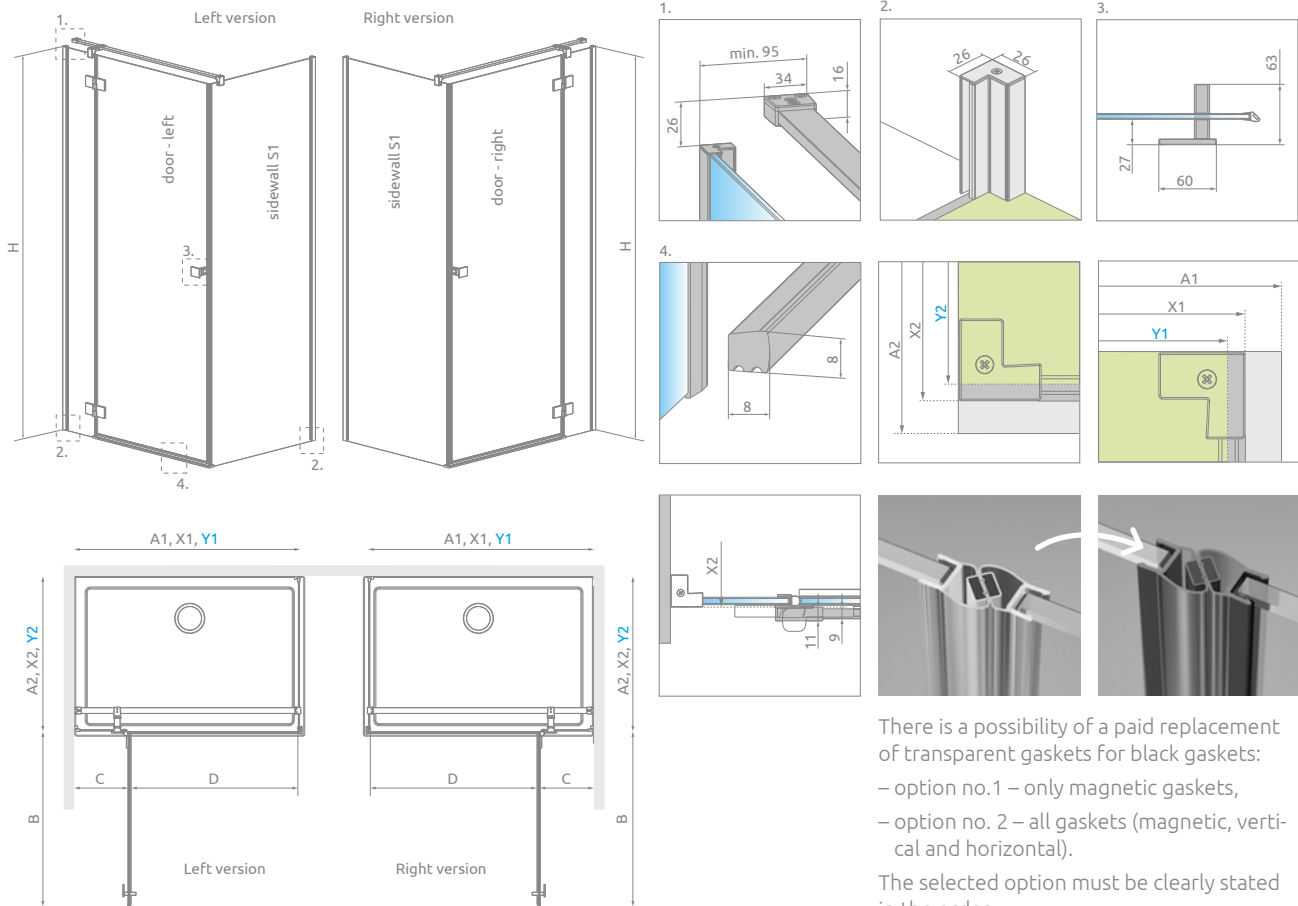

TECHNICAL DRAWINGS