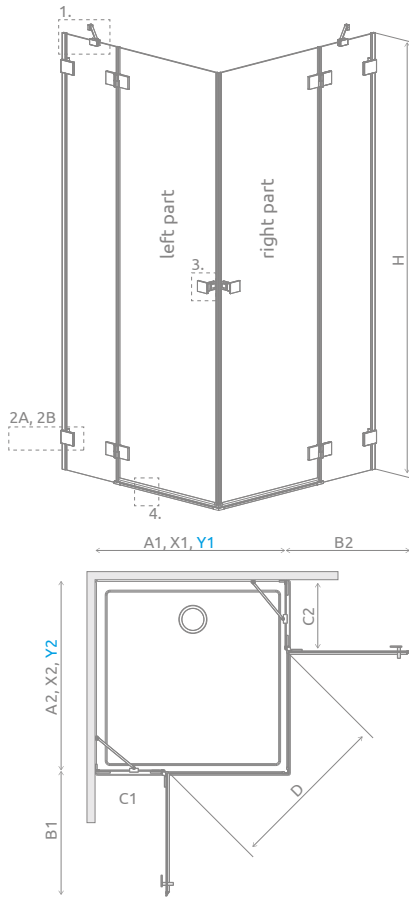

TECHNICAL DRAWINGS

There is a possibility of a paid replacement of transparent gaskets for black gaskets:

- option no.1 - only magnetic gaskets,
- option no. 2 - all gaskets (magnetic, vertical and horizontal).

The selected option must be clearly stated in the order.

Model	A1	A2	X1	X2	Y1	Y2	B1	B2	C1	C2	D	H
KDD 80Lx80R	800	800	789-797	789-797	776-784	776-784	530	530	263-271	263-271	745	2000
KDD 80Lx90R	800	900	789-797	889-897	776-784	876-884	530	630	263-271	263-271	810	2000
KDD 80Lx100R	800	1000	789-797	989-997	776-784	976-984	530	630	263-271	363-371	810	2000
KDD 90Lx80R	900	800	889-897	789-797	876-884	776-784	630	530	263-271	263-271	810	2000
KDD 90Lx90R	900	900	889-897	889-897	876-884	876-884	630	630	263-271	263-271	885	2000
KDD 90Lx100R	900	1000	889-897	989-997	876-884	976-984	630	630	263-271	363-371	885	2000
KDD 100Lx80R	1000	800	989-997	789-797	976-984	776-784	630	530	363-371	263-271	810	2000
KDD 100Lx90R	1000	900	989-997	889-897	976-984	876-884	630	630	363-371	263-271	885	2000
KDD 100Lx100R	1000	1000	989-997	989-997	976-984	976-984	630	630	363-371	363-371	885	2000

ADDITIONAL OPTIONS

MADE TO MEASURE
p. 5

GLASS VARIANTS
p. 9

PRINT/ENGRAVING ON GLASS
p. 22/26

STABILIZER L
p. 11

HANDLE EXCHANGE OPTION
p. 14

MAXIMUM HEIGHT
p. 15

GASKETS COLOUR EXCHANGE
p. 15

RECOMMENDED SHOWER TRAYS

Kyntos C
Teos C
Zantos C
Giaros C
Doros Plus C
Doros C
Doros C Compact
Delos C
Delos C z obudową
Argos C
Argos C z obudową
Rodos C Compact
Siros C
Siros C Compact
Giaros D
Doros Plus D

Doros D
Doros D Compact
Argos D
Argos D z obudową
Laros D Compact
Kyntos F
Teos F
Zantos F
Doros Plus F
Doros F
Doros F Compact
Shower boards with a drain line
Shower boards with a compact drain
Drain line

Dimensions are given in mm.