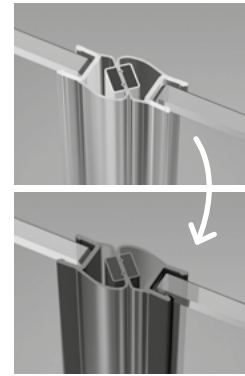

TECHNICAL DRAWINGS

There is a possibility of a paid replacement of transparent gaskets for black gaskets:

- option no.1 - only magnetic gaskets,
- option no. 2 - all gaskets (magnetic, vertical and horizontal).

The selected option must be clearly stated in the order.

Model	A1	A2	X1	X2	Y1	Y2	B1	B2	C1	C2	D	H
KDD 80Lx80R	800	800	789-797	789-797	776-784	776-784	530	530	263-271	263-271	745	2000
KDD 80Lx90R	800	900	789-797	889-897	776-784	876-884	530	630	263-271	263-271	810	2000
KDD 80Lx100R	800	1000	789-797	989-997	776-784	976-984	530	630	263-271	363-371	810	2000
KDD 90Lx80R	900	800	889-897	789-797	876-884	776-784	630	530	263-271	263-271	810	2000
KDD 90Lx90R	900	900	889-897	889-897	876-884	876-884	630	630	263-271	263-271	885	2000
KDD 90Lx100R	900	1000	889-897	989-997	876-884	976-984	630	630	263-271	363-371	885	2000
KDD 100Lx80R	1000	800	989-997	789-797	976-984	776-784	630	530	363-371	263-271	810	2000
KDD 100Lx90R	1000	900	989-997	889-897	976-984	876-884	630	630	363-371	263-271	885	2000
KDD 100Lx100R	1000	1000	989-997	989-997	976-984	976-984	630	630	363-371	363-371	885	2000

ADDITIONAL OPTIONS

MADE TO MEASURE
p. 5

GLASS VARIANTS
p. 9

PRINT/ENGRAVING ON GLASS
p. 22/26

STABILIZER L
p. 11

HANDLE EXCHANGE OPTION
p. 14

MAXIMUM HEIGHT
p. 15

GASKETS COLOUR EXCHANGE
p. 15

RECOMMENDED SHOWER TRAYS

Kyntos C
Teos C
Zantos C
Giaros C
Doros Plus C
Doros C
Doros C Compact
Delos C
Delos C z obudową
Argos C
Argos C z obudową
Rodos C Compact
Siros C
Siros C Compact
Giaros D
Doros Plus D

Doros D
Doros D Compact
Argos D
Argos D z obudową
Laros D Compact
Kyntos F
Teos F
Zantos F
Doros Plus F
Doros F
Doros F Compact
Shower boards with a drain line
Shower boards with a compact drain
Drain line

Dimensions are given in mm.