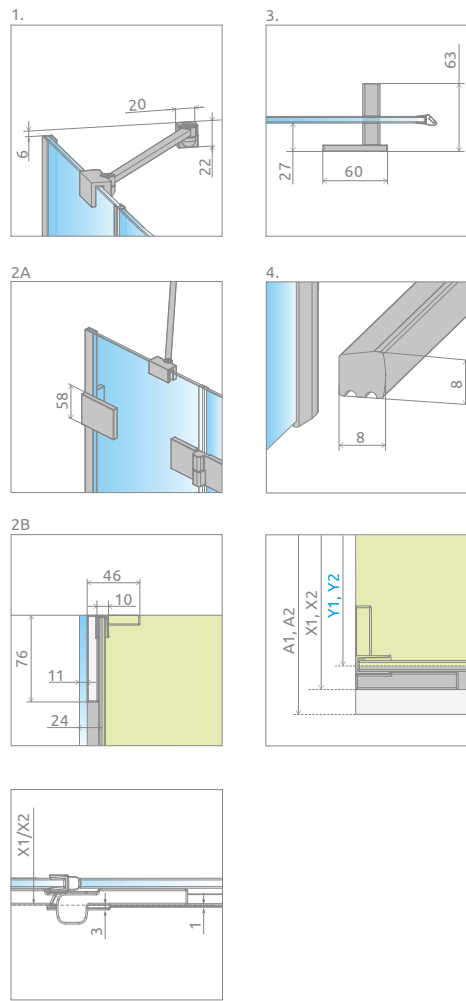

TECHNICAL DRAWINGS

There is a possibility of a paid replacement of transparent gaskets for black gaskets:

- option no.1 - only magnetic gaskets,
- option no. 2 - all gaskets (magnetic, vertical and horizontal).

The selected option must be clearly stated in the order.

Model	A1	A2	X1	X2	Y1	Y2	B1	B2	C1	C2	D	H
KDD 80Lx80R	800	800	789-797	789-797	776-784	776-784	530	530	263-271	263-271	745	2000
KDD 80Lx90R	800	900	789-797	889-897	776-784	876-884	530	630	263-271	263-271	810	2000
KDD 80Lx100R	800	1000	789-797	989-997	776-784	976-984	530	630	263-271	363-371	810	2000
KDD 90Lx80R	900	800	889-897	789-797	876-884	776-784	630	530	263-271	263-271	810	2000
KDD 90Lx90R	900	900	889-897	889-897	876-884	876-884	630	630	263-271	263-271	885	2000
KDD 90Lx100R	900	1000	889-897	989-997	876-884	976-984	630	630	263-271	363-371	885	2000
KDD 100Lx80R	1000	800	989-997	789-797	976-984	776-784	630	530	363-371	263-271	810	2000
KDD 100Lx90R	1000	900	989-997	889-897	976-984	876-884	630	630	363-371	263-271	885	2000
KDD 100Lx100R	1000	1000	989-997	989-997	976-984	976-984	630	630	363-371	363-371	885	2000

ADDITIONAL OPTIONS

MADE TO MEASURE
p. 5

GLASS VARIANTS
p. 9

PRINT/ENGRAVING ON GLASS
p. 22/26

STABILIZER L
p. 11

HANDLE EXCHANGE OPTION
p. 14

MAXIMUM HEIGHT
p. 15

GASKETS COLOUR EXCHANGE
p. 15

RECOMMENDED SHOWER TRAYS

Kyntos C
Teos C
Zantos C
Giaros C
Doros Plus C
Doros C
Doros C Compact
Delos C
Delos C z obudową
Argos C
Argos C z obudową
Rodos C Compact
Siros C
Siros C Compact
Giaros D
Doros Plus D

Doros D
Doros D Compact
Argos D
Argos D z obudową
Laros D Compact
Kyntos F
Teos F
Zantos F
Doros Plus F
Doros F
Doros F Compact
Shower boards with a drain line
Shower boards with a compact drain
Drain line

Dimensions are given in mm.