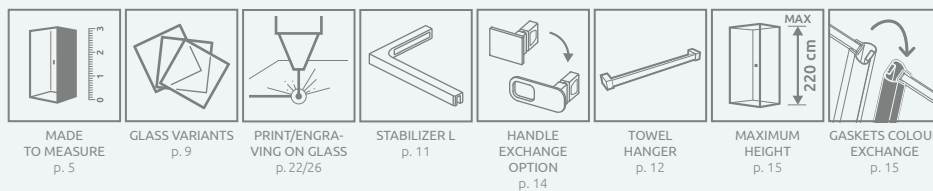

ADDITIONAL OPTIONS

There is a possibility of a paid replacement of transparent gaskets for black gaskets:

- option no. 1 - only magnetic gaskets,
- option no. 2 - all gaskets (magnetic, vertical and horizontal).

The selected option must be clearly stated in the order.