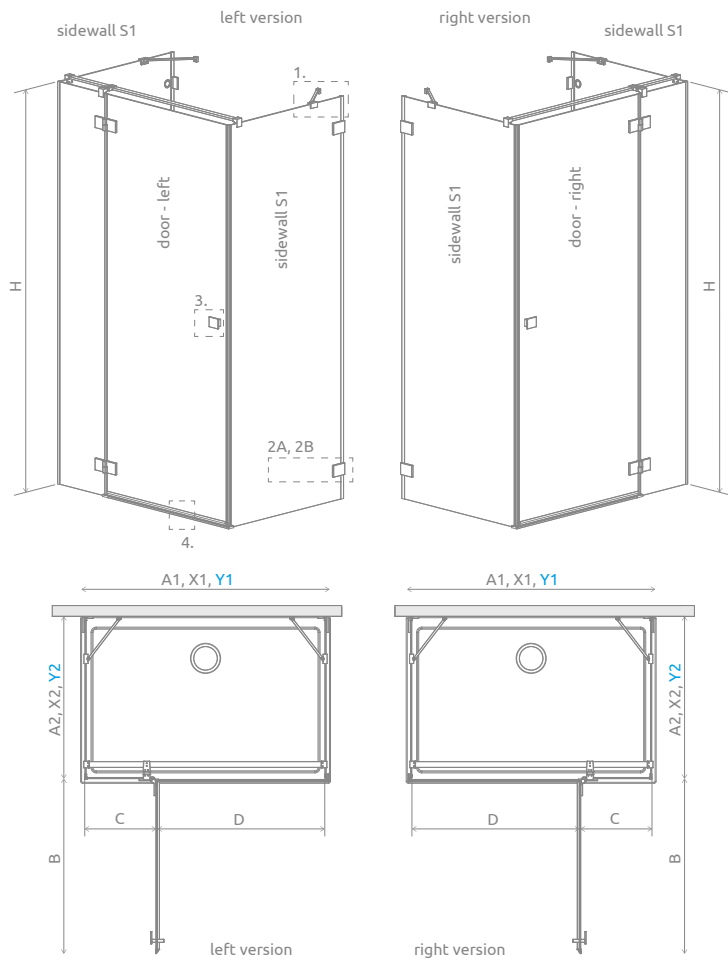

TECHNICAL DRAWINGS

Door	A1	X1	Y1	B	C	D	H
KDJ+S 80	800	772	746	540	236	505	2000
KDJ+S 90	900	872	846	640	236	605	2000
KDJ+S 100	1000	972	946	640	336	605	2000
KDJ+S 110	1100	1072	1046	740	336	705	2000
KDJ+S 120	1200	1172	1146	840	336	805	2000

Sidewall S1	A2	X2	Y2
S1 70	700	680-688	675-683
S1 75	750	730-738	725-733
S1 80	800	780-788	775-783
S1 90	900	880-888	875-883
S1 100	1000	980-988	975-983