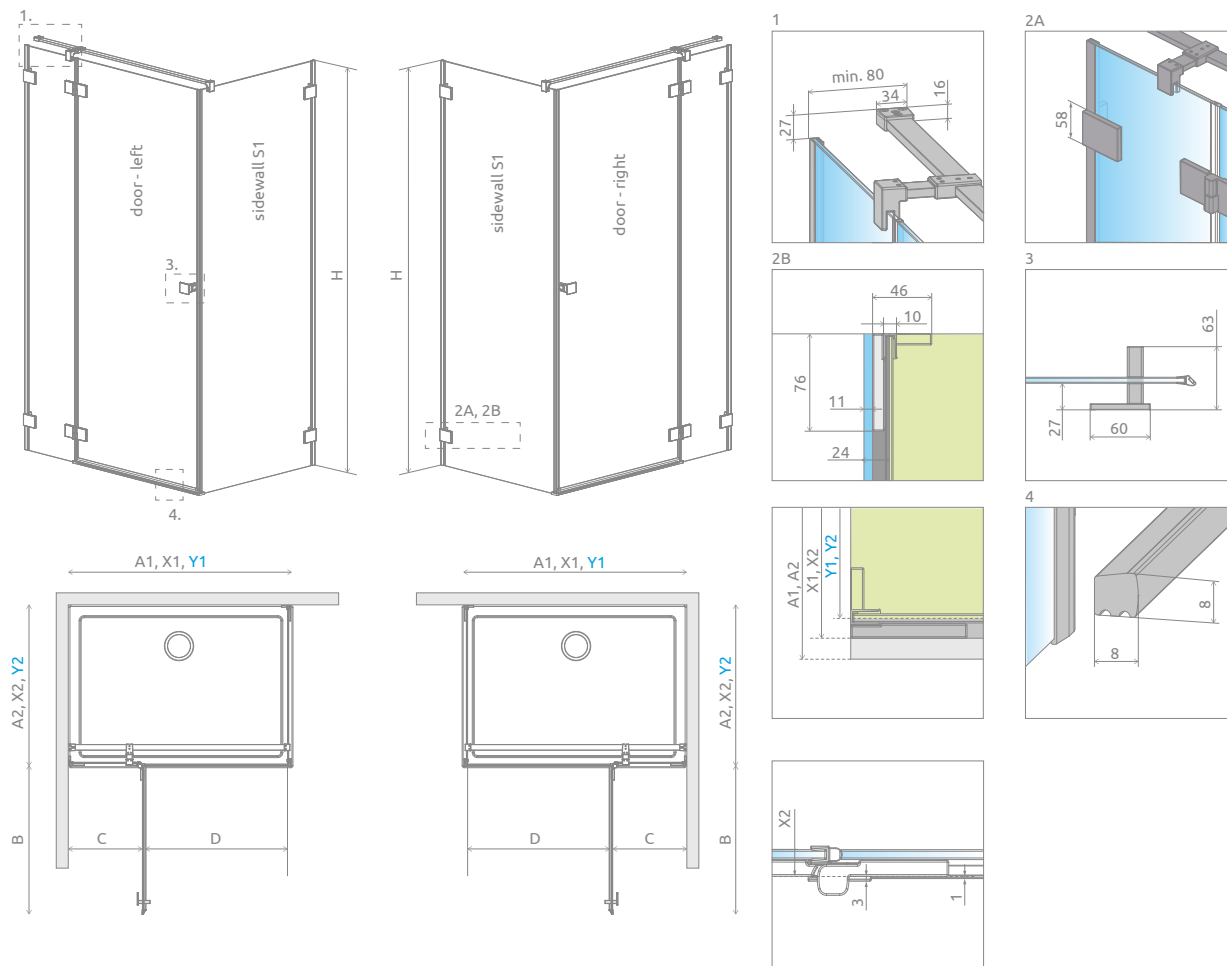

TECHNICAL DRAWINGS

There is a possibility of a paid replacement of transparent gaskets for black gaskets:

- option no. 1 - only magnetic gaskets,
- option no. 2 - all gaskets (magnetic, vertical and horizontal).

The selected option must be clearly stated in the order.

Door	A1	X1	Y1	B	C	D	H
KDJ 80	800	789-797	776-784	530	263-271	505	2000
KDJ 90	900	889-897	876-884	630	263-271	605	2000
KDJ 100	1000	989-997	976-984	630	363-371	605	2000
KDJ 110	1100	1089-1097	1076-1084	730	363-371	705	2000
KDJ 120	1200	1189-1197	1176-1184	830	363-371	805	2000

Sidewall S1	A2	X2	Y2
S1 70	700	689-697	676-684
S1 75	750	739-747	726-734
S1 80	800	789-797	776-784
S1 90	900	889-897	876-884
S1 100	1000	989-997	976-984
S1 110	1100	1089-1097	1076-1084
S1 120	1200	1189-1197	1176-1184