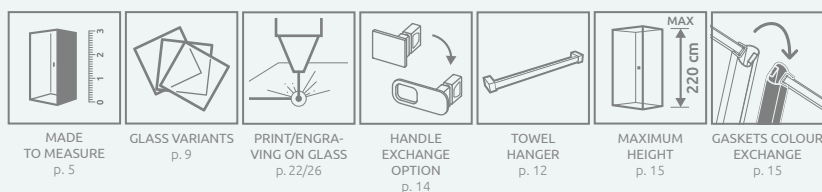

TECHNICAL DRAWINGS

There is a possibility of a paid replacement of transparent gaskets for black gaskets:

- option no. 1 - only magnetic gaskets,
- option no. 2 - all gaskets (magnetic, vertical and horizontal).

The selected option must be clearly stated in the order.

Door	A1	X1	Y1	B	C	D	H
KDJ 80	800	789-797	776-784	530	263-271	505	2000
KDJ 90	900	889-897	876-884	630	263-271	605	2000
KDJ 100	1000	989-997	976-984	630	363-371	605	2000
KDJ 110	1100	1089-1097	1076-1084	730	363-371	705	2000
KDJ 120	1200	1189-1197	1176-1184	830	363-371	805	2000

ADDITIONAL OPTIONS

RECOMMENDED SHOWER TRAYS

Dimensions are given in mm.