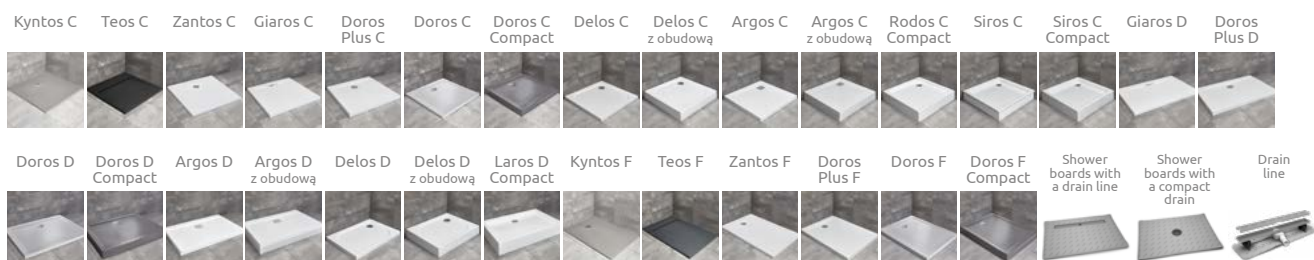

TECHNICAL DRAWINGS

There is a possibility of a paid replacement of transparent gaskets for black gaskets:

- option no. 1 - only magnetic gaskets,
- option no. 2 - all gaskets (magnetic, vertical and horizontal).

The selected option must be clearly stated in the order.

Door	A1	X1	Y1	B	C	D	H
KDJ 80	800	789-797	776-784	530	263-271	505	2000
KDJ 90	900	889-897	876-884	630	263-271	605	2000
KDJ 100	1000	989-997	976-984	630	363-371	605	2000
KDJ 110	1100	1089-1097	1076-1084	730	363-371	705	2000
KDJ 120	1200	1189-1197	1176-1184	830	363-371	805	2000

Sidewall S1	A2	X2	Y2
S1 70	700	689-697	676-684
S1 75	750	739-747	726-734
S1 80	800	789-797	776-784
S1 90	900	889-897	876-884
S1 100	1000	989-997	976-984
S1 110	1100	1089-1097	1076-1084
S1 120	1200	1189-1197	1176-1184

ADDITIONAL OPTIONS

RECOMMENDED SHOWER TRAYS

Dimensions are given in mm.