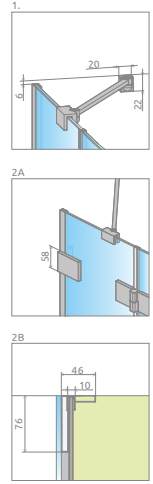

54 Black

04 White

Brushed:

91 Nickel

99 Gold

92 GunMetal

93 Copper

In the article number, the symbol "XX" should be replaced with the symbol of the selected colour: 09, 91, 92, 93, 99

Model	TRANSPARENT GLASS			
	profile finish: CHROME Art. No.	profile finish: BLACK Art. No.	profile finish: WHITE Art. No.	profile finish: OTHERS Art. No.
PND II 100 L	10102100-01-01L	10102100-54-01L	10102100-04-01L	10102100-XX-01L
PND II 100 R	10102100-01-01R	10102100-54-01R	10102100-04-01R	10102100-XX-01R
PND II 110 L	10102110-01-01L	10102110-54-01L	10102110-04-01L	10102110-XX-01L
PND II 110 R	10102110-01-01R	10102110-54-01R	10102110-04-01R	10102110-XX-01R
PND II 120 L	10102120-01-01L	10102120-54-01L	10102120-04-01L	10102120-XX-01L
PND II 120 R	10102120-01-01R	10102120-54-01R	10102120-04-01R	10102120-XX-01R
PND II 130 L	10102130-01-01L	10102130-54-01L	10102130-04-01L	10102130-XX-01L
PND II 130 R	10102130-01-01R	10102130-54-01R	10102130-04-01R	10102130-XX-01R
PND II 140 L	10102140-01-01L	10102140-54-01L	10102140-04-01L	10102140-XX-01L
PND II 140 R	10102140-01-01R	10102140-54-01R	10102140-04-01R	10102140-XX-01R

TECHNICAL DRAWINGS

There is a possibility of a paid replacement of transparent gaskets (vertical and horizontal) for black gaskets. This option should be clearly stated in the order.

Model	X	B	C	H
PND II 100*	1000-1008	488	535-543	1500
PND II 110*	1100-1108	538	585-593	1500
PND II 120*	1200-1208	588	635-643	1500
PND II 130	1300-1308	638	685-693	1500
PND II 140	1400-1408	688	735-743	1500

Dimensions are given in mm.