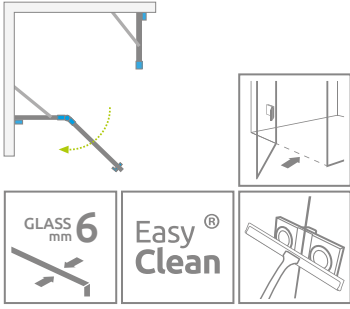

Essenza Pro PTJ

Profile finish:

Glossy:

Matte:

01 Chrome

09 Gold

54 Black

04 White

Brushed:

91 Nickel

99 Gold

92 GunMetal

93 Copper

Other colour versions of products from the series can be found on p. 170

Instruction for ordering the Essenza Pro PTJ shower enclosure can be found on page 474.