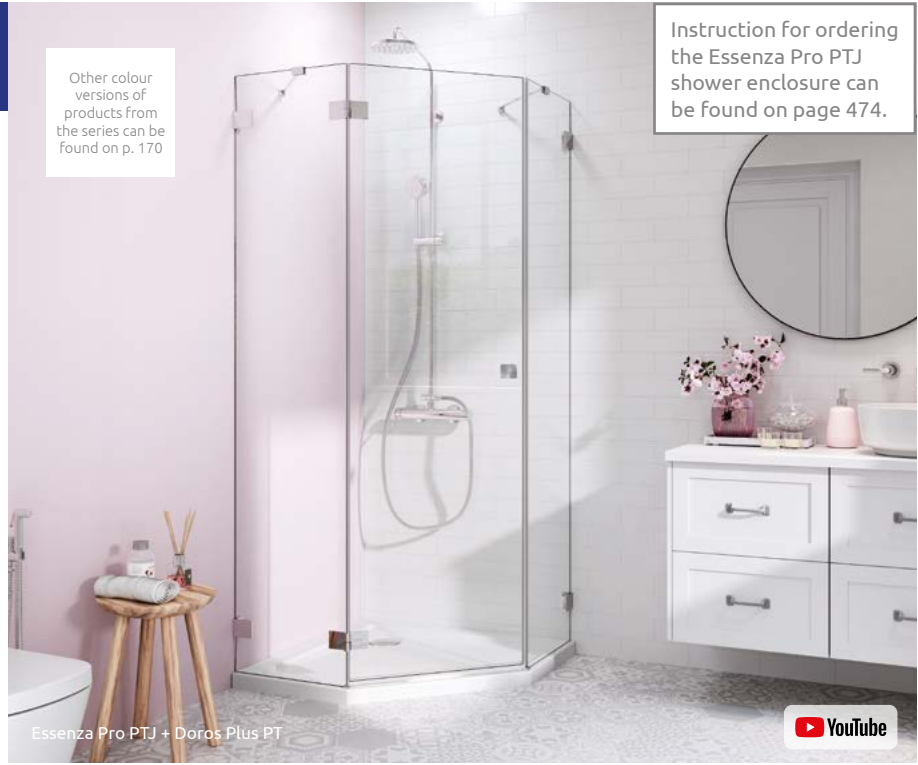

Essenza Pro PTJ + Doros Plus PT

Shower enclosure set consists of 2 parts: shower door and sidewalls Z and S. Please specify all the article numbers when making an order.

In the article number, the symbol "XX" should be replaced with the symbol of the selected colour: 09, 91, 92, 93, 99