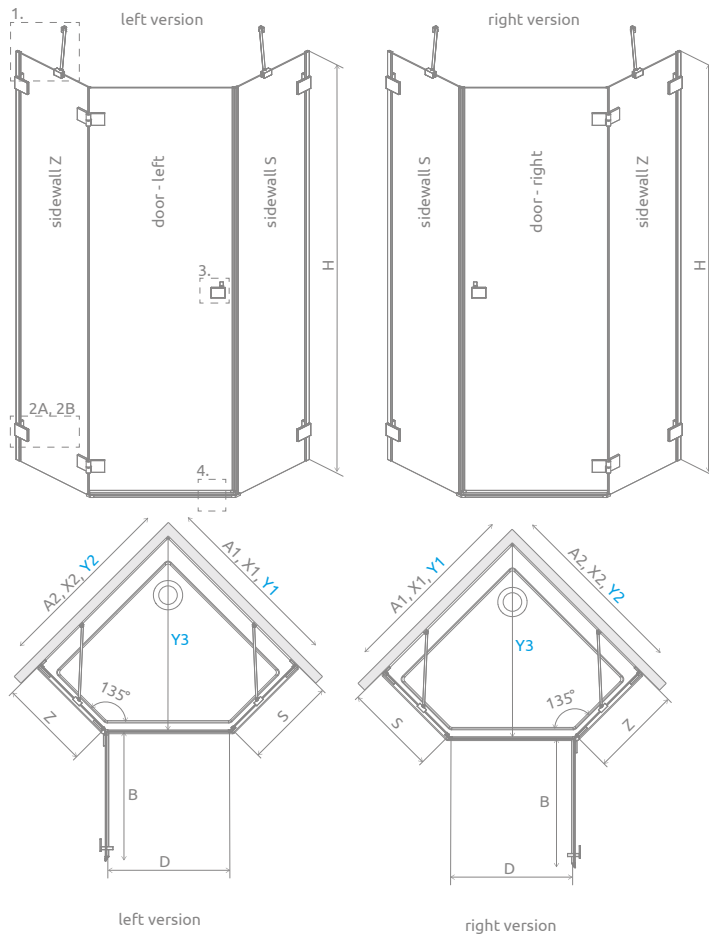

TECHNICAL DRAWINGS

There is a possibility of a paid replacement of transparent gaskets for black gaskets:

1. option no. 1 – only magnetic gaskets,
   - option no. 2 – all gaskets (magnetic, vertical and horizontal).
2. The selected option must be clearly stated in the order.

Model	A1	A2	X1	X2	Y1	Y2	Y3	B	Z	S	D	H
PTJ 80Z×80S*	800	800	789-797	789-797	776-784	776-784	788-799	638	345-353	340-348	600	2000
PTJ 90Z×90S*	900	900	889-897	889-897	876-884	876-884	930-941	638	445-453	440-448	600	2000
PTJ 100Z×100S	1000	1000	989-997	989-997	976-984	976-984	1071-1082	638	545-553	540-548	600	2000
PTJ 80Z×90S*	800	900	789-797	889-897	776-784	876-884	859-870	638	345-353	440-448	600	2000
PTJ 80Z×100S	800	1000	789-797	989-997	776-784	976-984	930-941	638	345-353	540-548	600	2000
PTJ 90Z×80S*	900	800	889-897	789-797	876-884	776-784	859-870	638	445-453	340-348	600	2000
PTJ 90Z×100S	900	1000	889-897	989-997	876-884	976-984	1000-1011	638	445-453	540-548	600	2000
PTJ 100Z×80S	1000	800	989-997	789-797	976-984	776-784	930-941	638	545-553	340-348	600	2000
PTJ 100Z×90S	1000	900	989-997	889-897	976-984	876-884	1000-1011	638	545-553	440-448	600	2000

The table of dimensions for installation without a shower tray is available at radaway.eu