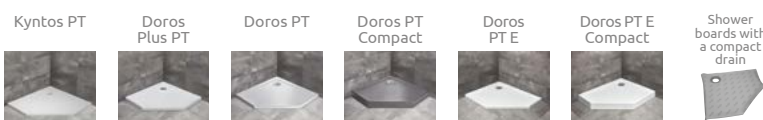

RECOMMENDED SHOWER TRAYS

Dimensions are given in mm.