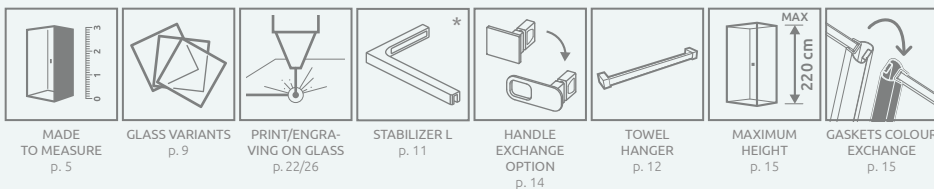

* Only shower boards are available for selected models.

TECHNICAL DRAWINGS

There is a possibility of a paid replacement of transparent gaskets for black gaskets:

- option no. 1 – only magnetic gaskets,
 - option no. 2 – all gaskets (magnetic, vertical and horizontal).
- The selected option must be clearly stated in the order.

Model	A1	A2	X1	X2	Y1	Y2	Y3	B	Z	S	D	H
PTJ 80Z×80S*	800	800	789-797	789-797	776-784	776-784	788-799	638	345-353	340-348	600	2000
PTJ 90Z×90S*	900	900	889-897	889-897	876-884	876-884	930-941	638	445-453	440-448	600	2000
PTJ 100Z×100S	1000	1000	989-997	989-997	976-984	976-984	1071-1082	638	545-553	540-548	600	2000
PTJ 80Z×90S*	800	900	789-797	889-897	776-784	876-884	859-870	638	345-353	440-448	600	2000
PTJ 80Z×100S	800	1000	789-797	989-997	776-784	976-984	930-941	638	345-353	540-548	600	2000
PTJ 90Z×80S*	900	800	889-897	789-797	876-884	776-784	859-870	638	445-453	340-348	600	2000
PTJ 90Z×100S	900	1000	889-897	989-997	876-884	976-984	1000-1011	638	445-453	540-548	600	2000
PTJ 100Z×80S	1000	800	989-997	789-797	976-984	776-784	930-941	638	545-553	340-348	600	2000
PTJ 100Z×90S	1000	900	989-997	889-897	976-984	876-884	1000-1011	638	545-553	440-448	600	2000

The table of dimensions for installation without a shower tray is available at radaway.eu

ADDITIONAL OPTIONS

RECOMMENDED SHOWER TRAYS

Dimensions are given in mm.