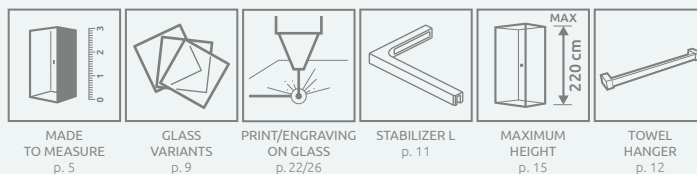

ADDITIONAL OPTIONS

Catalogue card of this model is available at www.radaway.eu