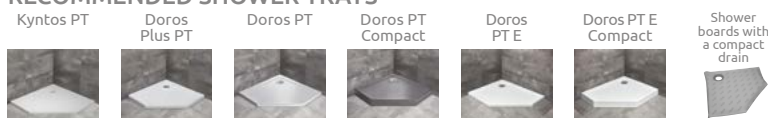

Essenza PTJ + Doros PT

Shower enclosure set consists of 2 parts: shower door and sidewalls Z and S. Please specify all the article numbers when making an order.

Instruction for ordering the Essenza PTJ shower enclosure can be found on page 474.

* Only shower boards are available for selected models.

TECHNICAL DRAWINGS

Model	A1	A2	X1	X2	Y1	Y2	Y3	B	Z	S	D	H
PTJ 80Z×80S*	800	800	772-787	772-787	767-782	767-782	778-799	620	340-355	335-350	600	2000
PTJ 90Z×90S*	900	900	872-887	872-887	867-882	867-882	919-940	620	440-455	435-450	600	2000
PTJ 100Z×100S	1000	1000	972-987	972-987	967-982	967-982	1061-1082	620	540-555	535-550	600	2000
PTJ 80Z×90S*	800	900	772-787	872-887	767-782	867-882	849-870	620	340-355	435-450	600	2000
PTJ 80Z×100S	800	1000	772-787	972-987	767-782	967-982	919-940	620	340-355	535-550	600	2000
PTJ 90Z×80S*	900	800	872-887	772-787	867-882	767-782	849-870	620	440-455	335-350	600	2000
PTJ 90Z×100S	900	1000	872-887	972-987	867-882	967-982	990-1011	620	440-455	535-550	600	2000
PTJ 100Z×80S	1000	800	972-987	772-787	967-982	767-782	919-940	620	540-555	335-350	600	2000
PTJ 100Z×90S	1000	900	972-987	872-887	967-982	867-882	990-1011	620	540-555	435-450	600	2000

The table of dimensions for installation without a shower tray is available at radaway.eu

ADDITIONAL OPTIONS

Extension profiles	profile finish: CHROME Art. No.	profile finish: BLACK Art. No.	profile finish: GOLD Art. No.	profile finish: BRUSHED Art. No.
Profile + 2 cm*	P01-276200001	P01-276200054	P01-276200099	P01-2762000XX

In the article number, the symbol **XX** should be replaced with the symbol of the selected colour: 91, 99, 92, 93.
* possibility of connecting extension profiles

RECOMMENDED SHOWER TRAYS

Dimensions are given in mm.