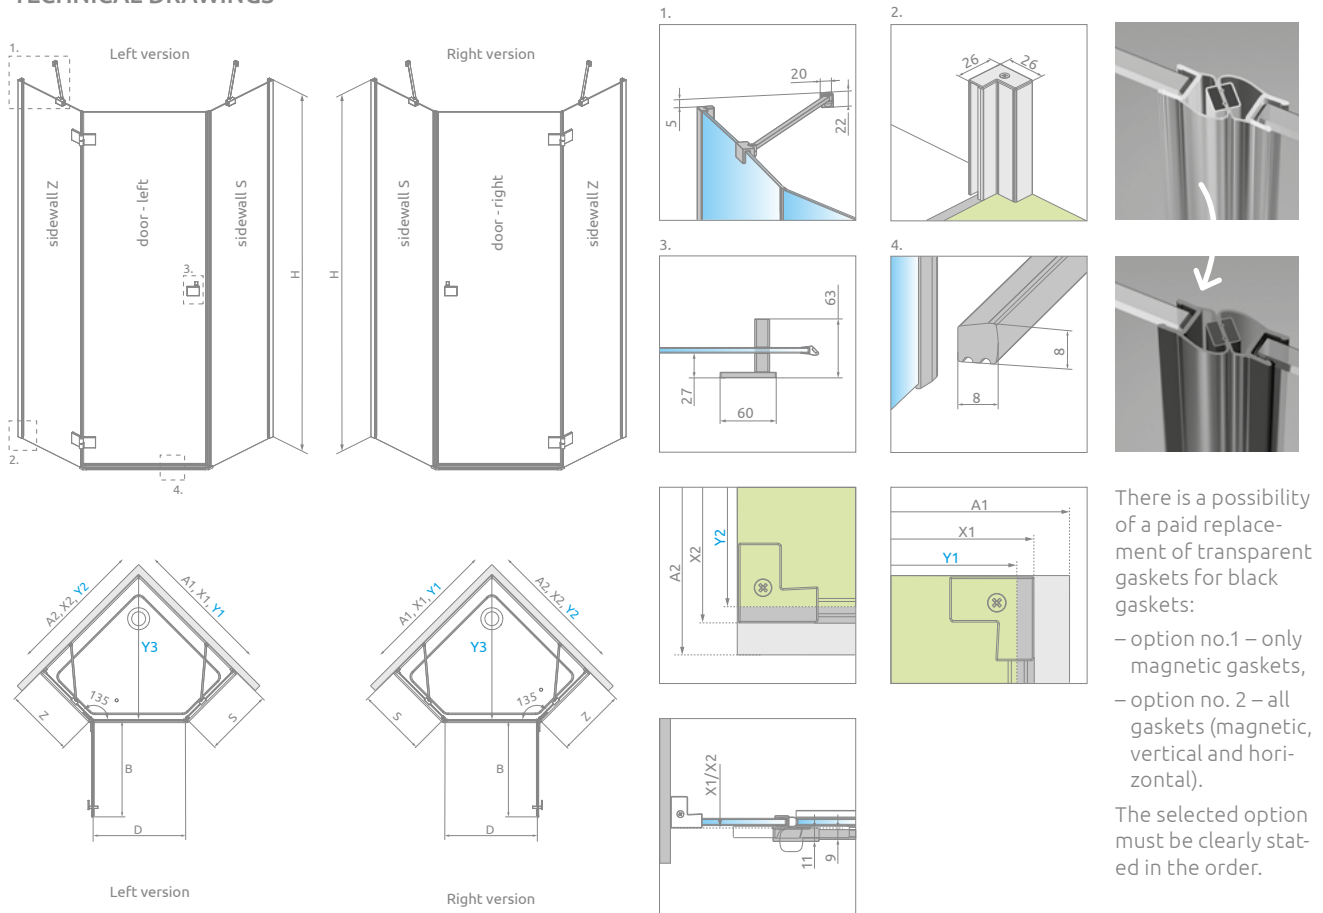

TECHNICAL DRAWINGS

Model	A1	A2	X1	X2	Y1	Y2	Y3	B	Z	S	D	H
PTJ 80Z×80S*	800	800	772-787	772-787	767-782	767-782	778-799	620	340-355	335-350	600	2000
PTJ 90Z×90S*	900	900	872-887	872-887	867-882	867-882	919-940	620	440-455	435-450	600	2000
PTJ 100Z×100S	1000	1000	972-987	972-987	967-982	967-982	1061-1082	620	540-555	535-550	600	2000
PTJ 80Z×90S*	800	900	772-787	872-887	767-782	867-882	849-870	620	340-355	435-450	600	2000
PTJ 80Z×100S	800	1000	772-787	972-987	767-782	967-982	919-940	620	340-355	535-550	600	2000
PTJ 90Z×80S*	900	800	872-887	772-787	867-882	767-782	849-870	620	440-455	335-350	600	2000
PTJ 90Z×100S	900	1000	872-887	972-987	867-882	967-982	990-1011	620	440-455	535-550	600	2000
PTJ 100Z×80S	1000	800	972-987	772-787	967-982	767-782	919-940	620	540-555	335-350	600	2000
PTJ 100Z×90S	1000	900	972-987	872-887	967-982	867-882	990-1011	620	540-555	435-450	600	2000

The table of dimensions for installation without a shower tray is available at radaway.eu