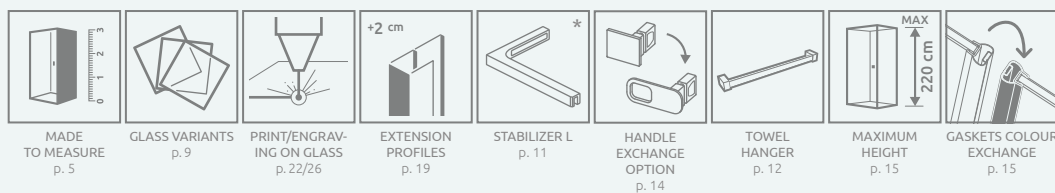

* Only shower boards are available for selected models.

TECHNICAL DRAWINGS

Model	A1	A2	X1	X2	Y1	Y2	Y3	B	Z	S	D	H
PTJ 80Z×80S*	800	800	772-787	772-787	767-782	767-782	778-799	620	340-355	335-350	600	2000
PTJ 90Z×90S*	900	900	872-887	872-887	867-882	867-882	919-940	620	440-455	435-450	600	2000
PTJ 100Z×100S	1000	1000	972-987	972-987	967-982	967-982	1061-1082	620	540-555	535-550	600	2000
PTJ 80Z×90S*	800	900	772-787	872-887	767-782	867-882	849-870	620	340-355	435-450	600	2000
PTJ 80Z×100S	800	1000	772-787	972-987	767-782	967-982	919-940	620	340-355	535-550	600	2000
PTJ 90Z×80S*	900	800	872-887	772-787	867-882	767-782	849-870	620	440-455	335-350	600	2000
PTJ 90Z×100S	900	1000	872-887	972-987	867-882	967-982	990-1011	620	440-455	535-550	600	2000
PTJ 100Z×80S	1000	800	972-987	772-787	967-982	767-782	919-940	620	540-555	335-350	600	2000
PTJ 100Z×90S	1000	900	972-987	872-887	967-982	867-882	990-1011	620	540-555	435-450	600	2000

The table of dimensions for installation without a shower tray is available at radaway.eu

ADDITIONAL OPTIONS

Extension profiles	profile finish: CHROME Art. No.	profile finish: BLACK Art. No.	profile finish: GOLD Art. No.	profile finish: BRUSHED Art. No.
Profile + 2 cm*	P01-276200001	P01-276200054	P01-276200099	P01-2762000XX

In the article number, the symbol **XX** should be replaced with the symbol of the selected colour: 91, 99, 92, 93.
* possibility of connecting extension profiles

RECOMMENDED SHOWER TRAYS

Dimensions are given in mm.