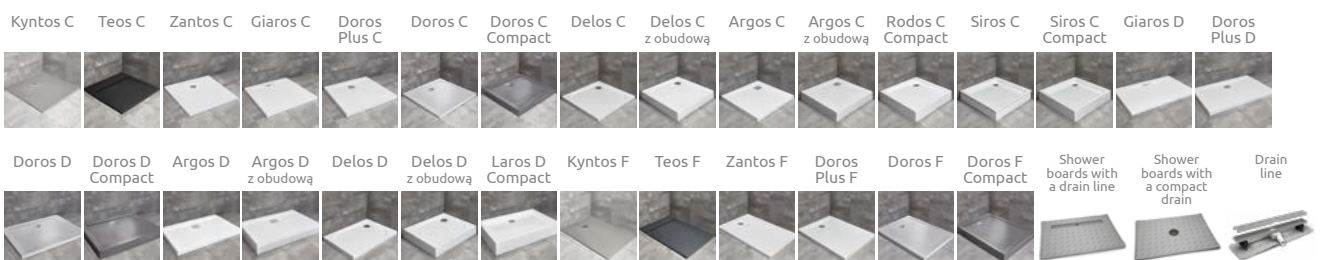

Euphoria KDJ

Profile finish:

01 Chrome

Euphoria KDJ + Giaros D

Shower enclosure set consists of 3 parts: front (two elements) and sidewall S1. Please specify all the article numbers when making an order.

FRONT (consists of two elements, each with individual article number)

TECHNICAL DRAWINGS

Door	A1	X1	Y1	B	C	D	H
KDJ door 80	800	795-805	773-783	540	260-270	500	2000
KDJ door 90	900	895-905	873-883	640	260-270	600	2000
KDJ door 100	1000	995-1005	973-983	640	360-370	600	2000
KDJ door 110	1100	1095-1105	1073-1083	840	260-270	800	2000
KDJ door 120	1200	1195-1205	1173-1183	840	360-370	800	2000

Sidewall S1	A2	X2	Y2
S1 70	700	695-705	673-683
S1 75	750	745-755	723-733
S1 80	800	795-805	773-783
S1 90	900	895-905	873-883
S1 100	1000	995-1005	973-983
S1 110	1100	1095-1005	1073-1083
S1 120	1200	1195-1205	1173-1183

ADDITIONAL OPTIONS

RECOMMENDED SHOWER TRAYS

Dimensions are given in mm.