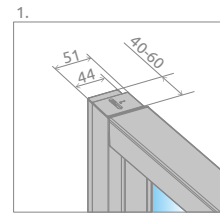

Evo DW+S

Evo DW+S + Doros Plus D

Profile finish:

01 Chrome

Shower enclosure set consists of 2 parts: door and sidewall S. Please specify all the article numbers when making an order.

DOOR

Model	Tray width (A1)	Dimension to the glass panel axis (Y)	Height (H)	TRANSPARENT GLASS
				Art. No.
DW 75	750	723-743	2000	335075-01-01
DW 80	800	773-793	2000	335080-01-01
DW 85	850	823-843	2000	335085-01-01
DW 90	900	873-893	2000	335090-01-01
DW 95	950	923-943	2000	335095-01-01
DW 100	1000	973-993	2000	335100-01-01
DW 105	1050	1023-1043	2000	335105-01-01
DW 110	1100	1073-1093	2000	335110-01-01
DW 120	1200	1173-1193	2000	335120-01-01

SIDEWALL S

Model	Tray width (A2)	Height (H)	TRANSPARENT GLASS
			Art. No.
S 70	700	2000	336070-01-01
S 75	750	2000	336075-01-01
S 80	800	2000	336080-01-01
S 90	900	2000	336090-01-01
S 100	1000	2000	336100-01-01

TECHNICAL DRAWINGS

It is possible to construct a wall-adjacent shower enclosure, in this case, please contact Customer Service Department.

Door	A1	X1	Y	D	H
DW 75	750	727-747	723-743	363	2000
DW 80	800	777-797	773-793	396	2000
DW 85	850	827-847	823-843	429	2000
DW 90	900	877-897	873-893	462	2000
DW 95	950	927-947	923-943	495	2000
DW 100	1000	977-997	973-993	528	2000
DW 105	1050	1027-1047	1023-1043	561	2000
DW 110	1100	1077-1097	1073-1093	594	2000
DW 120	1200	1177-1197	1173-1193	660	2000

²⁾ applies only to the door extension

Dimensions are given in mm.