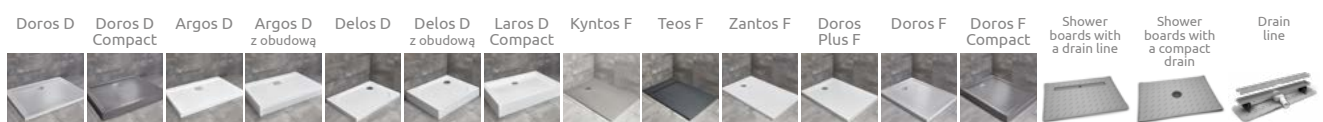

TECHNICAL DRAWINGS

It is possible to construct a wall-adjacent shower enclosure, in this case, please contact Customer Service Department.

Door	A1	X1	Y	D	H
DW 75	750	727-747	723-743	363	2000
DW 80	800	777-797	773-793	396	2000
DW 85	850	827-847	823-843	429	2000
DW 90	900	877-897	873-893	462	2000
DW 95	950	927-947	923-943	495	2000
DW 100	1000	977-997	973-993	528	2000
DW 105	1050	1027-1047	1023-1043	561	2000
DW 110	1100	1077-1097	1073-1093	594	2000
DW 120	1200	1177-1197	1173-1193	660	2000

Sidewall	A2	X2
S 70	700	677 - 697
S 75	750	727-747
S 80	800	777 - 797
S 90	900	877-897
S 100	1000	977-997

All three sections are sliding, thus the entrance can be from left or right side.

ADDITIONAL OPTIONS

MADE TO MEASURE
p. 5

PRINT/ENGRAVING ON GLASS
p. 22/26

EXTENSION PROFILES
p. 19

Extension profiles	Art. No.
 U profile + 2 cm – for installation on the side of the door	P01-162199801

RECOMMENDED SHOWER TRAYS