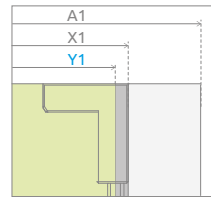

Evo DW+S

Evo DW+S + Doros Plus D

Profile finish:

01 Chrome

Shower enclosure set consists of 2 parts: door and sidewall S. Please specify all the article numbers when making an order.

DOOR

Model	Tray width (A1)	Dimension to the glass panel axis (Y)	Height (H)	TRANSPARENT GLASS
				Art. No.
DW 75	750	723-743	2000	335075-01-01
DW 80	800	773-793	2000	335080-01-01
DW 85	850	823-843	2000	335085-01-01
DW 90	900	873-893	2000	335090-01-01
DW 95	950	923-943	2000	335095-01-01
DW 100	1000	973-993	2000	335100-01-01
DW 105	1050	1023-1043	2000	335105-01-01
DW 110	1100	1073-1093	2000	335110-01-01
DW 120	1200	1173-1193	2000	335120-01-01

SIDEWALL S

Model	Tray width (A2)	Height (H)	TRANSPARENT GLASS
			Art. No.
S 70	700	2000	336070-01-01
S 75	750	2000	336075-01-01
S 80	800	2000	336080-01-01
S 90	900	2000	336090-01-01
S 100	1000	2000	336100-01-01

TECHNICAL DRAWINGS

It is possible to construct a wall-adjacent shower enclosure, in this case, please contact Customer Service Department.

Door	A1	X1	Y	D	H
DW 75	750	727-747	723-743	363	2000
DW 80	800	777-797	773-793	396	2000
DW 85	850	827-847	823-843	429	2000
DW 90	900	877-897	873-893	462	2000
DW 95	950	927-947	923-943	495	2000
DW 100	1000	977-997	973-993	528	2000
DW 105	1050	1027-1047	1023-1043	561	2000
DW 110	1100	1077-1097	1073-1093	594	2000
DW 120	1200	1177-1197	1173-1193	660	2000

²⁾ applies only to the door extension

Dimensions are given in mm.