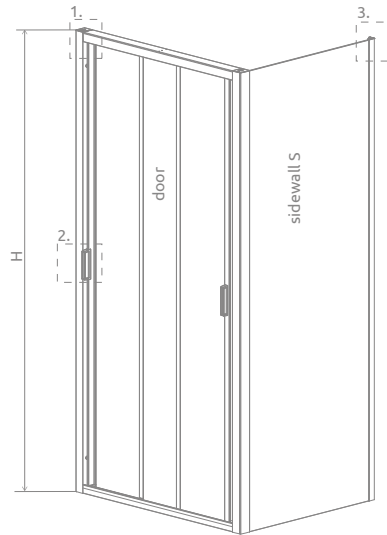

Evo DW+S

Evo DW+S + Doros Plus D

Profile finish:

01 Chrome

Shower enclosure set consists of 2 parts: door and sidewall S. Please specify all the article numbers when making an order.

DOOR

Model	Tray width (A1)	Dimension to the glass panel axis (Y)	Height (H)	TRANSPARENT GLASS
				Art. No.
DW 75	750	723-743	2000	335075-01-01
DW 80	800	773-793	2000	335080-01-01
DW 85	850	823-843	2000	335085-01-01
DW 90	900	873-893	2000	335090-01-01
DW 95	950	923-943	2000	335095-01-01
DW 100	1000	973-993	2000	335100-01-01
DW 105	1050	1023-1043	2000	335105-01-01
DW 110	1100	1073-1093	2000	335110-01-01
DW 120	1200	1173-1193	2000	335120-01-01

SIDEWALL S

Model	Tray width (A2)	Height (H)	TRANSPARENT GLASS
			Art. No.
S 70	700	2000	336070-01-01
S 75	750	2000	336075-01-01
S 80	800	2000	336080-01-01
S 90	900	2000	336090-01-01
S 100	1000	2000	336100-01-01

TECHNICAL DRAWINGS

It is possible to construct a wall-adjacent shower enclosure, in this case, please contact Customer Service Department.

Door	A1	X1	Y	D	H
DW 75	750	727-747	723-743	363	2000
DW 80	800	777-797	773-793	396	2000
DW 85	850	827-847	823-843	429	2000
DW 90	900	877-897	873-893	462	2000
DW 95	950	927-947	923-943	495	2000
DW 100	1000	977-997	973-993	528	2000
DW 105	1050	1027-1047	1023-1043	561	2000
DW 110	1100	1077-1097	1073-1093	594	2000
DW 120	1200	1177-1197	1173-1193	660	2000

²⁾ applies only to the door extension

Dimensions are given in mm.