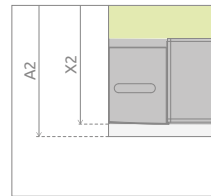

Evo DW+S

Evo DW+S + Doros Plus D

Profile finish:

01 Chrome

Shower enclosure set consists of 2 parts: door and sidewall S. Please specify all the article numbers when making an order.

DOOR

Model	Tray width (A1)	Dimension to the glass panel axis (Y)	Height (H)	TRANSPARENT GLASS
				Art. No.
DW 75	750	723-743	2000	335075-01-01
DW 80	800	773-793	2000	335080-01-01
DW 85	850	823-843	2000	335085-01-01
DW 90	900	873-893	2000	335090-01-01
DW 95	950	923-943	2000	335095-01-01
DW 100	1000	973-993	2000	335100-01-01
DW 105	1050	1023-1043	2000	335105-01-01
DW 110	1100	1073-1093	2000	335110-01-01
DW 120	1200	1173-1193	2000	335120-01-01

SIDEWALL S

Model	Tray width (A2)	Height (H)	TRANSPARENT GLASS
			Art. No.
S 70	700	2000	336070-01-01
S 75	750	2000	336075-01-01
S 80	800	2000	336080-01-01
S 90	900	2000	336090-01-01
S 100	1000	2000	336100-01-01

TECHNICAL DRAWINGS

It is possible to construct a wall-adjacent shower enclosure, in this case, please contact Customer Service Department.

Door	A1	X1	Y	D	H
DW 75	750	727-747	723-743	363	2000
DW 80	800	777-797	773-793	396	2000
DW 85	850	827-847	823-843	429	2000
DW 90	900	877-897	873-893	462	2000
DW 95	950	927-947	923-943	495	2000
DW 100	1000	977-997	973-993	528	2000
DW 105	1050	1027-1047	1023-1043	561	2000
DW 110	1100	1077-1097	1073-1093	594	2000
DW 120	1200	1177-1197	1173-1193	660	2000

²⁾ applies only to the door extension

Dimensions are given in mm.