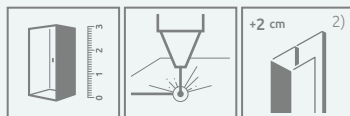

Evo DW+S

Evo DW+S + Doros Plus D

Profile finish:

01 Chrome

Shower enclosure set consists of 2 parts: door and sidewall S. Please specify all the article numbers when making an order.

DOOR

Model	Tray width (A1)	Dimension to the glass panel axis (Y)	Height (H)	TRANSPARENT GLASS
				Art. No.
DW 75	750	723-743	2000	335075-01-01
DW 80	800	773-793	2000	335080-01-01
DW 85	850	823-843	2000	335085-01-01
DW 90	900	873-893	2000	335090-01-01
DW 95	950	923-943	2000	335095-01-01
DW 100	1000	973-993	2000	335100-01-01
DW 105	1050	1023-1043	2000	335105-01-01
DW 110	1100	1073-1093	2000	335110-01-01
DW 120	1200	1173-1193	2000	335120-01-01

SIDEWALL S

Model	Tray width (A2)	Height (H)	TRANSPARENT GLASS
			Art. No.
S 70	700	2000	336070-01-01
S 75	750	2000	336075-01-01
S 80	800	2000	336080-01-01
S 90	900	2000	336090-01-01
S 100	1000	2000	336100-01-01

TECHNICAL DRAWINGS

It is possible to construct a wall-adjacent shower enclosure, in this case, please contact Customer Service Department.

Door	A1	X1	Y	D	H
DW 75	750	727-747	723-743	363	2000
DW 80	800	777-797	773-793	396	2000
DW 85	850	827-847	823-843	429	2000
DW 90	900	877-897	873-893	462	2000
DW 95	950	927-947	923-943	495	2000
DW 100	1000	977-997	973-993	528	2000
DW 105	1050	1027-1047	1023-1043	561	2000
DW 110	1100	1077-1097	1073-1093	594	2000
DW 120	1200	1177-1197	1173-1193	660	2000

Sidewall	A2	X2
S 70	700	677 - 697
S 75	750	727-747
S 80	800	777 - 797
S 90	900	877-897
S 100	1000	977-997

All three sections are sliding, thus the entrance can be from left or right side.

ADDITIONAL OPTIONS