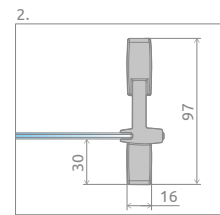

Evo DW+S

Evo DW+S + Doros Plus D

Profile finish:

01 Chrome

Shower enclosure set consists of 2 parts: door and sidewall S. Please specify all the article numbers when making an order.

DOOR

Model	Tray width (A1)	Dimension to the glass panel axis (Y)	Height (H)	TRANSPARENT GLASS
				Art. No.
DW 75	750	723-743	2000	335075-01-01
DW 80	800	773-793	2000	335080-01-01
DW 85	850	823-843	2000	335085-01-01
DW 90	900	873-893	2000	335090-01-01
DW 95	950	923-943	2000	335095-01-01
DW 100	1000	973-993	2000	335100-01-01
DW 105	1050	1023-1043	2000	335105-01-01
DW 110	1100	1073-1093	2000	335110-01-01
DW 120	1200	1173-1193	2000	335120-01-01

SIDEWALL S

Model	Tray width (A2)	Height (H)	TRANSPARENT GLASS
			Art. No.
S 70	700	2000	336070-01-01
S 75	750	2000	336075-01-01
S 80	800	2000	336080-01-01
S 90	900	2000	336090-01-01
S 100	1000	2000	336100-01-01

TECHNICAL DRAWINGS

It is possible to construct a wall-adjacent shower enclosure, in this case, please contact Customer Service Department.

Door	A1	X1	Y	D	H
DW 75	750	727-747	723-743	363	2000
DW 80	800	777-797	773-793	396	2000
DW 85	850	827-847	823-843	429	2000
DW 90	900	877-897	873-893	462	2000
DW 95	950	927-947	923-943	495	2000
DW 100	1000	977-997	973-993	528	2000
DW 105	1050	1027-1047	1023-1043	561	2000
DW 110	1100	1077-1097	1073-1093	594	2000
DW 120	1200	1177-1197	1173-1193	660	2000

²⁾ applies only to the door extension

Dimensions are given in mm.