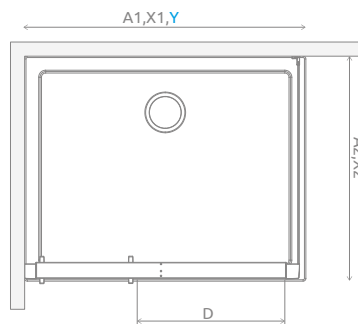

Evo DW+S

Evo DW+S + Doros Plus D

Profile finish:

01 Chrome

Shower enclosure set consists of 2 parts: door and sidewall S. Please specify all the article numbers when making an order.

DOOR

Model	Tray width (A1)	Dimension to the glass panel axis (Y)	Height (H)	TRANSPARENT GLASS
				Art. No.
DW 75	750	723-743	2000	335075-01-01
DW 80	800	773-793	2000	335080-01-01
DW 85	850	823-843	2000	335085-01-01
DW 90	900	873-893	2000	335090-01-01
DW 95	950	923-943	2000	335095-01-01
DW 100	1000	973-993	2000	335100-01-01
DW 105	1050	1023-1043	2000	335105-01-01
DW 110	1100	1073-1093	2000	335110-01-01
DW 120	1200	1173-1193	2000	335120-01-01

SIDEWALL S

Model	Tray width (A2)	Height (H)	TRANSPARENT GLASS
			Art. No.
S 70	700	2000	336070-01-01
S 75	750	2000	336075-01-01
S 80	800	2000	336080-01-01
S 90	900	2000	336090-01-01
S 100	1000	2000	336100-01-01

TECHNICAL DRAWINGS

It is possible to construct a wall-adjacent shower enclosure, in this case, please contact Customer Service Department.

Door	A1	X1	Y	D	H
DW 75	750	727-747	723-743	363	2000
DW 80	800	777-797	773-793	396	2000
DW 85	850	827-847	823-843	429	2000
DW 90	900	877-897	873-893	462	2000
DW 95	950	927-947	923-943	495	2000
DW 100	1000	977-997	973-993	528	2000
DW 105	1050	1027-1047	1023-1043	561	2000
DW 110	1100	1077-1097	1073-1093	594	2000
DW 120	1200	1177-1197	1173-1193	660	2000

²⁾ applies only to the door extension

Dimensions are given in mm.