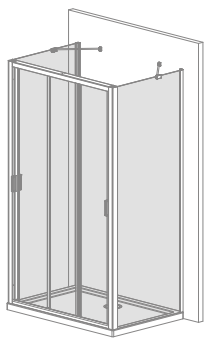

Evo DW+S

Evo DW+S + Doros Plus D

Profile finish:

01 Chrome

Shower enclosure set consists of 2 parts: door and sidewall S. Please specify all the article numbers when making an order.

DOOR

Model	Tray width (A1)	Dimension to the glass panel axis (Y)	Height (H)	TRANSPARENT GLASS
				Art. No.
DW 75	750	723-743	2000	335075-01-01
DW 80	800	773-793	2000	335080-01-01
DW 85	850	823-843	2000	335085-01-01
DW 90	900	873-893	2000	335090-01-01
DW 95	950	923-943	2000	335095-01-01
DW 100	1000	973-993	2000	335100-01-01
DW 105	1050	1023-1043	2000	335105-01-01
DW 110	1100	1073-1093	2000	335110-01-01
DW 120	1200	1173-1193	2000	335120-01-01

SIDEWALL S

Model	Tray width (A2)	Height (H)	TRANSPARENT GLASS
			Art. No.
S 70	700	2000	336070-01-01
S 75	750	2000	336075-01-01
S 80	800	2000	336080-01-01
S 90	900	2000	336090-01-01
S 100	1000	2000	336100-01-01

TECHNICAL DRAWINGS

It is possible to construct a wall-adjacent shower enclosure, in this case, please contact Customer Service Department.

Door	A1	X1	Y	D	H
DW 75	750	727-747	723-743	363	2000
DW 80	800	777-797	773-793	396	2000
DW 85	850	827-847	823-843	429	2000
DW 90	900	877-897	873-893	462	2000
DW 95	950	927-947	923-943	495	2000
DW 100	1000	977-997	973-993	528	2000
DW 105	1050	1027-1047	1023-1043	561	2000
DW 110	1100	1077-1097	1073-1093	594	2000
DW 120	1200	1177-1197	1173-1193	660	2000

Sidewall	A2	X2
S 70	700	677 - 697
S 75	750	727-747
S 80	800	777 - 797
S 90	900	877-897
S 100	1000	977-997

All three sections are sliding, thus the entrance can be from left or right side.

ADDITIONAL OPTIONS