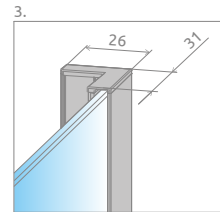

Evo DW+S

Evo DW+S + Doros Plus D

Profile finish:

01 Chrome

Shower enclosure set consists of 2 parts: door and sidewall S. Please specify all the article numbers when making an order.

DOOR

Model	Tray width (A1)	Dimension to the glass panel axis (Y)	Height (H)	TRANSPARENT GLASS
				Art. No.
DW 75	750	723-743	2000	335075-01-01
DW 80	800	773-793	2000	335080-01-01
DW 85	850	823-843	2000	335085-01-01
DW 90	900	873-893	2000	335090-01-01
DW 95	950	923-943	2000	335095-01-01
DW 100	1000	973-993	2000	335100-01-01
DW 105	1050	1023-1043	2000	335105-01-01
DW 110	1100	1073-1093	2000	335110-01-01
DW 120	1200	1173-1193	2000	335120-01-01

SIDEWALL S

Model	Tray width (A2)	Height (H)	TRANSPARENT GLASS
			Art. No.
S 70	700	2000	336070-01-01
S 75	750	2000	336075-01-01
S 80	800	2000	336080-01-01
S 90	900	2000	336090-01-01
S 100	1000	2000	336100-01-01

TECHNICAL DRAWINGS

It is possible to construct a wall-adjacent shower enclosure, in this case, please contact Customer Service Department.

Door	A1	X1	Y	D	H
DW 75	750	727-747	723-743	363	2000
DW 80	800	777-797	773-793	396	2000
DW 85	850	827-847	823-843	429	2000
DW 90	900	877-897	873-893	462	2000
DW 95	950	927-947	923-943	495	2000
DW 100	1000	977-997	973-993	528	2000
DW 105	1050	1027-1047	1023-1043	561	2000
DW 110	1100	1077-1097	1073-1093	594	2000
DW 120	1200	1177-1197	1173-1193	660	2000

²⁾ applies only to the door extension

Dimensions are given in mm.