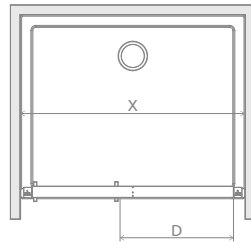

Evo DW

Evo DW + Doros D

Profile finish:

01 Chrome

All three sections are sliding, thus the entrance can be from left or right side.

Model	Width of niche (X)	Height (H)	TRANSPARENT GLASS
			Art. No.
DW 75	720-760	2000	335075-01-01
DW 80	770-810	2000	335080-01-01
DW 85	820-860	2000	335085-01-01
DW 90	870-910	2000	335090-01-01
DW 95	920-960	2000	335095-01-01
DW 100	970-1010	2000	335100-01-01
DW 105	1020-1060	2000	335105-01-01
DW 110	1070-1110	2000	335110-01-01
DW 120	1170-1210	2000	335120-01-01

TECHNICAL DRAWINGS

Model	X	D	H
DW 75	720-760	363	2000
DW 80	770-810	396	2000
DW 85	820-860	429	2000
DW 90	870-910	462	2000
DW 95	920-960	495	2000
DW 100	970-1010	528	2000
DW 105	1020-1060	561	2000
DW 110	1070-1110	594	2000
DW 120	1170-1210	660	2000

EVO

ADDITIONAL OPTIONS

MADE TO MEASURE
p. 5

PRINT/ENGRAVING ON GLASS
p. 22/26

EXTENSION PROFILES
p. 19

Extension profiles	Art. No.
 <p>U profile + 2 cm</p>	P01-162199801

RECOMMENDED SHOWER TRAYS

Dimensions are given in mm.