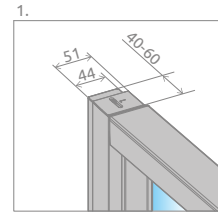

Evo DW

Evo DW + Doros D

Profile finish:

01 Chrome

All three sections are sliding, thus the entrance can be from left or right side.

Model	Width of niche (X)	Height (H)	TRANSPARENT GLASS
			Art. No.
DW 75	720-760	2000	335075-01-01
DW 80	770-810	2000	335080-01-01
DW 85	820-860	2000	335085-01-01
DW 90	870-910	2000	335090-01-01
DW 95	920-960	2000	335095-01-01
DW 100	970-1010	2000	335100-01-01
DW 105	1020-1060	2000	335105-01-01
DW 110	1070-1110	2000	335110-01-01
DW 120	1170-1210	2000	335120-01-01

TECHNICAL DRAWINGS

Model	X	D	H
DW 75	720-760	363	2000
DW 80	770-810	396	2000
DW 85	820-860	429	2000
DW 90	870-910	462	2000
DW 95	920-960	495	2000
DW 100	970-1010	528	2000
DW 105	1020-1060	561	2000
DW 110	1070-1110	594	2000
DW 120	1170-1210	660	2000

EVO

ADDITIONAL OPTIONS

MADE TO MEASURE
p. 5

PRINT/ENGRAVING ON GLASS
p. 22/26

EXTENSION PROFILES
p. 19

Extension profiles	Art. No.
 <p>U profile + 2 cm</p>	P01-162199801

RECOMMENDED SHOWER TRAYS

Dimensions are given in mm.