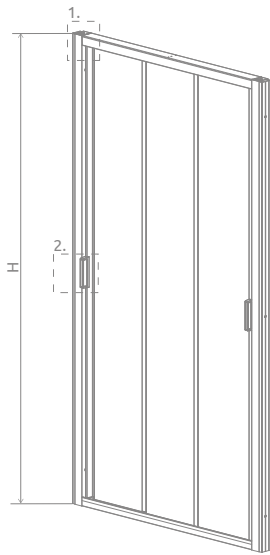

Evo DW

Evo DW + Doros D

Profile finish:

01 Chrome

All three sections are sliding, thus the entrance can be from left or right side.

Model	Width of niche (X)	Height (H)	TRANSPARENT GLASS
			Art. No.
DW 75	720-760	2000	335075-01-01
DW 80	770-810	2000	335080-01-01
DW 85	820-860	2000	335085-01-01
DW 90	870-910	2000	335090-01-01
DW 95	920-960	2000	335095-01-01
DW 100	970-1010	2000	335100-01-01
DW 105	1020-1060	2000	335105-01-01
DW 110	1070-1110	2000	335110-01-01
DW 120	1170-1210	2000	335120-01-01

TECHNICAL DRAWINGS

Model	X	D	H
DW 75	720-760	363	2000
DW 80	770-810	396	2000
DW 85	820-860	429	2000
DW 90	870-910	462	2000
DW 95	920-960	495	2000
DW 100	970-1010	528	2000
DW 105	1020-1060	561	2000
DW 110	1070-1110	594	2000
DW 120	1170-1210	660	2000

EVO

ADDITIONAL OPTIONS

MADE TO MEASURE
p. 5

PRINT/ENGRAVING ON GLASS
p. 22/26

EXTENSION PROFILES
p. 19

Extension profiles	Art. No.
 <p>U profile + 2 cm</p>	P01-162199801

RECOMMENDED SHOWER TRAYS

Dimensions are given in mm.