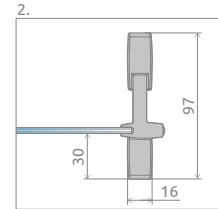

Evo DW

Evo DW + Doros D

Profile finish:

01 Chrome

All three sections are sliding, thus the entrance can be from left or right side.

Model	Width of niche (X)	Height (H)	TRANSPARENT GLASS
			Art. No.
DW 75	720-760	2000	335075-01-01
DW 80	770-810	2000	335080-01-01
DW 85	820-860	2000	335085-01-01
DW 90	870-910	2000	335090-01-01
DW 95	920-960	2000	335095-01-01
DW 100	970-1010	2000	335100-01-01
DW 105	1020-1060	2000	335105-01-01
DW 110	1070-1110	2000	335110-01-01
DW 120	1170-1210	2000	335120-01-01

TECHNICAL DRAWINGS

Model	X	D	H
DW 75	720-760	363	2000
DW 80	770-810	396	2000
DW 85	820-860	429	2000
DW 90	870-910	462	2000
DW 95	920-960	495	2000
DW 100	970-1010	528	2000
DW 105	1020-1060	561	2000
DW 110	1070-1110	594	2000
DW 120	1170-1210	660	2000

EVO

ADDITIONAL OPTIONS

MADE TO MEASURE
p. 5

PRINT/ENGRAVING ON GLASS
p. 22/26

EXTENSION PROFILES
p. 19

Extension profiles	Art. No.
 <p>U profile + 2 cm</p>	P01-162199801

RECOMMENDED SHOWER TRAYS

Dimensions are given in mm.