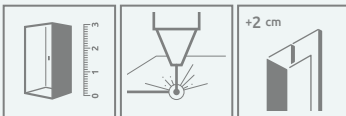

Evo DW

Evo DW + Doros D

Profile finish:

01 Chrome

All three sections are sliding, thus the entrance can be from left or right side.

Model	Width of niche (X)	Height (H)	TRANSPARENT GLASS
			Art. No.
DW 75	720-760	2000	335075-01-01
DW 80	770-810	2000	335080-01-01
DW 85	820-860	2000	335085-01-01
DW 90	870-910	2000	335090-01-01
DW 95	920-960	2000	335095-01-01
DW 100	970-1010	2000	335100-01-01
DW 105	1020-1060	2000	335105-01-01
DW 110	1070-1110	2000	335110-01-01
DW 120	1170-1210	2000	335120-01-01

TECHNICAL DRAWINGS

Model	X	D	H
DW 75	720-760	363	2000
DW 80	770-810	396	2000
DW 85	820-860	429	2000
DW 90	870-910	462	2000
DW 95	920-960	495	2000
DW 100	970-1010	528	2000
DW 105	1020-1060	561	2000
DW 110	1070-1110	594	2000
DW 120	1170-1210	660	2000

EVO

ADDITIONAL OPTIONS

MADE TO MEASURE
p. 5

PRINT/ENGRAVING ON GLASS
p. 22/26

EXTENSION PROFILES
p. 19

Extension profiles	Art. No.
 <p>U profile + 2 cm</p>	P01-162199801

RECOMMENDED SHOWER TRAYS

Dimensions are given in mm.