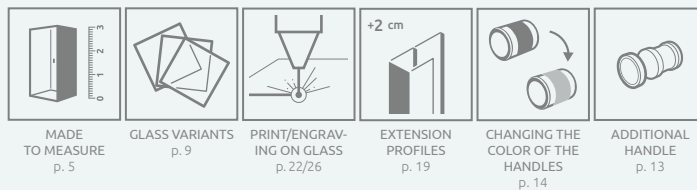

ADDITIONAL OPTIONS

Extension profiles	Art. No.
Profile + 2 cm	P01-137202001