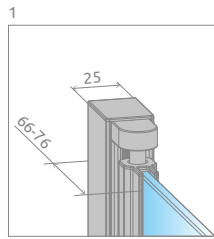

TECHNICAL DRAWINGS