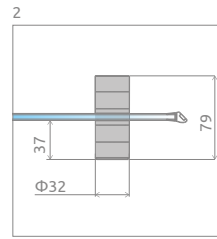

TECHNICAL DRAWINGS