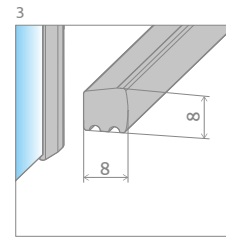

TECHNICAL DRAWINGS