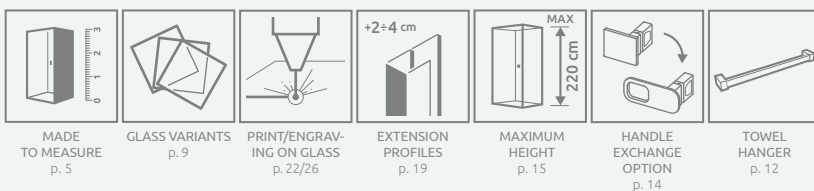

ADDITIONAL OPTIONS

Extension profiles	Art. No.
Profile + 2 cm	P01-154200001
Profile + 4 cm	P01-155200001