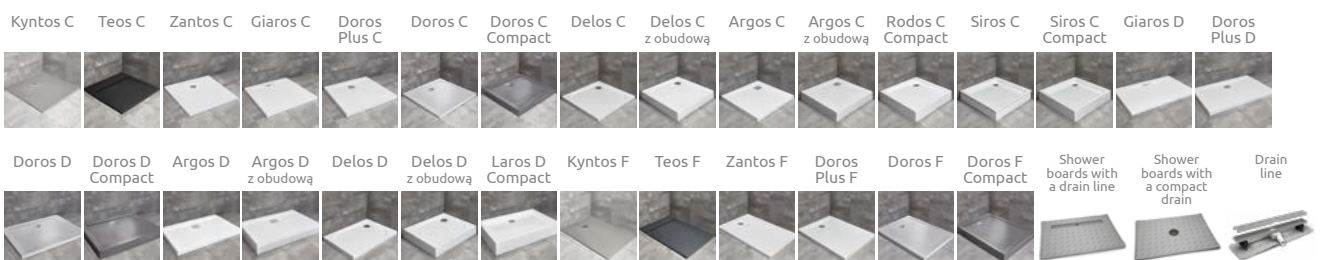

RECOMMENDED SHOWER TRAYS

Dimensions are given in mm.