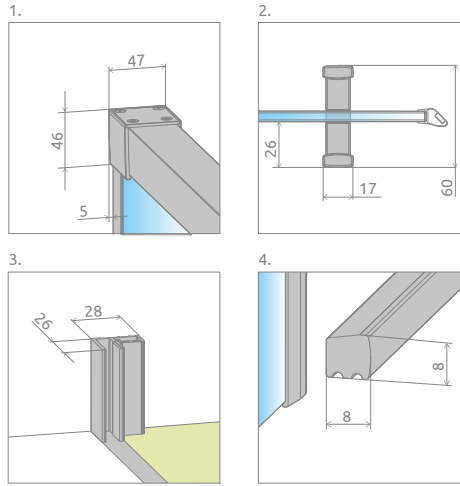

TECHNICAL DRAWINGS

There is a possibility of a paid replacement of transparent gaskets for black gaskets:

- option no. 1 – only magnetic gaskets,
- option no. 2 – all gaskets (magnetic, vertical and horizontal).

The selected option must be clearly stated in the order.

Model	X	C	D	H
DWD 140	1385-1415	320-335	518	2005
DWD 150	1485-1515	335-350	548	2005
DWD 160	1585-1615	370-385	618	2005
DWD 170	1685-1715	385-400	648	2005
DWD 180	1785-1815	420-435	718	2005
DWD 190	1885-1915	435-450	748	2005
DWD 200	1985-2015	470-485	818	2005

Extension profiles	profile finish: CHROME Art. No.	profile finish: BLACK Art. No.	profile finish: BRUSHED GOLD Art. No.
Profil +2 cm	P01-ID8-001-01	P01-ID8-001-54	P01-ID8-001-99