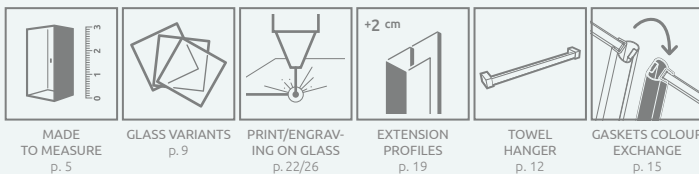

ADDITIONAL OPTIONS