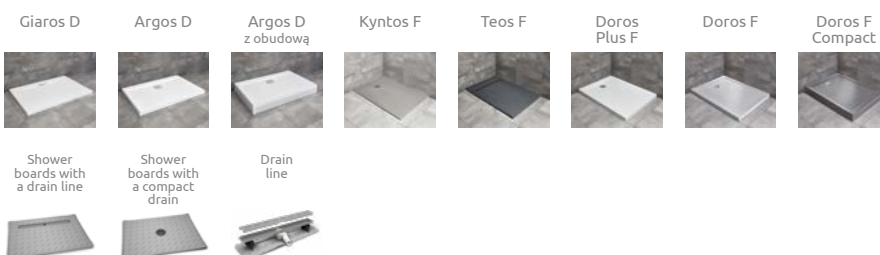

TECHNICAL DRAWINGS

There is a possibility of a paid replacement of transparent gaskets for black gaskets:

- option no. 1 – only magnetic gaskets,
- option no. 2 – all gaskets (magnetic, vertical and horizontal).

The selected option must be clearly stated in the order.

Model	X	C	D	H
DWD 140	1385-1415	320-335	518	2005
DWD 150	1485-1515	335-350	548	2005
DWD 160	1585-1615	370-385	618	2005
DWD 170	1685-1715	385-400	648	2005
DWD 180	1785-1815	420-435	718	2005
DWD 190	1885-1915	435-450	748	2005
DWD 200	1985-2015	470-485	818	2005

Extension profiles	profile finish: CHROME Art. No.	profile finish: BLACK Art. No.	profile finish: BRUSHED GOLD Art. No.
 Profil +2 cm	P01-ID8-001-01	P01-ID8-001-54	P01-ID8-001-99

ADDITIONAL OPTIONS

RECOMMENDED SHOWER TRAYS