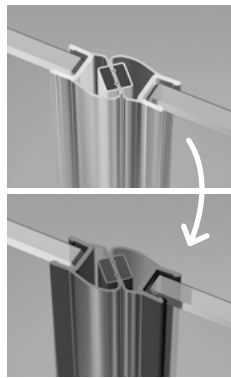

54 Black

99 Gold

Idea 8 Black DWD + shower board

Shower enclosure set consists of 2 parts: set of doors and set of front walls.

Model	Element	TRANSPARENT GLASS		
		profile finish: CHROME Art. No.	profile finish: BLACK Art. No.	profile finish: BRUSHED GOLD Art. No.
DWD 140	DWD Doors 385	10380385-01-01	10380385-54-01	10380385-99-01
	Walls 318	10390318-01-01	10390318-01-01	10390318-01-01
DWD 150	DWD Doors 420	10380420-01-01	10380420-54-01	10380420-99-01
	Walls 333	10390333-01-01	10390333-01-01	10390333-01-01
DWD 160	DWD Doors 435	10380435-01-01	10380435-54-01	10380435-99-01
	Walls 368	10390368-01-01	10390368-01-01	10390368-01-01
DWD 170	DWD Doors 470	10380470-01-01	10380470-54-01	10380470-99-01
	Walls 383	10390383-01-01	10390383-01-01	10390383-01-01
DWD 180	DWD Doors 485	10380485-01-01	10380485-54-01	10380485-99-01
	Walls 418	10390418-01-01	10390418-01-01	10390418-01-01
DWD 190	DWD Doors 520	10380520-01-01	10380520-54-01	10380520-99-01
	Walls 433	10390433-01-01	10390433-01-01	10390433-01-01
DWD 200	DWD Doors 535	10380535-01-01	10380535-54-01	10380535-99-01
	Walls 468	10390468-01-01	10390468-01-01	10390468-01-01

TECHNICAL DRAWINGS

There is a possibility of a paid replacement of transparent gaskets for black gaskets:

- option no. 1 – only magnetic gaskets,
- option no. 2 – all gaskets (magnetic, vertical and horizontal).