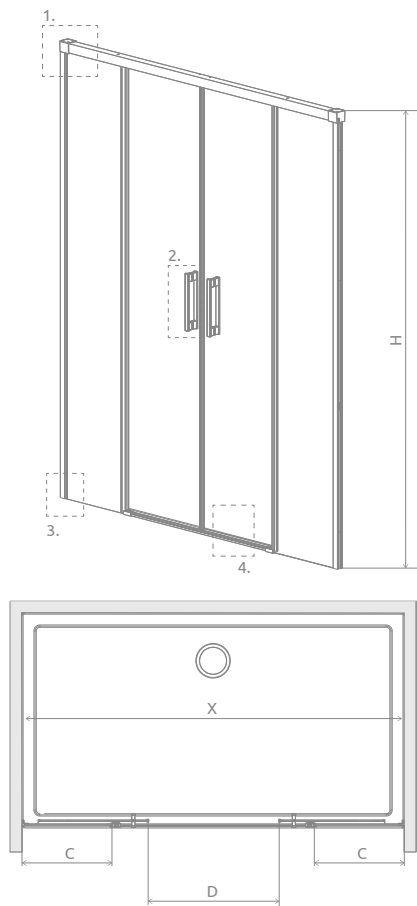

TECHNICAL DRAWINGS

There is a possibility of a paid replacement of transparent gaskets for black gaskets:

- option no. 1 – only magnetic gaskets,
- option no. 2 – all gaskets (magnetic, vertical and horizontal).

The selected option must be clearly stated in the order.

Model	X	C	D	H
DWD 140	1385-1415	320-335	518	2005
DWD 150	1485-1515	335-350	548	2005
DWD 160	1585-1615	370-385	618	2005
DWD 170	1685-1715	385-400	648	2005
DWD 180	1785-1815	420-435	718	2005
DWD 190	1885-1915	435-450	748	2005
DWD 200	1985-2015	470-485	818	2005

Extension profiles	profile finish: CHROME Art. No.	profile finish: BLACK Art. No.	profile finish: BRUSHED GOLD Art. No.
Profil +2 cm	P01-ID8-001-01	P01-ID8-001-54	P01-ID8-001-99