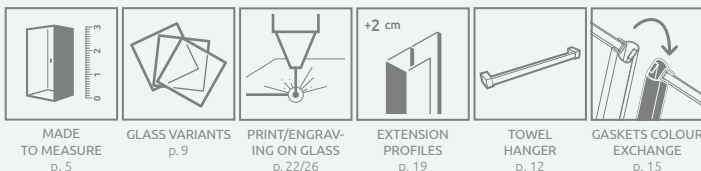

ADDITIONAL OPTIONS