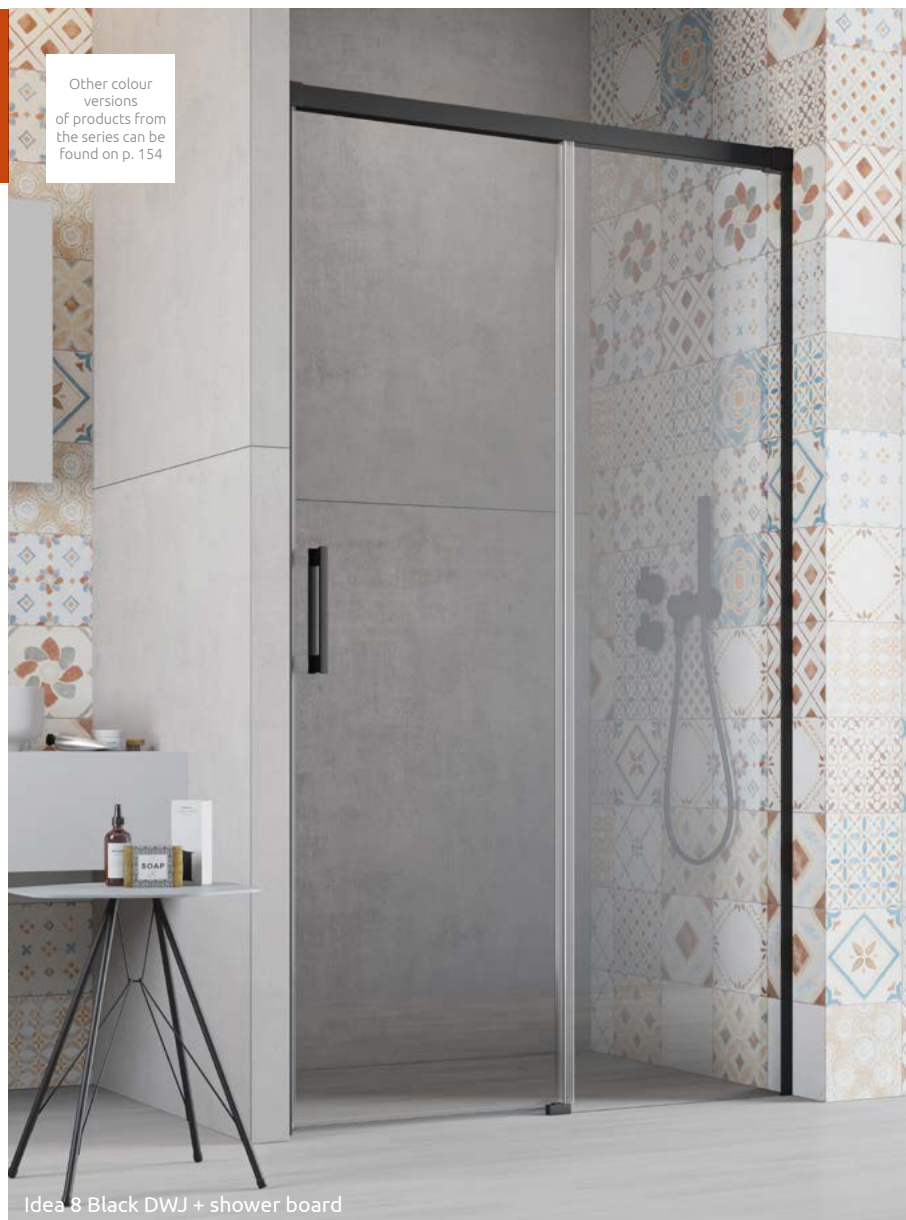

New

Idea 8 DWJ

Other colour versions of products from the series can be found on p. 154

Profile finish:

Glossy:

Matte:

Brushed:

01 Chrome

54 Black

99 Gold

Idea 8 Black DWJ + shower board

Shower enclosure set consists of 2 parts: shower door and front wall. Please specify both article numbers when making an order.

Model	Element	TRANSPARENT GLASS		
		profile finish: CHROME Art. No.	profile finish: BLACK Art. No.	profile finish: BRUSHED GOLD Art. No.
DWJ 100 L	DWJ Door 520 L	10330520-01-01L	10330520-54-01L	10330520-99-01L
	Front wall 453	10350453-01-01	10350453-01-01	10350453-01-01
DWJ 100 R	DWJ Door 520 R	10330520-01-01R	10330520-54-01R	10330520-99-01R
	Front wall 453	10350453-01-01	10350453-01-01	10350453-01-01
DWJ 110 L	DWJ Door 570 L	10330570-01-01L	10330570-54-01L	10330570-99-01L
	Front wall 503	10350503-01-01	10350503-01-01	10350503-01-01
DWJ 110 R	DWJ Door 570 R	10330570-01-01R	10330570-54-01R	10330570-99-01R
	Front wall 503	10350503-01-01	10350503-01-01	10350503-01-01
DWJ 120 L	DWJ Door 620 L	10330620-01-01L	10330620-54-01L	10330620-99-01L
	Front wall 553	10350553-01-01	10350553-01-01	10350553-01-01
DWJ 120 R	DWJ Door 620 R	10330620-01-01R	10330620-54-01R	10330620-99-01R
	Front wall 553	10350553-01-01	10350553-01-01	10350553-01-01
DWJ 130 L	DWJ Door 670 L	10330670-01-01L	10330670-54-01L	10330670-99-01L
	Front wall 603	10350603-01-01	10350603-01-01	10350603-01-01
DWJ 130 R	DWJ Door 670 R	10330670-01-01R	10330670-54-01R	10330670-99-01R
	Front wall 603	10350603-01-01	10350603-01-01	10350603-01-01
DWJ 140 L	DWJ Door 720 L	10330720-01-01L	10330720-54-01L	10330720-99-01L
	Front wall 653	10350653-01-01	10350653-01-01	10350653-01-01
DWJ 140 R	DWJ Door 720 R	10330720-01-01R	10330720-54-01R	10330720-99-01R
	Front wall 653	10350653-01-01	10350653-01-01	10350653-01-01
DWJ 150 L	DWJ Door 770 L	10330770-01-01L	10330770-54-01L	10330770-99-01L
	Front wall 703	10350703-01-01	10350703-01-01	10350703-01-01
DWJ 150 R	DWJ Door 770 R	10330770-01-01R	10330770-54-01R	10330770-99-01R
	Front wall 703	10350703-01-01	10350703-01-01	10350703-01-01
DWJ 160 L	DWJ Door 820 L	10330820-01-01L	10330820-54-01L	10330820-99-01L
	Front wall 753	10350753-01-01	10350753-01-01	10350753-01-01
DWJ 160 R	DWJ Door 820 R	10330820-01-01R	10330820-54-01R	10330820-99-01R
	Front wall 753	10350753-01-01	10350753-01-01	10350753-01-01