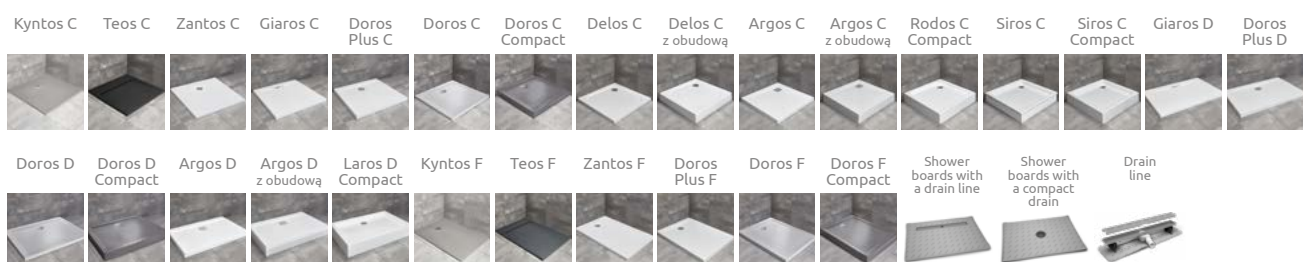

RECOMMENDED SHOWER TRAYS

Dimensions are given in mm.