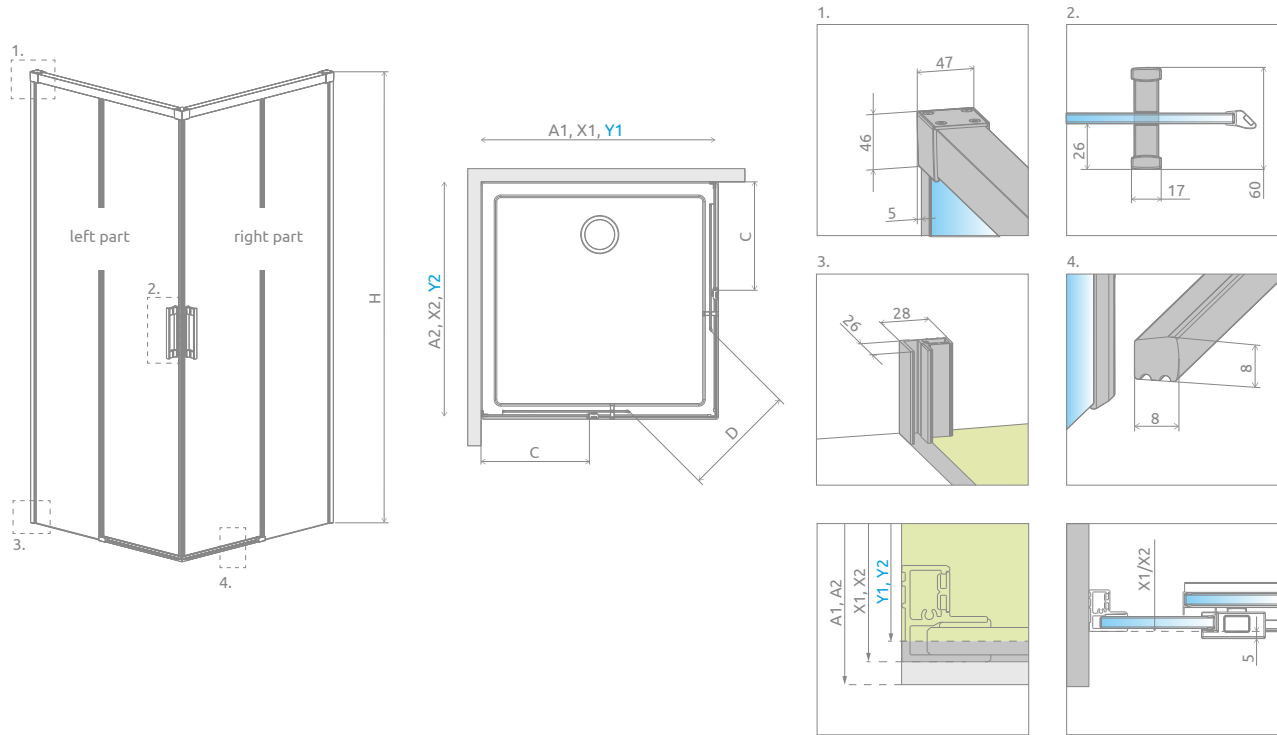

TECHNICAL DRAWINGS

Model	A1/A2	X1/X2	Y1/Y2	C1/C2	H
KDD 80 L/P	800	785-800	779-794	355-370	2005
KDD 90 L/P	900	885-900	879-894	405-420	2005
KDD 100 L/P	1000	985-1000	979-994	455-470	2005
KDD 110 L/P	1100	1085-1100	1079-1094	505-520	2005
KDD 120 L/P	1200	1185-1200	1179-1194	555-570	2005

Model	D
KDD 80L×80R	420
KDD 80L×90R	455
KDD 80L×100R	495
KDD 80L×110R	535
KDD 80L×120R	575
KDD 90L×80R	455
KDD 90L×90R	490
KDD 90L×100R	525
KDD 90L×110R	565
KDD 90L×120R	605
KDD 100L×80R	495
KDD 100L×90R	525
KDD 100L×100R	560

Model	D
KDD 100L×110R	595
KDD 100L×120R	635
KDD 110L×80R	535
KDD 110L×90R	565
KDD 110L×100R	595
KDD 110L×110R	630
KDD 110L×120R	665
KDD 120L×80R	575
KDD 120L×90R	605
KDD 120L×100R	635
KDD 120L×110R	665
KDD 120L×120R	700

Extension profiles	profile finish: CHROME Art. No.	profile finish: BLACK Art. No.	profile finish: BRUSHED GOLD Art. No.
Profile +2 cm	P01-ID8-001-01	P01-ID8-001-54	P01-ID8-001-99