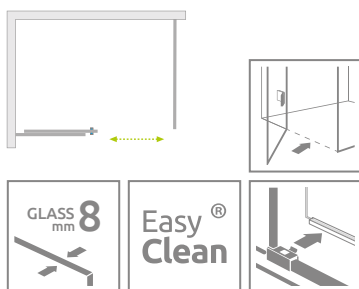

New

Idea 8 KDJ

Other colour versions of products from the series can be found on p. 154

Idea 8 KDJ + Kyntos F

Shower enclosure set consists of 3 parts: front (two elements) and sidewall S1. Please specify all the article numbers when making an order.