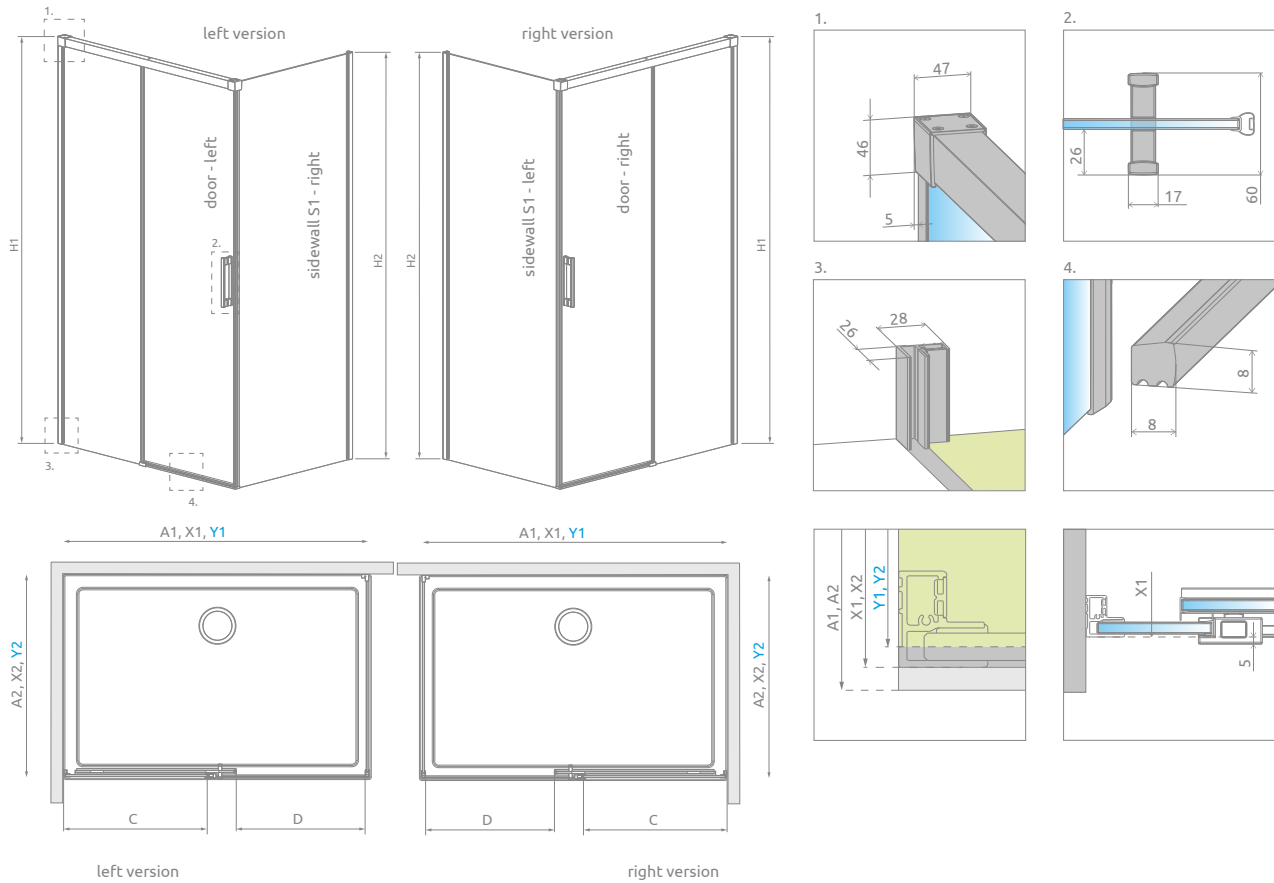

TECHNICAL DRAWINGS