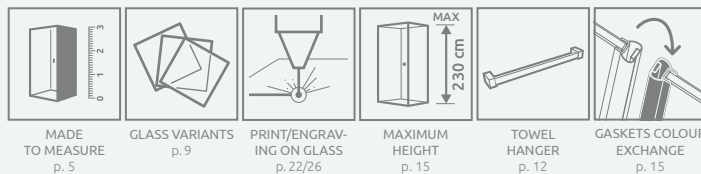

ADDITIONAL OPTIONS

There is a possibility of a paid replacement of transparent gaskets (magnetic, vertical and horizontal) for black gaskets.

The selected option must be clearly stated in the order