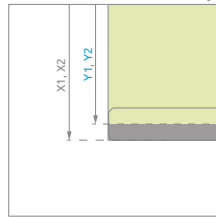

**SIDEWALL S1** (universal for all profile colours)

Model	TRANSPARENT GLASS	
	Art. No.	Art. No. XL
S1 70 L	10360070-01-01L	10580070-01-01L
S1 70 R	10360070-01-01R	10580070-01-01R
S1 80 L	10360080-01-01L	10580080-01-01L
S1 80 R	10360080-01-01R	10580080-01-01R
S1 90 L	10360090-01-01L	10580090-01-01L
S1 90 R	10360090-01-01R	10580090-01-01R
S1 100 L	10360100-01-01L	10580100-01-01L
S1 100 R	10360100-01-01R	10580100-01-01R

## TECHNICAL DRAWINGS

left version – standard

right version – XL

Standard – installation on the shower tray

XL – installation without a shower tray

Transparent threshold strip

It is possible to replace the handle with a standard one of the Idea series for an additional fee.

This option must be clearly indicated in the order.

Standard size – installation on the shower tray

Door	A1	X1	Y1	C	D	H1
QL KDJ 100	1000	985	981	457	400	2005
QL KDJ 110	1100	1085	1081	507	450	2005
QL KDJ 120	1200	1185	1181	557	500	2005

XL Size – installation without a shower tray

Door	X1	Y1	C	D	H1
QL KDJ 100 XL	1004	1000	476	420	2005
QL KDJ 110 XL	1104	1100	526	470	2005
QL KDJ 120 XL	1204	1200	576	520	2005

Sidewall S1	A2	X2	Y2	H2
S1 70	700	685	681	2006
S1 80	800	785	781	2006
S1 90	900	885	881	2006
S1 100	1000	985	981	2006