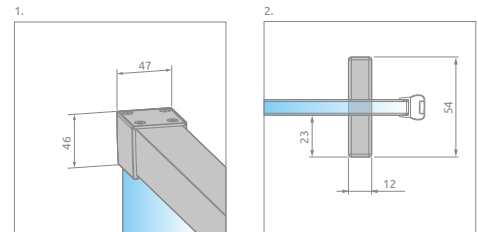

# Idea 8 QL KDJ

Other colour versions of products from the series can be found on p. 154

Profile finish:

Glossy:    Matte:    Brushed:

01 Chrome    54 Black    99 Gold

Idea 8 QL KDJ + shower board

Shower enclosure set consists of 3 parts: front (two elements) and sidewall S1. Please specify all the article numbers when making an order. Due to the lack of profiles enabling adjustment of the shower enclosure, this model is available in two variants:

- **in the standard variant**, in which the external dimensions of the product are adapted to installation on a shower tray (external dimension of the shower enclosure is smaller than the size of the shower tray),
- **in the XL variant**, intended for installation directly on the floor, when the shower installation zone corresponds to standard dimensions of the shower tray.

## TECHNICAL DRAWINGS

left version – standard

right version – XL

Standard – installation on the shower tray

XL – installation without a shower tray

Transparent threshold strip

It is possible to replace the handle with a standard one of the Idea series for an additional fee.