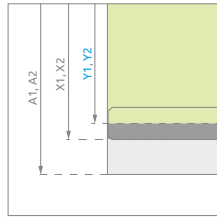

**SIDEWALL S1** (universal for all profile colours)

Model	TRANSPARENT GLASS	
	Art. No.	Art. No. XL
S1 70 L	10360070-01-01L	10580070-01-01L
S1 70 R	10360070-01-01R	10580070-01-01R
S1 80 L	10360080-01-01L	10580080-01-01L
S1 80 R	10360080-01-01R	10580080-01-01R
S1 90 L	10360090-01-01L	10580090-01-01L
S1 90 R	10360090-01-01R	10580090-01-01R
S1 100 L	10360100-01-01L	10580100-01-01L
S1 100 R	10360100-01-01R	10580100-01-01R

## TECHNICAL DRAWINGS

left version – standard

right version – XL

Standard – installation on the shower tray

XL – installation without a shower tray

Transparent threshold strip

It is possible to replace the handle with a standard one of the Idea series for an additional fee.

This option must be clearly indicated in the order.

Standard size – installation on the shower tray

Door	A1	X1	Y1	C	D	H1
QL KDJ 100	1000	985	981	457	400	2005
QL KDJ 110	1100	1085	1081	507	450	2005
QL KDJ 120	1200	1185	1181	557	500	2005

XL Size – installation without a shower tray

Door	X1	Y1	C	D	H1
QL KDJ 100 XL	1004	1000	476	420	2005
QL KDJ 110 XL	1104	1100	526	470	2005
QL KDJ 120 XL	1204	1200	576	520	2005

Sidewall S1	A2	X2	Y2	H2
S1 70	700	685	681	2006
S1 80	800	785	781	2006
S1 90	900	885	881	2006
S1 100	1000	985	981	2006