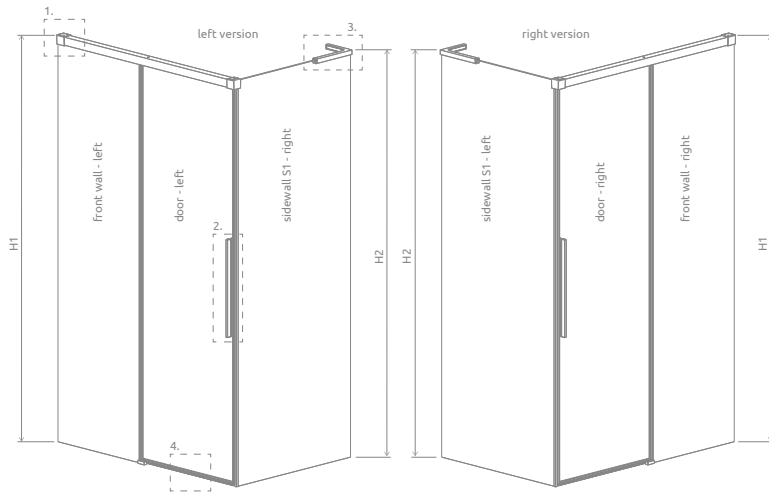

TECHNICAL DRAWINGS

left version – standard