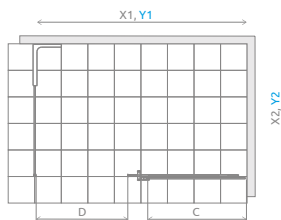

XL – installation without a shower tray

right version – XL