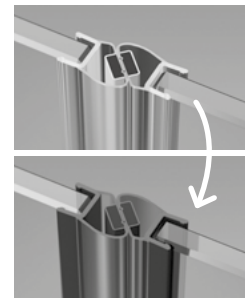

TECHNICAL DRAWINGS

It is possible to replace the handle with a standard one of the Idea series for an additional fee.

This option must be clearly indicated in the order.

Standard size – installation on the shower tray

Door	A1	X1	Y1	C	D	H1
QL KDJ 100	1000	985	981	457	400	2005
QL KDJ 110	1100	1085	1081	507	450	2005
QL KDJ 120	1200	1185	1181	557	500	2005

XL Size – installation without a shower tray

Door	X1	Y1	C	D	H1
QL KDJ 100 XL	1004	1000	476	420	2005
QL KDJ 110 XL	1104	1100	526	470	2005
QL KDJ 120 XL	1204	1200	576	520	2005

Sidewall S1	A2	X2	Y2	H2
S1 70	700	685	681	2006
S1 80	800	785	781	2006
S1 90	900	885	881	2006
S1 100	1000	985	981	2006

Sidewall S1	X2	Y2	H2
S1 70 XL	704	700	2006
S1 80 XL	804	800	2006
S1 90 XL	904	900	2006
S1 100 XL	1004	1000	2006

ADDITIONAL OPTIONS

There is a possibility of a paid replacement of transparent gaskets (magnetic, vertical and horizontal) for black gaskets.

The selected option must be clearly stated in the order

RECOMMENDED SHOWER TRAYS

Dimensions are given in mm.