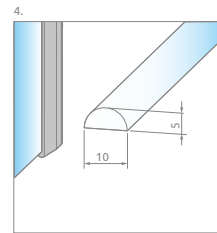

- **in the standard variant**, in which the external dimensions of the product are adapted to installation on a shower tray (external dimension of the shower enclosure is smaller than the size of the shower tray),
- **in the XL variant**, intended for installation directly on the floor, when the shower installation zone corresponds to standard dimensions of the shower tray.

## TECHNICAL DRAWINGS

left version – standard

right version – XL

Standard – installation on the shower tray

XL – installation without a shower tray

Transparent threshold strip

It is possible to replace the handle with a standard one of the Idea series for an additional fee.

This option must be clearly indicated in the order.

Standard size – installation on the shower tray

Door	A1	X1	Y1	C	D	H1
QL KDJ 100	1000	985	981	457	400	2005
QL KDJ 110	1100	1085	1081	507	450	2005
QL KDJ 120	1200	1185	1181	557	500	2005

XL Size – installation without a shower tray

Door	X1	Y1	C	D	H1
QL KDJ 100 XL	1004	1000	476	420	2005
QL KDJ 110 XL	1104	1100	526	470	2005
QL KDJ 120 XL	1204	1200	576	520	2005

Sidewall S1	A2	X2	Y2	H2
S1 70	700	685	681	2006
S1 80	800	785	781	2006
S1 90	900	885	881	2006
S1 100	1000	985	981	2006