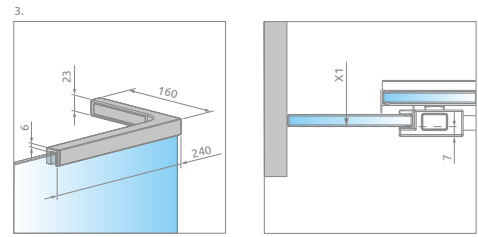

# Idea 8 QL KDJ

Other colour versions of products from the series can be found on p. 154

Profile finish:

Glossy:    Matte:    Brushed:

01 Chrome    54 Black    99 Gold

Idea 8 QL KDJ + shower board

Shower enclosure set consists of 3 parts: front (two elements) and sidewall S1. Please specify all the article numbers when making an order. Due to the lack of profiles enabling adjustment of the shower enclosure, this model is available in two variants:

- **in the standard variant**, in which the external dimensions of the product are adapted to installation on a shower tray (external dimension of the shower enclosure is smaller than the size of the shower tray),
- **in the XL variant**, intended for installation directly on the floor, when the shower installation zone corresponds to standard dimensions of the shower tray.

## TECHNICAL DRAWINGS

left version – standard

right version – XL

Standard – installation on the shower tray

XL – installation without a shower tray

Transparent threshold strip

It is possible to replace the handle with a standard one of the Idea series for an additional fee.