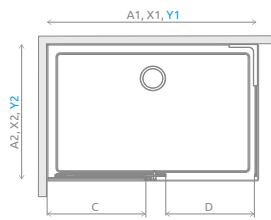

Standard – installation on the shower tray

TECHNICAL DRAWINGS

left version – standard