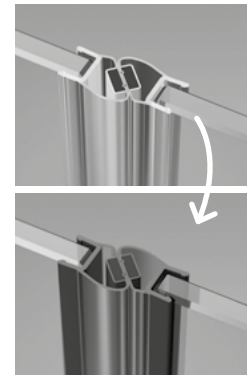

04 White

Brushed:

New

99 Gold

Idea DWD + shower board

Model	TRANSPARENT GLASS				
	profile finish: <b>CHROME</b> Art. No.	profile finish: <b>BLACK</b> Art. No.	profile finish: <b>WHITE</b> Art. No.	profile finish: <b>GOLD</b> Art. No.	profile finish: <b>BRUSHED GOLD</b> Art. No.
DWD 140	387124-01-01	387124-54-01	387124-04-01	387124-09-01	387124-99-01
DWD 150	387125-01-01	387125-54-01	387125-04-01	387125-09-01	387125-99-01
DWD 160	387126-01-01	387126-54-01	387126-04-01	387126-09-01	387126-99-01
DWD 170	387127-01-01	387127-54-01	387127-04-01	387127-09-01	387127-99-01
DWD 180	387128-01-01	387128-54-01	387128-04-01	387128-09-01	387128-99-01
DWD 190	387129-01-01	387129-54-01	387129-04-01	387129-09-01	387129-99-01
DWD 200	387120-01-01	387120-54-01	387120-04-01	387120-09-01	387120-99-01

## TECHNICAL DRAWINGS

Model	X	X	D	H
DWD 140	1385-1415	320-335	518	2005
DWD 150	1485-1515	335-350	548	2005
DWD 160	1585-1615	370-385	618	2005
DWD 170	1685-1715	385-400	648	2005
DWD 180	1785-1815	420-435	718	2005
DWD 190	1885-1915	435-450	748	2005
DWD 200	1985-2015	470-485	818	2005