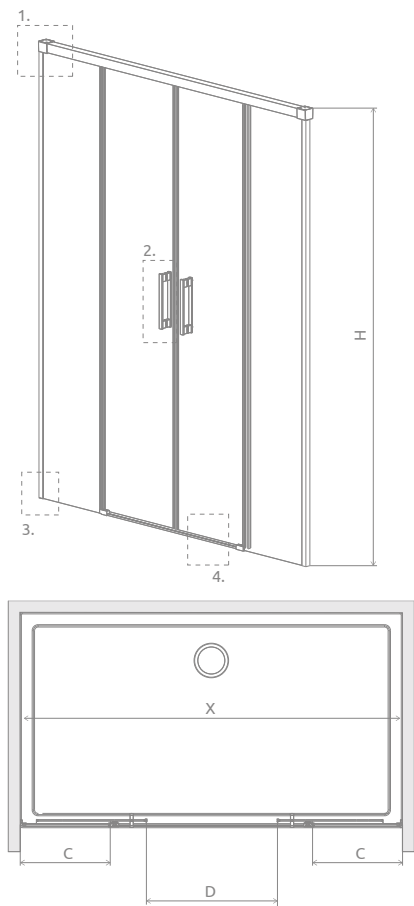

04 White

Brushed:

New

99 Gold

Idea DWD + shower board

Model	TRANSPARENT GLASS				
	profile finish: <b>CHROME</b> Art. No.	profile finish: <b>BLACK</b> Art. No.	profile finish: <b>WHITE</b> Art. No.	profile finish: <b>GOLD</b> Art. No.	profile finish: <b>BRUSHED GOLD</b> Art. No.
DWD 140	387124-01-01	387124-54-01	387124-04-01	387124-09-01	387124-99-01
DWD 150	387125-01-01	387125-54-01	387125-04-01	387125-09-01	387125-99-01
DWD 160	387126-01-01	387126-54-01	387126-04-01	387126-09-01	387126-99-01
DWD 170	387127-01-01	387127-54-01	387127-04-01	387127-09-01	387127-99-01
DWD 180	387128-01-01	387128-54-01	387128-04-01	387128-09-01	387128-99-01
DWD 190	387129-01-01	387129-54-01	387129-04-01	387129-09-01	387129-99-01
DWD 200	387120-01-01	387120-54-01	387120-04-01	387120-09-01	387120-99-01

## TECHNICAL DRAWINGS

Model	X	X	D	H
DWD 140	1385-1415	320-335	518	2005
DWD 150	1485-1515	335-350	548	2005
DWD 160	1585-1615	370-385	618	2005
DWD 170	1685-1715	385-400	648	2005
DWD 180	1785-1815	420-435	718	2005
DWD 190	1885-1915	435-450	748	2005
DWD 200	1985-2015	470-485	818	2005

## RECOMMENDED SHOWER TRAYS

Dimensions are given in mm.