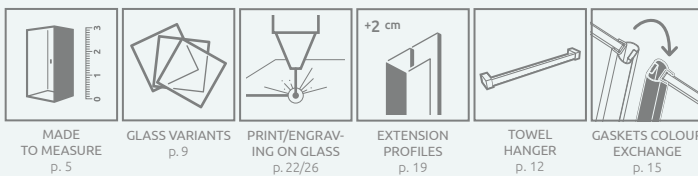

ADDITIONAL OPTIONS

Extension profiles	profile finish: CHROME Art. No.	profile finish: BLACK Art. No.	profile finish: WHITE Art. No.	profile finish: GOLD Art. No.	profile finish: BRUSHED GOLD Art. No.
Profile +2cm – it can be mounted only on the side of the fixed front wall – set	P01-ID-001-01	P01-ID-001-54	P01-ID-001-04	P01-ID-001-09	P01-ID-001-99