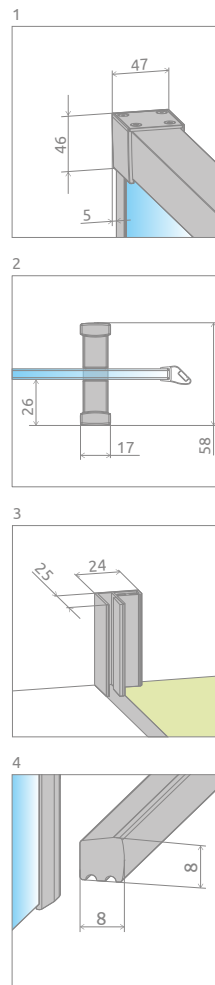

# Idea DWD

Other colour versions of products from the series can be found on p. 154

Profile finish:

Glossy:

Matte:

01 Chrome

09 Gold

54 Black

04 White

Brushed:

New

99 Gold

Idea DWD + shower board

Model	TRANSPARENT GLASS				
	profile finish: <b>CHROME</b> Art. No.	profile finish: <b>BLACK</b> Art. No.	profile finish: <b>WHITE</b> Art. No.	profile finish: <b>GOLD</b> Art. No.	profile finish: <b>BRUSHED GOLD</b> Art. No.
DWD 140	387124-01-01	387124-54-01	387124-04-01	387124-09-01	387124-99-01
DWD 150	387125-01-01	387125-54-01	387125-04-01	387125-09-01	387125-99-01
DWD 160	387126-01-01	387126-54-01	387126-04-01	387126-09-01	387126-99-01
DWD 170	387127-01-01	387127-54-01	387127-04-01	387127-09-01	387127-99-01
DWD 180	387128-01-01	387128-54-01	387128-04-01	387128-09-01	387128-99-01
DWD 190	387129-01-01	387129-54-01	387129-04-01	387129-09-01	387129-99-01
DWD 200	387120-01-01	387120-54-01	387120-04-01	387120-09-01	387120-99-01

## TECHNICAL DRAWINGS

Model	X	X	D	H
DWD 140	1385-1415	320-335	518	2005
DWD 150	1485-1515	335-350	548	2005
DWD 160	1585-1615	370-385	618	2005
DWD 170	1685-1715	385-400	648	2005
DWD 180	1785-1815	420-435	718	2005
DWD 190	1885-1915	435-450	748	2005
DWD 200	1985-2015	470-485	818	2005

## RECOMMENDED SHOWER TRAYS

Dimensions are given in mm.