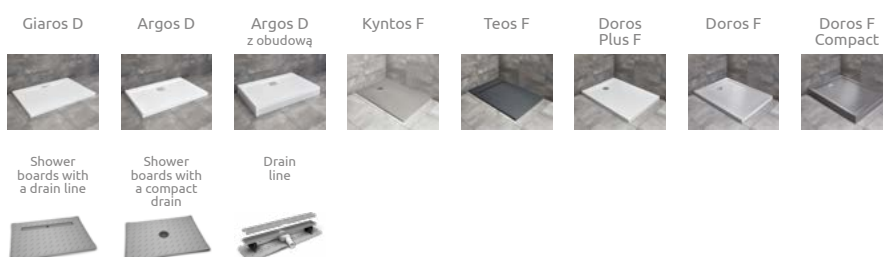

RECOMMENDED SHOWER TRAYS

Dimensions are given in mm.