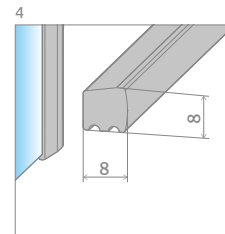

TECHNICAL DRAWINGS

There is a possibility of a paid replacement of transparent gaskets (magnetic, vertical and horizontal) for black gaskets. This option should be clearly stated in the order.

Model	X	C	D	H
DWJ 100	987-1012	455-470	390	2005
DWJ 110	1087-1112	505-520	440	2005
DWJ 120	1187-1212	555-570	490	2005
DWJ 130	1287-1312	605-620	540	2005
DWJ 140	1387-1412	655-670	590	2005
DWJ 150	1487-1512	705-720	640	2005
DWJ 160	1587-1612	755-770	690	2005