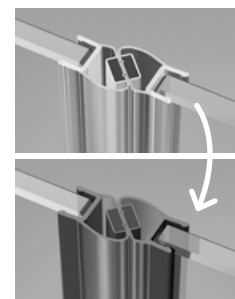

TECHNICAL DRAWINGS

Door	A1	X1	Y1	D	H1
KDJ+S 100	1000	980	970	370	2005
KDJ+S 110	1100	1080	1070	420	2005
KDJ+S 120	1200	1180	1170	470	2005
KDJ+S 130	1300	1280	1270	520	2005
KDJ+S 140	1400	1380	1370	570	2005
KDJ+S 150	1500	1480	1470	620	2005
KDJ+S 160	1600	1580	1570	670	2005

Sidewall S1	X3
S1 70	681-696
S1 75	731-746
S1 80	781-796
S1 90	881-896
S1 100	981-996

Sidewall S2	A2	X2	Y2	H2
S2 70	700	685-700	680-695	2000
S2 75	750	735-750	730-745	2000
S2 80	800	785-800	780-795	2000
S2 90	900	885-900	880-895	2000
S2 100	1000	985-1000	980-995	2000

ADDITIONAL OPTIONS

There is a possibility of a paid replacement of transparent gaskets (magnetic, vertical and horizontal) for black gaskets. This option should be clearly stated in the order.

Extension profiles		profile finish: CHROME Art. No.	profile finish: BLACK Art. No.
	Profile +2cm – it can be mounted only on the side of the sidewall – set	P01-ID-KDJ-SC-01	P01-ID-KDJ-SC-54