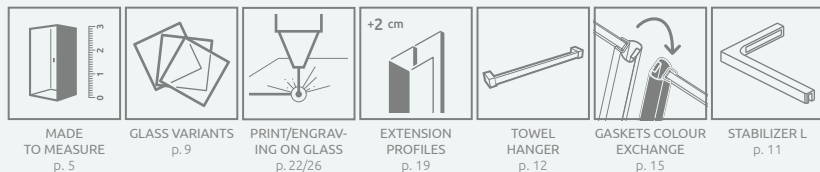

ADDITIONAL OPTIONS

There is a possibility of a paid replacement of transparent gaskets (magnetic, vertical and horizontal) for black gaskets. This option should be clearly stated in the order.

Extension profiles		profile finish: CHROME Art. No.	profile finish: BLACK Art. No.
	Profile +2cm – it can be mounted only on the side of the sidewall – set	P01-ID-KDJ-SC-01	P01-ID-KDJ-SC-54