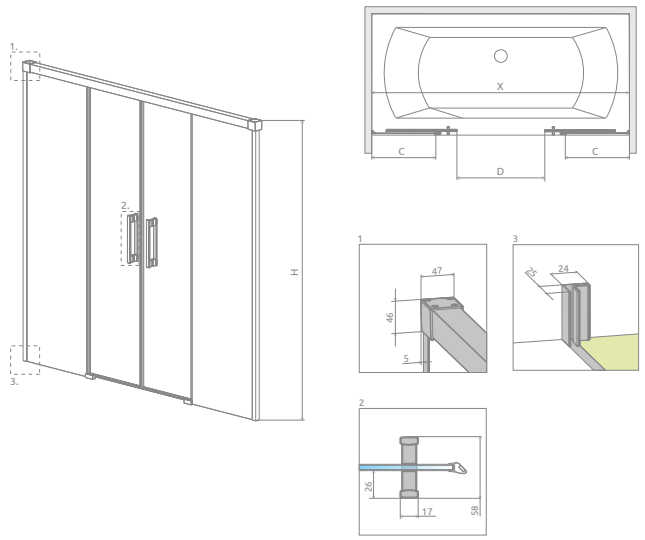

TECHNICAL DRAWINGS

There is a possibility of a paid replacement of transparent gaskets for black gaskets:

- option no.1 – only magnetic gaskets,
- option no. 2 – all gaskets (magnetic, vertical and horizontal).

The selected option must be clearly stated in the order.

Model	X	C	D	H
PN DWD 140	1385-1415	320-335	518	1505
PN DWD 150	1485-1515	335-350	548	1505
PN DWD 160	1585-1615	370-385	618	1505
PN DWD 170	1685-1715	385-400	648	1505
PN DWD 180	1785-1815	420-435	718	1505

Dimensions are given in mm.