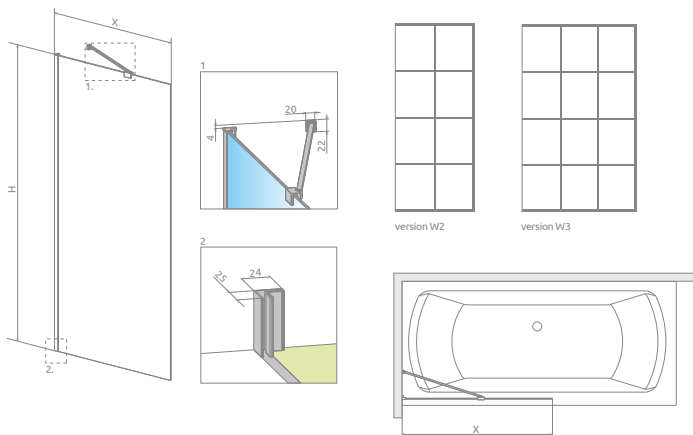

Idea PNJ II (Factory/Frame)

ADDITIONAL OPTIONS

Profile finish:

01 Chrome 54 Black

A universal bathtub screen that can be assembled as a left-hand or right-hand version.

Model	TRANSPARENT GLASS		FACTORY / TRANSPARENT GLASS	FRAME / TRANSPARENT GLASS
	profile finish: CHROME Art. No.	profile finish: BLACK Art. No.	profile finish: BLACK Art. No.	profile finish: BLACK Art. No.
PNJ II 50	10001050-01-01	10001050-54-01	10001050-54-55	10001050-54-56
PNJ II 60	10001060-01-01	10001060-54-01	10001060-54-55	10001060-54-56
PNJ II 70	10001070-01-01	10001070-54-01	10001070-54-55	10001070-54-56
PNJ II 80	10001080-01-01	10001080-54-01	10001080-54-55	10001080-54-56
PNJ II 90	10001090-01-01	10001090-54-01	10001090-54-55	10001090-54-56
PNJ II 100	10001100-01-01	10001100-54-01	10001100-54-55	10001100-54-56

TECHNICAL DRAWINGS

Model	X	H	Version
PNJ II 50	500-515	1500	W2
PNJ II 60	600-615	1500	
PNJ II 70	700-715	1500	
PNJ II 80	800-815	1500	W3
PNJ II 90	900-915	1500	
PNJ II 100	1000-1015	1500	

Dimensions are given in mm.