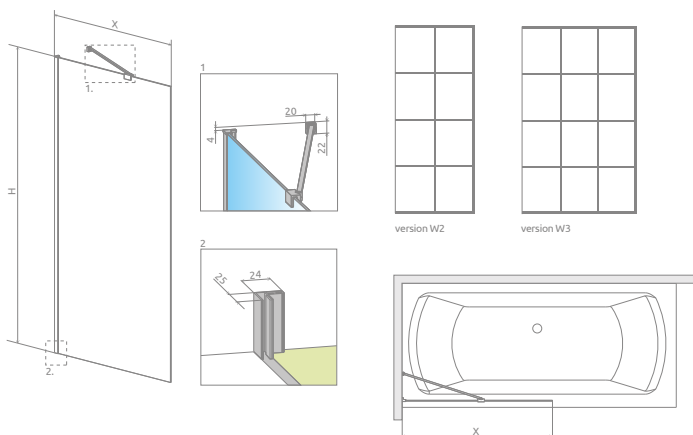

## ADDITIONAL OPTIONS

Profile finish:

01 Chrome 54 Black

A universal bathtub screen that can be assembled as a left-hand or right-hand version.

Model	TRANSPARENT GLASS		FACTORY / TRANSPARENT GLASS	FRAME / TRANSPARENT GLASS
	profile finish: <b>CHROME</b> Art. No.	profile finish: <b>BLACK</b> Art. No.	profile finish: <b>BLACK</b> Art. No.	profile finish: <b>BLACK</b> Art. No.
PNJ II 50	10001050-01-01	10001050-54-01	10001050-54-55	10001050-54-56
PNJ II 60	10001060-01-01	10001060-54-01	10001060-54-55	10001060-54-56
PNJ II 70	10001070-01-01	10001070-54-01	10001070-54-55	10001070-54-56
PNJ II 80	10001080-01-01	10001080-54-01	10001080-54-55	10001080-54-56
PNJ II 90	10001090-01-01	10001090-54-01	10001090-54-55	10001090-54-56
PNJ II 100	10001100-01-01	10001100-54-01	10001100-54-55	10001100-54-56

## TECHNICAL DRAWINGS

Model	X	H	Version
PNJ II 50	500-515	1500	W2
PNJ II 60	600-615	1500	
PNJ II 70	700-715	1500	
PNJ II 80	800-815	1500	W3
PNJ II 90	900-915	1500	
PNJ II 100	1000-1015	1500	

Dimensions are given in mm.