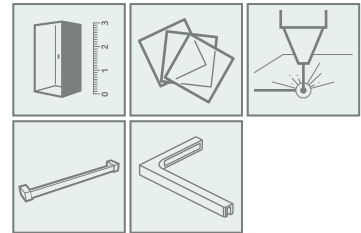

## ADDITIONAL OPTIONS

Profile finish:

01 Chrome 54 Black

A universal bathtub screen that can be assembled as a left-hand or right-hand version.

Model	TRANSPARENT GLASS		FACTORY / TRANSPARENT GLASS	FRAME / TRANSPARENT GLASS
	profile finish: <b>CHROME</b> Art. No.	profile finish: <b>BLACK</b> Art. No.	profile finish: <b>BLACK</b> Art. No.	profile finish: <b>BLACK</b> Art. No.
PNJ II 50	10001050-01-01	10001050-54-01	10001050-54-55	10001050-54-56
PNJ II 60	10001060-01-01	10001060-54-01	10001060-54-55	10001060-54-56
PNJ II 70	10001070-01-01	10001070-54-01	10001070-54-55	10001070-54-56
PNJ II 80	10001080-01-01	10001080-54-01	10001080-54-55	10001080-54-56
PNJ II 90	10001090-01-01	10001090-54-01	10001090-54-55	10001090-54-56
PNJ II 100	10001100-01-01	10001100-54-01	10001100-54-55	10001100-54-56

## TECHNICAL DRAWINGS

Model	X	H	Version
PNJ II 50	500-515	1500	W2
PNJ II 60	600-615	1500	
PNJ II 70	700-715	1500	
PNJ II 80	800-815	1500	W3
PNJ II 90	900-915	1500	
PNJ II 100	1000-1015	1500	

Dimensions are given in mm.