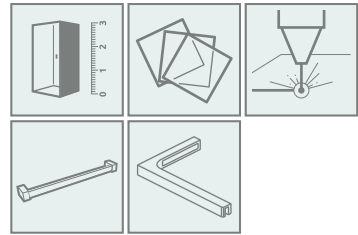

### ADDITIONAL OPTIONS

Profile finish:

01 Chrome 54 Black

A universal bathtub screen that can be assembled as a left-hand or right-hand version.

Model	TRANSPARENT GLASS		FACTORY / TRANSPARENT GLASS	FRAME / TRANSPARENT GLASS
	profile finish: <b>CHROME</b> Art. No.	profile finish: <b>BLACK</b> Art. No.	profile finish: <b>BLACK</b> Art. No.	profile finish: <b>BLACK</b> Art. No.
PNJ II 50	10001050-01-01	10001050-54-01	10001050-54-55	10001050-54-56
PNJ II 60	10001060-01-01	10001060-54-01	10001060-54-55	10001060-54-56
PNJ II 70	10001070-01-01	10001070-54-01	10001070-54-55	10001070-54-56
PNJ II 80	10001080-01-01	10001080-54-01	10001080-54-55	10001080-54-56
PNJ II 90	10001090-01-01	10001090-54-01	10001090-54-55	10001090-54-56
PNJ II 100	10001100-01-01	10001100-54-01	10001100-54-55	10001100-54-56

### TECHNICAL DRAWINGS

Model	X	H	Version
PNJ II 50	500-515	1500	W2
PNJ II 60	600-615	1500	
PNJ II 70	700-715	1500	
PNJ II 80	800-815	1500	W3
PNJ II 90	900-915	1500	
PNJ II 100	1000-1015	1500	

Dimensions are given in mm.