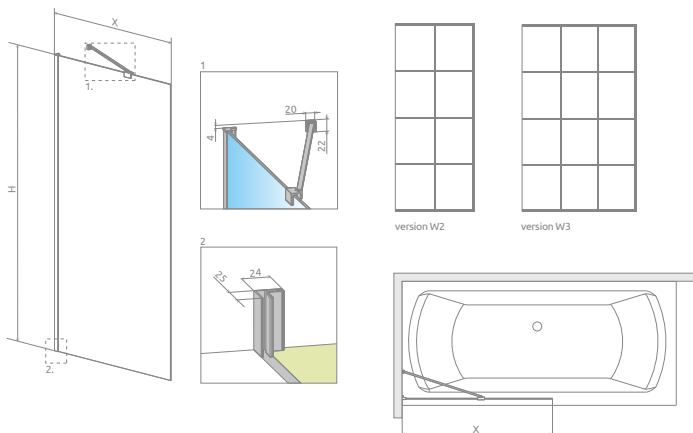

### ADDITIONAL OPTIONS

Profile finish:

01 Chrome 54 Black

A universal bathtub screen that can be assembled as a left-hand or right-hand version.

Model	TRANSPARENT GLASS		FACTORY / TRANSPARENT GLASS	FRAME / TRANSPARENT GLASS
	profile finish: <b>CHROME</b> Art. No.	profile finish: <b>BLACK</b> Art. No.	profile finish: <b>BLACK</b> Art. No.	profile finish: <b>BLACK</b> Art. No.
PNJ II 50	10001050-01-01	10001050-54-01	10001050-54-55	10001050-54-56
PNJ II 60	10001060-01-01	10001060-54-01	10001060-54-55	10001060-54-56
PNJ II 70	10001070-01-01	10001070-54-01	10001070-54-55	10001070-54-56
PNJ II 80	10001080-01-01	10001080-54-01	10001080-54-55	10001080-54-56
PNJ II 90	10001090-01-01	10001090-54-01	10001090-54-55	10001090-54-56
PNJ II 100	10001100-01-01	10001100-54-01	10001100-54-55	10001100-54-56

### TECHNICAL DRAWINGS

Model	X	H	Version
PNJ II 50	500-515	1500	W2
PNJ II 60	600-615	1500	
PNJ II 70	700-715	1500	
PNJ II 80	800-815	1500	W3
PNJ II 90	900-915	1500	
PNJ II 100	1000-1015	1500	

Dimensions are given in mm.