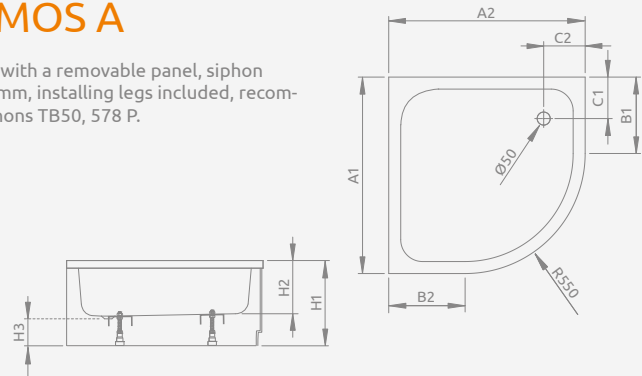

Model	Art. No.
LAROS A Compact 85×85	SLA 8585-01

LAROS A Compact

Shower tray with an integrated panel, siphon outlet \varnothing 90 mm, installing legs included, recommended siphons TB90, TB21, TBXS, R500, R580, R583, R510, 690 P, R400 SLIM PLUS, R400W SLIM.

LAROS A	A1	A2	B1	B2	C1	C2	H1	H2	H3
85×85	850	850	300	300	190	190	170	90	55

Model	Art. No.
SAMOS A 80×80	4S88300-03
SAMOS A 90×90	4S99300-03

SAMOS A

Shower tray with a removable panel, siphon outlet \varnothing 50 mm, installing legs included, recommended siphons TB50, 578 P.

SAMOS A	A1	A2	B1	B2	C1	C2	H1	H2	H3
80×80	800	800	250	250	190	190	295	160	130
90×90	900	900	350	350	190	190	295	160	130

Model	Art. No.
INDOS A 80×80	SIA8080-01
INDOS A 90×90	SIA9090-01

INDOS A

Shower tray with a removable panel, siphon outlet \varnothing 50 mm, installing frame included, recommended siphons TB50, 578 P.

INDOS A	A1	A2	B1	B2	C1	C2	E	H1	H2	H3
80×80	800	800	250	250	220	220	335	415	265	130
90×90	900	900	350	350	220	220	430	415	265	130

Model	Art. No.
KORFU A 80×80	4S88400-03
KORFU A 90×90	4S99400-03

KORFU A

Shower tray with a removable panel, siphon outlet \varnothing 50 mm, installing frame included, recommended siphons B602R, R135L.