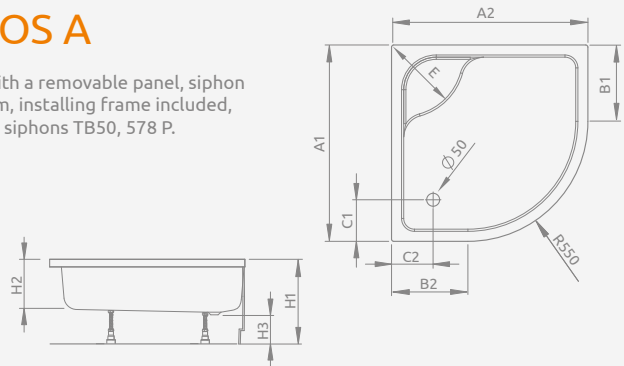

LAROS A	A1	A2	B1	B2	C1	C2	H1	H2	H3
85×85	850	850	300	300	190	190	170	90	55

Model	Art. No.
SAMOS A 80×80	4S88300-03
SAMOS A 90×90	4S99300-03

SAMOS A

Shower tray with a removable panel, siphon outlet \varnothing 50 mm, installing legs included, recommended siphons TB50, 578 P.

SAMOS A	A1	A2	B1	B2	C1	C2	H1	H2	H3
80×80	800	800	250	250	190	190	295	160	130
90×90	900	900	350	350	190	190	295	160	130

Model	Art. No.
INDOS A 80×80	SIA8080-01
INDOS A 90×90	SIA9090-01

INDOS A

Shower tray with a removable panel, siphon outlet \varnothing 50 mm, installing frame included, recommended siphons TB50, 578 P.

INDOS A	A1	A2	B1	B2	C1	C2	E	H1	H2	H3
80×80	800	800	250	250	220	220	335	415	265	130
90×90	900	900	350	350	220	220	430	415	265	130

Model	Art. No.
KORFU A 80×80	4S88400-03
KORFU A 90×90	4S99400-03

KORFU A

Shower tray with a removable panel, siphon outlet \varnothing 50 mm, installing frame included, recommended siphons B602R, R135L.