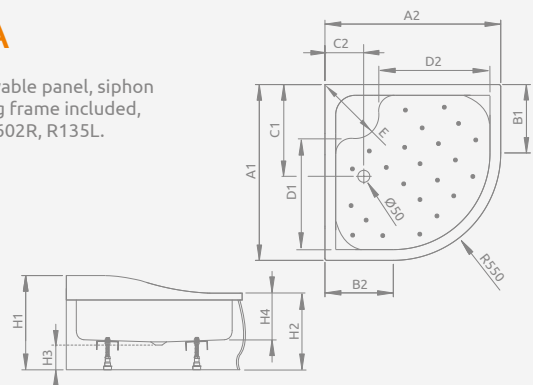

LAROS A	A1	A2	B1	B2	C1	C2	H1	H2	H3
85×85	850	850	300	300	190	190	170	90	55

Model	Art. No.
SAMOS A 80×80	4S88300-03
SAMOS A 90×90	4S99300-03

SAMOS A

Shower tray with a removable panel, siphon outlet \varnothing 50 mm, installing legs included, recommended siphons TB50, 578 P.

SAMOS A	A1	A2	B1	B2	C1	C2	H1	H2	H3
80×80	800	800	250	250	190	190	295	160	130
90×90	900	900	350	350	190	190	295	160	130

Model	Art. No.
INDOS A 80×80	SIA8080-01
INDOS A 90×90	SIA9090-01

INDOS A

Shower tray with a removable panel, siphon outlet \varnothing 50 mm, installing frame included, recommended siphons TB50, 578 P.

INDOS A	A1	A2	B1	B2	C1	C2	E	H1	H2	H3
80×80	800	800	250	250	220	220	335	415	265	130
90×90	900	900	350	350	220	220	430	415	265	130

Model	Art. No.
KORFU A 80×80	4S88400-03
KORFU A 90×90	4S99400-03

KORFU A

Shower tray with a removable panel, siphon outlet \varnothing 50 mm, installing frame included, recommended siphons B602R, R135L.