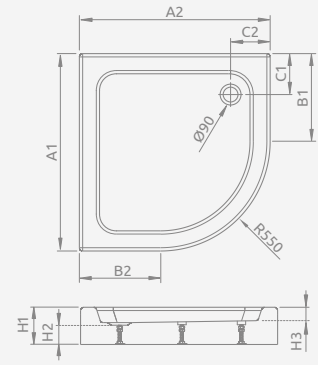

Model	Art. No.
LAROS A Compact 85×85	SLA 8585-01

LAROS A Compact

Shower tray with an integrated panel, siphon outlet \varnothing 90 mm, installing legs included, recommended siphons TB90, TB21, TBXS, R500, R580, R583, R510, 690 P, R400 SLIM PLUS, R400W SLIM.

LAROS A	A1	A2	B1	B2	C1	C2	H1	H2	H3
85×85	850	850	300	300	190	190	170	90	55

Model	Art. No.
SAMOS A 80×80	4S88300-03
SAMOS A 90×90	4S99300-03

SAMOS A

Shower tray with a removable panel, siphon outlet \varnothing 50 mm, installing legs included, recommended siphons TB50, 578 P.

SAMOS A	A1	A2	B1	B2	C1	C2	H1	H2	H3
80×80	800	800	250	250	190	190	295	160	130
90×90	900	900	350	350	190	190	295	160	130

Model	Art. No.
INDOS A 80×80	SIA8080-01
INDOS A 90×90	SIA9090-01

INDOS A

Shower tray with a removable panel, siphon outlet \varnothing 50 mm, installing frame included, recommended siphons TB50, 578 P.

INDOS A	A1	A2	B1	B2	C1	C2	E	H1	H2	H3
80×80	800	800	250	250	220	220	335	415	265	130
90×90	900	900	350	350	220	220	430	415	265	130

Model	Art. No.
KORFU A 80×80	4S88400-03
KORFU A 90×90	4S99400-03

KORFU A

Shower tray with a removable panel, siphon outlet \varnothing 50 mm, installing frame included, recommended siphons B602R, R135L.