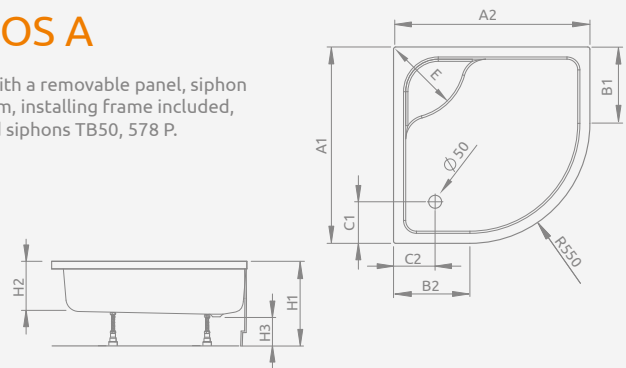

Model	Art. No.
LAROS A Compact 85×85	SLA 8585-01

LAROS A Compact

Shower tray with an integrated panel, siphon outlet \varnothing 90 mm, installing legs included, recommended siphons TB90, TB21, TBXS, R500, R580, R583, R510, 690 P, R400 SLIM PLUS, R400W SLIM.

LAROS A	A1	A2	B1	B2	C1	C2	H1	H2	H3
85×85	850	850	300	300	190	190	170	90	55

Model	Art. No.
SAMOS A 80×80	4S88300-03
SAMOS A 90×90	4S99300-03

SAMOS A

Shower tray with a removable panel, siphon outlet \varnothing 50 mm, installing legs included, recommended siphons TB50, 578 P.

SAMOS A	A1	A2	B1	B2	C1	C2	H1	H2	H3
80×80	800	800	250	250	190	190	295	160	130
90×90	900	900	350	350	190	190	295	160	130

Model	Art. No.
INDOS A 80×80	SIA8080-01
INDOS A 90×90	SIA9090-01

INDOS A

Shower tray with a removable panel, siphon outlet \varnothing 50 mm, installing frame included, recommended siphons TB50, 578 P.

INDOS A	A1	A2	B1	B2	C1	C2	E	H1	H2	H3
80×80	800	800	250	250	220	220	335	415	265	130
90×90	900	900	350	350	220	220	430	415	265	130

Model	Art. No.
KORFU A 80×80	4S88400-03
KORFU A 90×90	4S99400-03

KORFU A

Shower tray with a removable panel, siphon outlet \varnothing 50 mm, installing frame included, recommended siphons B602R, R135L.