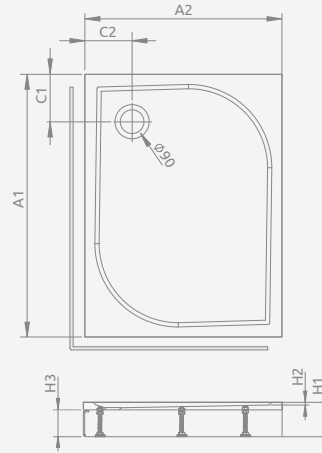

DELOS D with front panel

Shower tray with a removable panel, siphon outlet \varnothing 90 mm, installing legs included, recommended siphons TB90, TB21, TBXS, R500, R580, R583, R510, 690 P, R400 SLIM PLUS, R400W SLIM. Picture shows right version of the panel. Shower tray is always the same.

| Model | Art. No. |
|------------------------|-------------|
| DELOS D + panel 80x75 | 4D87514-03L |
| DELOS D + panel 80x75 | 4D87514-03R |
| DELOS D + panel 90x75 | 4D97514-03L |
| DELOS D + panel 90x75 | 4D97514-03R |
| DELOS D + panel 100x75 | 4D17515-03L |
| DELOS D + panel 100x75 | 4D17515-03R |

Left version

Right version

| DELOS D + panel | A1 | A2 | C1 | C2 | H1 | H2 | H3 |
|-----------------|------|-----|-----|-----|-----|----|----|
| 80x75 | 800 | 750 | 180 | 180 | 145 | 12 | 94 |
| 90x75 | 900 | 750 | 180 | 180 | 145 | 12 | 94 |
| 100x75 | 1000 | 750 | 180 | 180 | 150 | 12 | 94 |

LAROS D Compact

Shower tray with an integrated panel, siphon outlet \varnothing 90 mm, installing legs included, recommended siphons TB90, TB21, TBXS, R500, R580, R583, R510, 690 P, R400 SLIM PLUS, R400W SLIM.