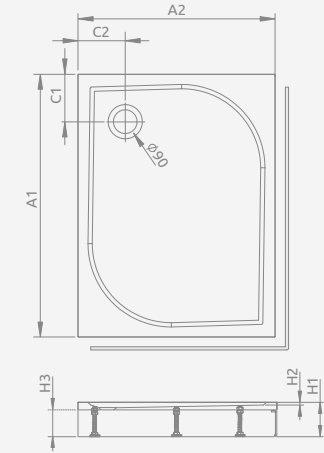

DELOS D with front panel

Shower tray with a removable panel, siphon outlet \varnothing 90 mm, installing legs included, recommended siphons TB90, TB21, TBXS, R500, R580, R583, R510, 690 P, R400 SLIM PLUS, R400W SLIM. Picture shows right version of the panel. Shower tray is always the same.

| Model | Art. No. |
|------------------------|-------------|
| DELOS D + panel 80x75 | 4D87514-03L |
| DELOS D + panel 80x75 | 4D87514-03R |
| DELOS D + panel 90x75 | 4D97514-03L |
| DELOS D + panel 90x75 | 4D97514-03R |
| DELOS D + panel 100x75 | 4D17515-03L |
| DELOS D + panel 100x75 | 4D17515-03R |

Left version

Right version

| DELOS D + panel | A1 | A2 | C1 | C2 | H1 | H2 | H3 |
|-----------------|------|-----|-----|-----|-----|----|----|
| 80x75 | 800 | 750 | 180 | 180 | 145 | 12 | 94 |
| 90x75 | 900 | 750 | 180 | 180 | 145 | 12 | 94 |
| 100x75 | 1000 | 750 | 180 | 180 | 150 | 12 | 94 |

LAROS D Compact

Shower tray with an integrated panel, siphon outlet \varnothing 90 mm, installing legs included, recommended siphons TB90, TB21, TBXS, R500, R580, R583, R510, 690 P, R400 SLIM PLUS, R400W SLIM.