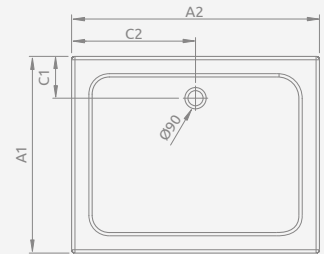

DELOS D with front panel

Shower tray with a removable panel, siphon outlet \varnothing 90 mm, installing legs included, recommended siphons TB90, TB21, TBXS, R500, R580, R583, R510, 690 P, R400 SLIM PLUS, R400W SLIM. Picture shows right version of the panel. Shower tray is always the same.

Left version

Right version

| DELOS D + panel | A1 | A2 | C1 | C2 | H1 | H2 | H3 |
|-----------------|------|-----|-----|-----|-----|----|----|
| 80x75 | 800 | 750 | 180 | 180 | 145 | 12 | 94 |
| 90x75 | 900 | 750 | 180 | 180 | 145 | 12 | 94 |
| 100x75 | 1000 | 750 | 180 | 180 | 150 | 12 | 94 |

LAROS D Compact

Shower tray with an integrated panel, siphon outlet \varnothing 90 mm, installing legs included, recommended siphons TB90, TB21, TBXS, R500, R580, R583, R510, 690 P, R400 SLIM PLUS, R400W SLIM.