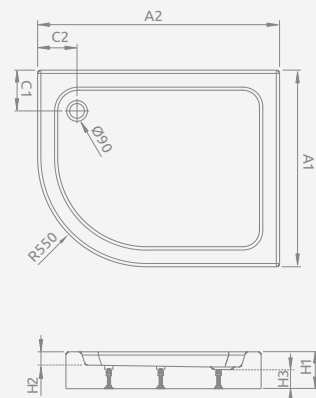

Left version

Right version

Model	Art. No.
PATMOS E 100×80 L	4P81155-03L
PATMOS E 100×80 R	4P81155-03R
PATMOS E 120×90 L	4P91217-03L
PATMOS E 120×90 R	4P91217-03R

PATMOS E

Shower tray with a removable panel, siphon outlet \varnothing 90 mm, installing frame included, recommended siphons TB21, TBXS, 690 P, TB90, R500, R510, R580, R583, R400 SLIM PLUS, R400W SLIM.

Left version

Right version

PATMOS E	A1	A2	B1	B2	C1	C2	H1	H2	H3
100×80	800	1000	250	450	260	260	160	20	80
120×90	900	1200	350	650	290	290	160	20	80

Left version

Right version

Model	Art. No.
LAROS E Compact 100×80 L	SLE81017-01L
LAROS E Compact 100×80 R	SLE81017-01R

LAROS E Compact

Shower tray with an integrated panel, siphon outlet \varnothing 90 mm, installing legs included, recommended siphons TB90, TB21, TBXS, R500, R580, R583, R510, 690 P, R400 SLIM PLUS, R400W SLIM.

Left version

Right version

LAROS E	A1	A2	C1	C2	H1	H2	H3
100×80	800	1000	190	190	170	55	90