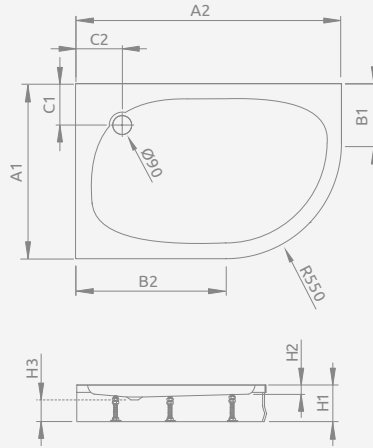

Left version

Right version

Model	Art. No.
PATMOS E 100×80 L	4P81155-03L
PATMOS E 100×80 R	4P81155-03R
PATMOS E 120×90 L	4P91217-03L
PATMOS E 120×90 R	4P91217-03R

PATMOS E

Shower tray with a removable panel, siphon outlet \varnothing 90 mm, installing frame included, recommended siphons TB21, TBXS, 690 P, TB90, R500, R510, R580, R583, R400 SLIM PLUS, R400W SLIM.

Left version

Right version

PATMOS E	A1	A2	B1	B2	C1	C2	H1	H2	H3
100×80	800	1000	250	450	260	260	160	20	80
120×90	900	1200	350	650	290	290	160	20	80

Left version

Right version

Model	Art. No.
LAROS E Compact 100×80 L	SLE81017-01L
LAROS E Compact 100×80 R	SLE81017-01R

LAROS E Compact

Shower tray with an integrated panel, siphon outlet \varnothing 90 mm, installing legs included, recommended siphons TB90, TB21, TBXS, R500, R580, R583, R510, 690 P, R400 SLIM PLUS, R400W SLIM.

Left version

Right version

LAROS E	A1	A2	C1	C2	H1	H2	H3
100×80	800	1000	190	190	170	55	90