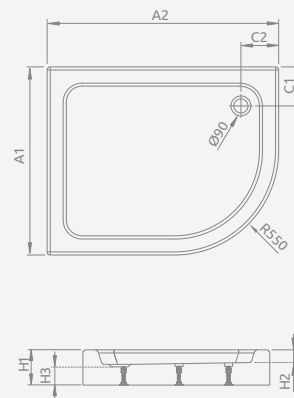

Left version

Right version

Model	Art. No.
PATMOS E 100×80 L	4P81155-03L
PATMOS E 100×80 R	4P81155-03R
PATMOS E 120×90 L	4P91217-03L
PATMOS E 120×90 R	4P91217-03R

PATMOS E

Shower tray with a removable panel, siphon outlet \varnothing 90 mm, installing frame included, recommended siphons TB21, TBXS, 690 P, TB90, R500, R510, R580, R583, R400 SLIM PLUS, R400W SLIM.

Left version

Right version

PATMOS E	A1	A2	B1	B2	C1	C2	H1	H2	H3
100×80	800	1000	250	450	260	260	160	20	80
120×90	900	1200	350	650	290	290	160	20	80

Left version

Right version

Model	Art. No.
LAROS E Compact 100×80 L	SLE81017-01L
LAROS E Compact 100×80 R	SLE81017-01R

LAROS E Compact

Shower tray with an integrated panel, siphon outlet \varnothing 90 mm, installing legs included, recommended siphons TB90, TB21, TBXS, R500, R580, R583, R510, 690 P, R400 SLIM PLUS, R400W SLIM.

Left version

Right version

LAROS E	A1	A2	C1	C2	H1	H2	H3
100×80	800	1000	190	190	170	55	90