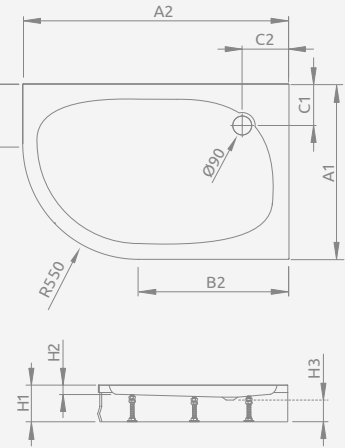

Left version

Right version

Model	Art. No.
PATMOS E 100×80 L	4P81155-03L
PATMOS E 100×80 R	4P81155-03R
PATMOS E 120×90 L	4P91217-03L
PATMOS E 120×90 R	4P91217-03R

PATMOS E

Shower tray with a removable panel, siphon outlet \varnothing 90 mm, installing frame included, recommended siphons TB21, TBXS, 690 P, TB90, R500, R510, R580, R583, R400 SLIM PLUS, R400W SLIM.

Left version

Right version

PATMOS E	A1	A2	B1	B2	C1	C2	H1	H2	H3
100×80	800	1000	250	450	260	260	160	20	80
120×90	900	1200	350	650	290	290	160	20	80

Left version

Right version

Model	Art. No.
LAROS E Compact 100×80 L	SLE81017-01L
LAROS E Compact 100×80 R	SLE81017-01R

LAROS E Compact

Shower tray with an integrated panel, siphon outlet \varnothing 90 mm, installing legs included, recommended siphons TB90, TB21, TBXS, R500, R580, R583, R510, 690 P, R400 SLIM PLUS, R400W SLIM.

Left version

Right version

LAROS E	A1	A2	C1	C2	H1	H2	H3
100×80	800	1000	190	190	170	55	90