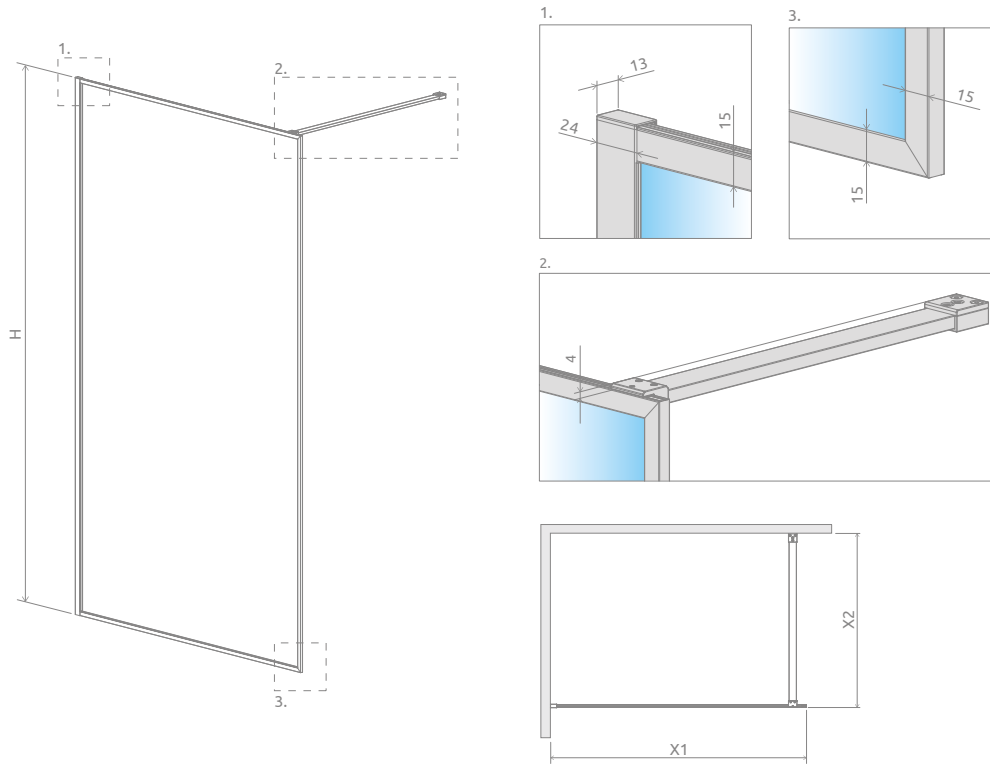

TECHNICAL DRAWINGS

Model	X1	X2	H
Modo F II 50	491-501	maks. 1200	2010
Modo F II 55	541-551	maks. 1200	2010
Modo F II 60	591-601	maks. 1200	2010
Modo F II 65	641-651	maks. 1200	2010
Modo F II 70	691-701	maks. 1200	2010
Modo F II 75	741-751	maks. 1200	2010
Modo F II 80	791-801	maks. 1200	2010
Modo F II 85	841-851	maks. 1200	2010
Modo F II 90	891-901	maks. 1200	2010
Modo F II 95	941-951	maks. 1200	2010
Modo F II 100	991-1001	maks. 1200	2010
Modo F II 105	1041-1051	maks. 1200	2010

Model	X1	X2	H
Modo F II 110	1091-1101	maks. 1200	2010
Modo F II 115	1141-1151	maks. 1200	2010
Modo F II 120	1191-1201	maks. 1200	2010
Modo F II 125	1241-1251	maks. 1200	2010
Modo F II 130	1291-1301	maks. 1200	2010
Modo F II 135	1341-1351	maks. 1200	2010
Modo F II 140	1391-1401	maks. 1200	2010
Modo F II 145	1441-1451	maks. 1200	2010
Modo F II 150	1491-1501	maks. 1200	2010
Modo F II 155	1541-1551	maks. 1200	2010
Modo F II 160	1591-1601	maks. 1200	2010