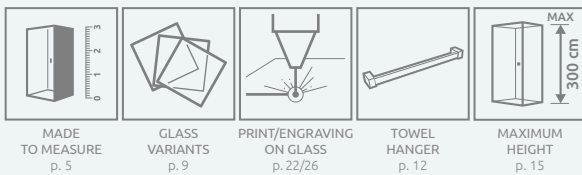

ADDITIONAL OPTIONS

RECOMMENDED SHOWER TRAYS

Dimensions are given in mm.