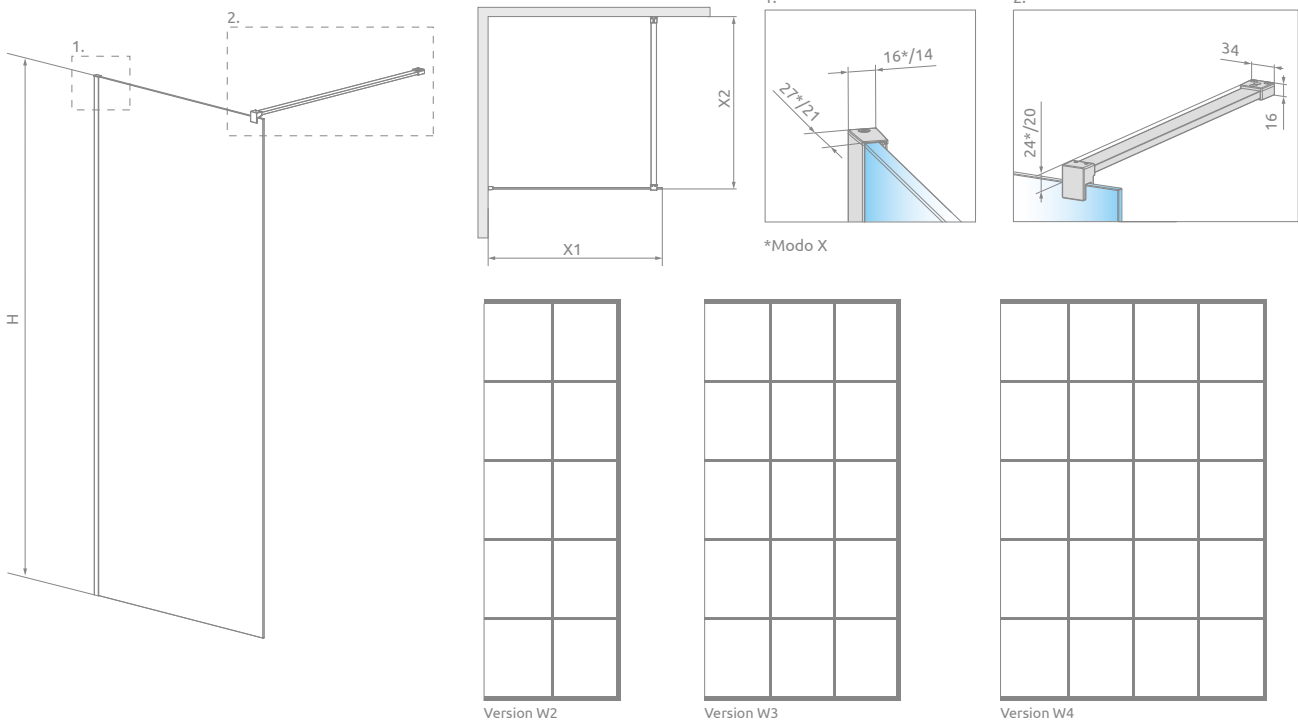

## TECHNICAL DRAWINGS

Model	X1	X2	H	Version (Factory)
Modo (X/New) Black II (Factory/Frame) 50	485-495	max 1200	2000	W2
Modo (X/New) Black II (Factory/Frame) 55	535-545	max 1200	2000	
Modo (X/New) Black II (Factory/Frame) 60	585-595	max 1200	2000	
Modo (X/New) Black II (Factory/Frame) 65	635-645	max 1200	2000	
Modo (X/New) Black II (Factory/Frame) 70	685-695	max 1200	2000	
Modo (X/New) Black II (Factory/Frame) 75	735-745	max 1200	2000	
Modo (X/New) Black II (Factory/Frame) 80	785-795	max 1200	2000	
Modo (X/New) Black II (Factory/Frame) 85	835-845	max 1200	2000	
Modo (X/New) Black II (Factory/Frame) 90	885-895	max 1200	2000	W3
Modo (X/New) Black II (Factory/Frame) 95	935-945	max 1200	2000	
Modo (X/New) Black II (Factory/Frame) 100	985-995	max 1200	2000	
Modo (X/New) Black II (Factory/Frame) 105	1035-1045	max 1200	2000	
Modo (X/New) Black II (Factory/Frame) 110	1085-1095	max 1200	2000	
Modo (X/New) Black II (Factory/Frame) 115	1135-1145	max 1200	2000	
Modo (X/New) Black II (Factory/Frame) 120	1185-1195	max 1200	2000	W4
Modo (X/New) Black II (Factory/Frame) 125	1235-1245	max 1200	2000	
Modo (X/New) Black II (Factory/Frame) 130	1285-1295	max 1200	2000	
Modo (X/New) Black II (Factory/Frame) 140	1385-1395	max 1200	2000	
Modo (X/New) Black II (Factory/Frame) 150	1485-1495	max 1200	2000	
Modo (X/New) Black II (Factory/Frame) 160	1585-1595	max 1200	2000	

## ADDITIONAL OPTIONS

Telescopic support bar	For glass	Height	Colour	Art. No.
	8 mm	max 3000 mm		WD-008-02-54