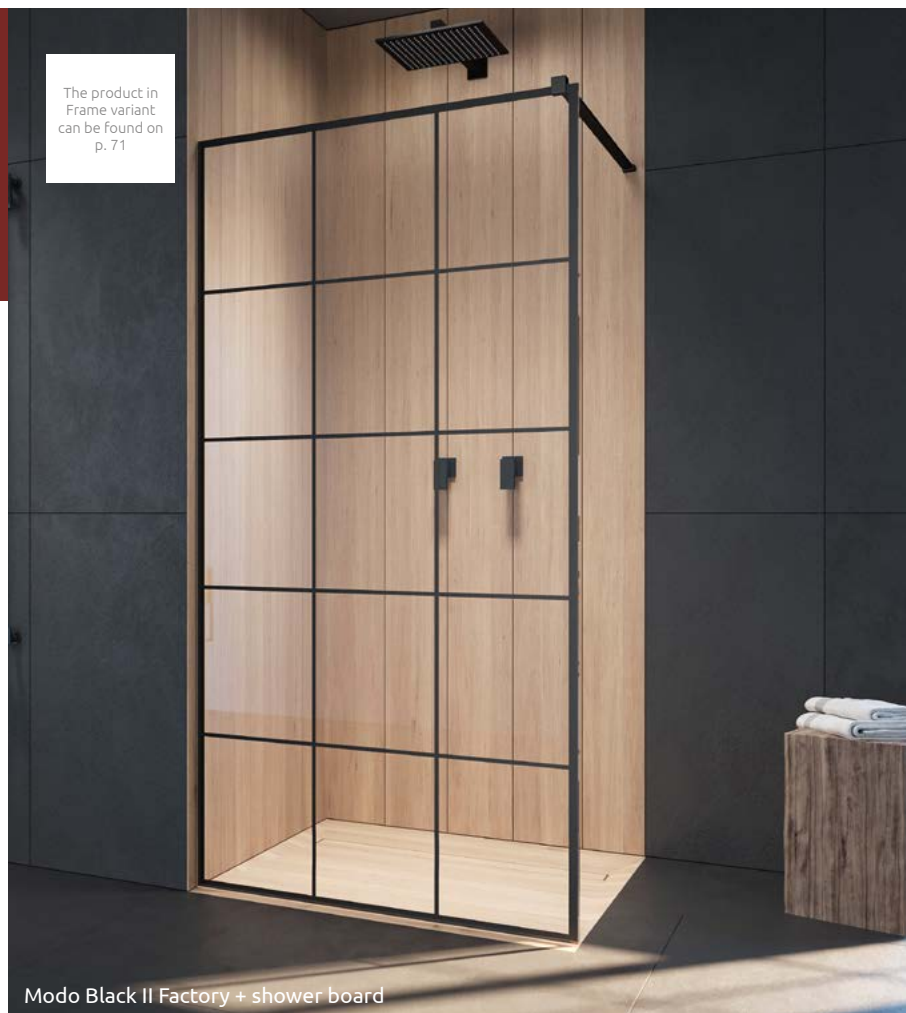

# Modo New II (Factory/Frame)

The product in Frame variant can be found on p. 71

Modo X

Modo

Profile finish:

54 Black

Modo Black II Factory + shower board

The pattern is made of durable ceramic paint, applied from the outside, which fuses with the glass during the toughening process.