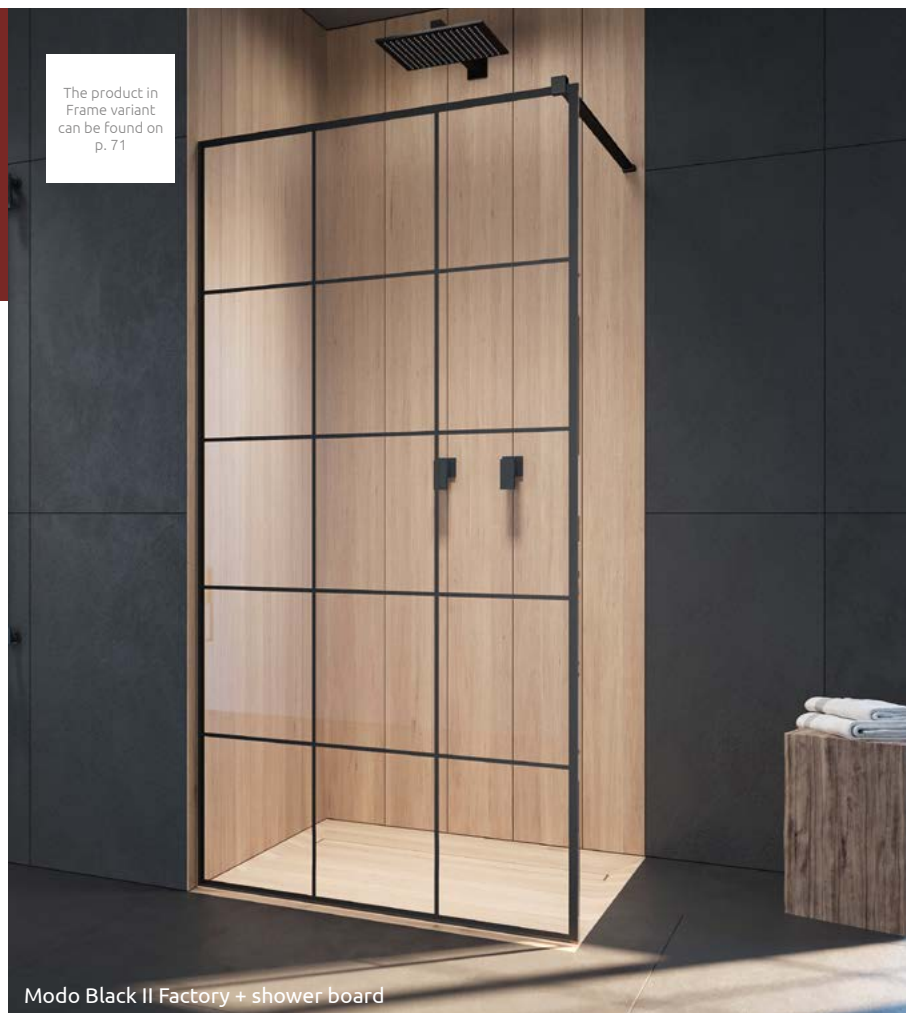

Modo X II (Factory/Frame)

Modo New II (Factory/Frame)

The product in Frame variant can be found on p. 71

Modo X

Modo

Profile finish:

54 Black

Modo Black II Factory + shower board

The pattern is made of durable ceramic paint, applied from the outside, which fuses with the glass during the toughening process.

A universal shower enclosure that can be assembled as a left-hand or right-hand version.