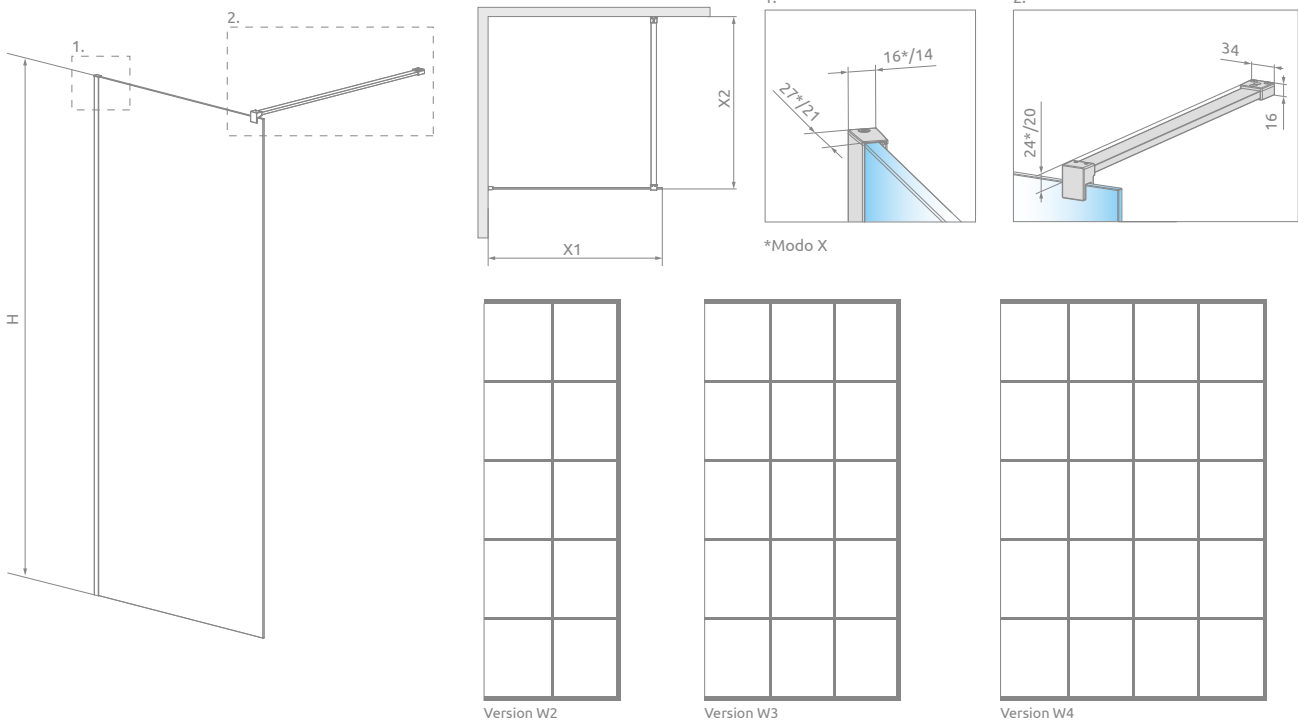

Modo X II (Factory/Frame)

Modo New II (Factory/Frame)

The product in Frame variant can be found on p. 71

Modo X

Modo

Profile finish:

54 Black

Modo Black II Factory + shower board

The pattern is made of durable ceramic paint, applied from the outside, which fuses with the glass during the toughening process.

A universal shower enclosure that can be assembled as a left-hand or right-hand version.

TECHNICAL DRAWINGS

Model	X1	X2	H	Version (Factory)
Modo (X/New) Black II (Factory/Frame) 50	485-495	max 1200	2000	W2
Modo (X/New) Black II (Factory/Frame) 55	535-545	max 1200	2000	
Modo (X/New) Black II (Factory/Frame) 60	585-595	max 1200	2000	
Modo (X/New) Black II (Factory/Frame) 65	635-645	max 1200	2000	
Modo (X/New) Black II (Factory/Frame) 70	685-695	max 1200	2000	
Modo (X/New) Black II (Factory/Frame) 75	735-745	max 1200	2000	
Modo (X/New) Black II (Factory/Frame) 80	785-795	max 1200	2000	
Modo (X/New) Black II (Factory/Frame) 85	835-845	max 1200	2000	W3
Modo (X/New) Black II (Factory/Frame) 90	885-895	max 1200	2000	
Modo (X/New) Black II (Factory/Frame) 95	935-945	max 1200	2000	
Modo (X/New) Black II (Factory/Frame) 100	985-995	max 1200	2000	
Modo (X/New) Black II (Factory/Frame) 105	1035-1045	max 1200	2000	
Modo (X/New) Black II (Factory/Frame) 110	1085-1095	max 1200	2000	W4
Modo (X/New) Black II (Factory/Frame) 115	1135-1145	max 1200	2000	
Modo (X/New) Black II (Factory/Frame) 120	1185-1195	max 1200	2000	
Modo (X/New) Black II (Factory/Frame) 125	1235-1245	max 1200	2000	
Modo (X/New) Black II (Factory/Frame) 130	1285-1295	max 1200	2000	
Modo (X/New) Black II (Factory/Frame) 140	1385-1395	max 1200	2000	
Modo (X/New) Black II (Factory/Frame) 150	1485-1495	max 1200	2000	
Modo (X/New) Black II (Factory/Frame) 160	1585-1595	max 1200	2000	

ADDITIONAL OPTIONS

Telescopic support bar	For glass	Height	Colour	Art. No.
	8 mm	max 3000 mm		WD-008-02-54

RECOMMENDED SHOWER TRAYS