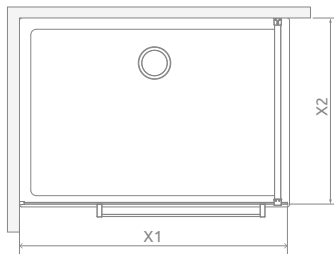

# Modo New II with hanger

Other colour versions of products from the series can be found on p. 71

In Modo New II model (sizes 100 to 160 cm) the hanger is placed asymmetrically.

Profile finish:

Glossy:

Matte:

# TECHNICAL DRAWINGS

Model	X1	X2	H1	H2	K
80	785-795	max 1200	2000	1000	580
85	835-845	max 1200	2000	1000	630
90	885-895	max 1200	2000	1000	680
95	935-945	max 1200	2000	1000	730
100	985-995	max 1200	2000	1000	750
105	1035-1045	max 1200	2000	1000	750
110	1085-1095	max 1200	2000	1000	750
115	1135-1145	max 1200	2000	1000	750
120	1185-1195	max 1200	2000	1000	750
125	1235-1245	max 1200	2000	1000	750
130	1285-1295	max 1200	2000	1000	750
135	1335-1345	max 1200	2000	1000	750
140	1385-1395	max 1200	2000	1000	750
145	1435-1445	max 1200	2000	1000	750
150	1485-1495	max 1200	2000	1000	750
155	1535-1545	max 1200	2000	1000	750
160	1585-1595	max 1200	2000	1000	750

Dimensions are given in mm.