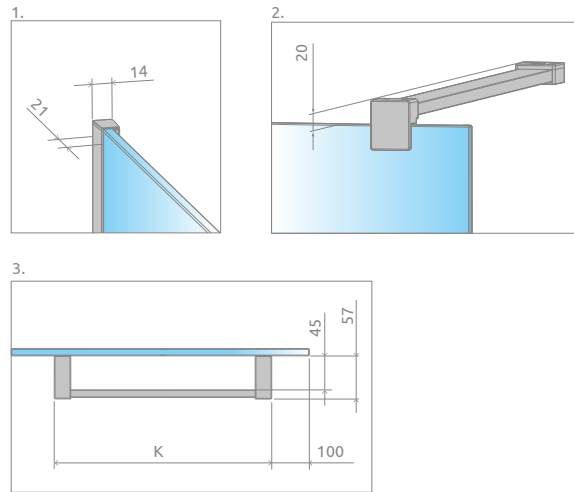

# Modo New II with hanger

Other colour versions of products from the series can be found on p. 71

In Modo New II model (sizes 100 to 160 cm) the hanger is placed asymmetrically.

Profile finish:

Glossy:

Matte:

Modo Black II with hanger + Kyntos F

In the article number, the symbol "XX" should be replaced with the symbol of the selected colour: 09, 91, 92, 93, 99

A universal shower enclosure that can be assembled as a left-hand or right-hand version.

# TECHNICAL DRAWINGS

Model	X1	X2	H1	H2	K
80	785-795	max 1200	2000	1000	580
85	835-845	max 1200	2000	1000	630
90	885-895	max 1200	2000	1000	680
95	935-945	max 1200	2000	1000	730
100	985-995	max 1200	2000	1000	750
105	1035-1045	max 1200	2000	1000	750
110	1085-1095	max 1200	2000	1000	750
115	1135-1145	max 1200	2000	1000	750
120	1185-1195	max 1200	2000	1000	750
125	1235-1245	max 1200	2000	1000	750
130	1285-1295	max 1200	2000	1000	750
135	1335-1345	max 1200	2000	1000	750
140	1385-1395	max 1200	2000	1000	750
145	1435-1445	max 1200	2000	1000	750
150	1485-1495	max 1200	2000	1000	750
155	1535-1545	max 1200	2000	1000	750
160	1585-1595	max 1200	2000	1000	750