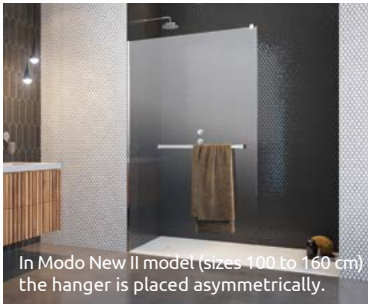

# Modo New II with hanger

Other colour versions of products from the series can be found on p. 71

In Modo New II model (sizes 100 to 160 cm) the hanger is placed asymmetrically.

Profile finish:

Glossy:

Matte: