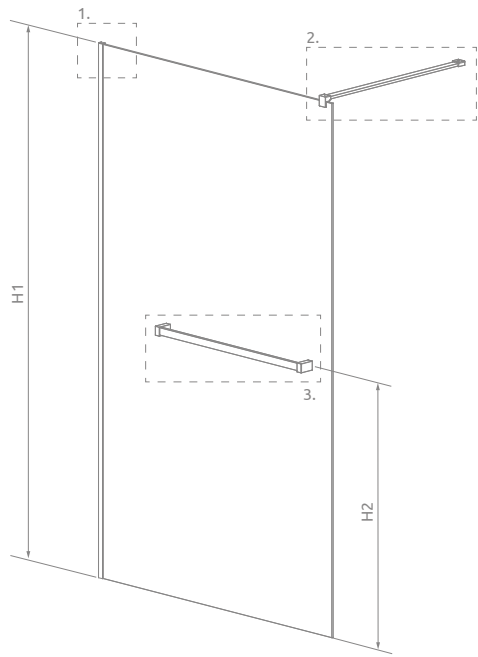

# Modo New II with hanger

Other colour versions of products from the series can be found on p. 71

In Modo New II model (sizes 100 to 160 cm) the hanger is placed asymmetrically.

Profile finish:

Glossy:

Matte:

Modo Black II with hanger + Kyntos F

In the article number, the symbol "XX" should be replaced with the symbol of the selected colour: 09, 91, 92, 93, 99

A universal shower enclosure that can be assembled as a left-hand or right-hand version.

# TECHNICAL DRAWINGS

Model	X1	X2	H1	H2	K
80	785-795	max 1200	2000	1000	580
85	835-845	max 1200	2000	1000	630
90	885-895	max 1200	2000	1000	680
95	935-945	max 1200	2000	1000	730
100	985-995	max 1200	2000	1000	750
105	1035-1045	max 1200	2000	1000	750
110	1085-1095	max 1200	2000	1000	750
115	1135-1145	max 1200	2000	1000	750
120	1185-1195	max 1200	2000	1000	750
125	1235-1245	max 1200	2000	1000	750
130	1285-1295	max 1200	2000	1000	750
135	1335-1345	max 1200	2000	1000	750
140	1385-1395	max 1200	2000	1000	750
145	1435-1445	max 1200	2000	1000	750
150	1485-1495	max 1200	2000	1000	750
155	1535-1545	max 1200	2000	1000	750
160	1585-1595	max 1200	2000	1000	750

Dimensions are given in mm.