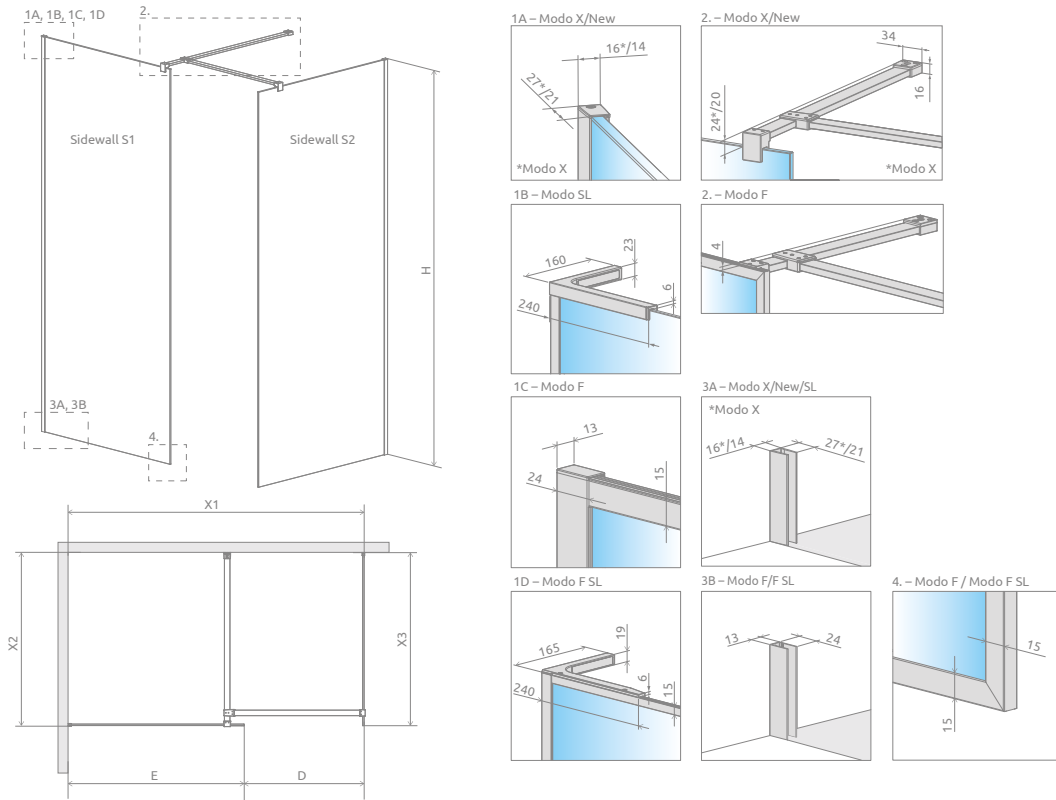

### Modo X III (Factory/Frame) / Modo New III (Factory/Frame)

To place an order for Modo X III (Factory/Frame) or Modo New III (Factory/Frame), please specify 3 article numbers: two Modo (X/New) II (Factory/Frame) walls available on page 42 and a connector support bar in black. Connector of support bars

## TECHNICAL DRAWINGS

It is possible to create a shower enclosure with a fixed, L-shaped sidewall SW 300 mm wide. In this case, when ordering, please also specify the sidewall index number: chrome - 388000-01-01, black - 388000-54-01.