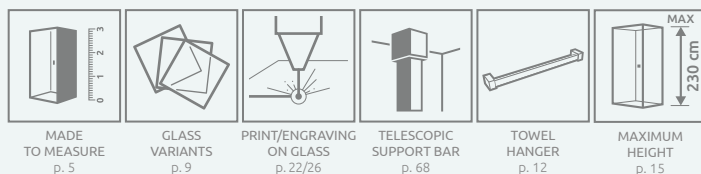

ADDITIONAL OPTIONS

Telescopic support bar	For glass	Height	Colour	Art. No.
	8 mm	max 3000 mm		WD-008-02
				WD-008-02-54