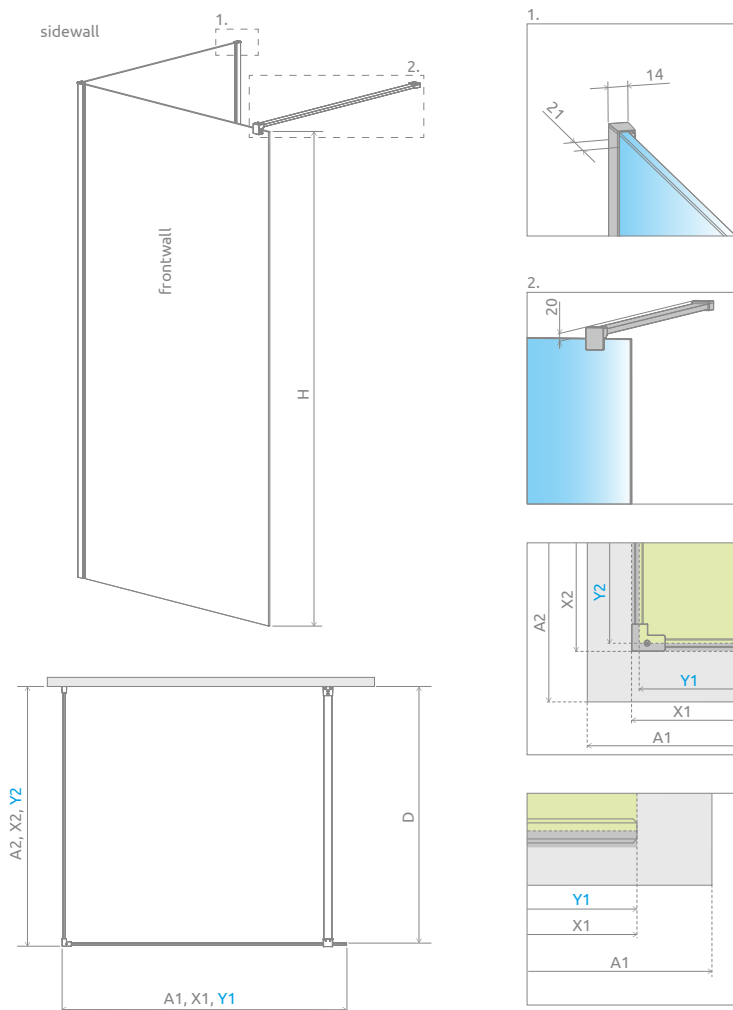

Modo New IV

Other colour versions of products from the series can be found on p. 71

There is a possibility to buy fixed SW side walls.

Modo New IV+ Kyntos F

Profile finish:

01 Chrome 54 Black

Shower enclosure set consists of 2 parts: front wall IV and sidewall II. Please specify all the article numbers when placing an order.

TECHNICAL DRAWINGS

It is possible to create a shower enclosure with a fixed, L-shaped sidewall SW 300 mm wide. It can be matched with 8 mm glass only. In this case, when ordering, please also specify the sidewall index number: chrome - 388000-01-01, black - 388000-54-01.

Front	A1	X1	Y1	H
80	800	773	767	2000
90	900	873	867	2000
100	1000	973	967	2000
110	1100	1073	1067	2000
120	1200	1173	1167	2000
130	1300	1273	1267	2000
140	1400	1373	1367	2000

Sidewall	A2	X2	Y2	D
70	700	688-698	682-692	678-688
75	750	738-748	732-742	728-738
80	800	788-798	782-792	778-788
85	850	838-848	832-842	828-838
90	900	888-898	882-892	878-888
95	950	938-948	932-942	928-938
100	1000	988-998	982-992	978-988

ADDITIONAL OPTIONS

Telescopic support bar	For glass	Height	Colour	Art. No.
	8 mm	max 3000 mm		WD-008-02
				WD-008-02-54

RECOMMENDED SHOWER TRAYS

Dimensions are given in mm.