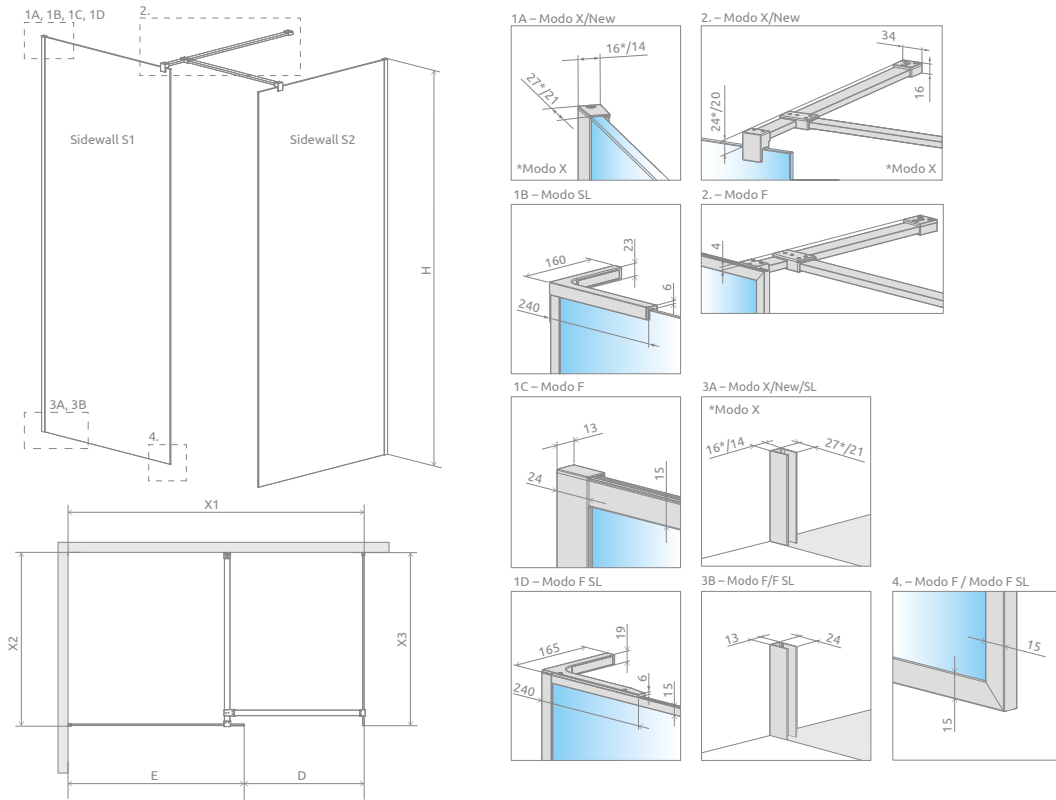

Modo X III (Factory/Frame) / Modo New III (Factory/Frame)

To place an order for Modo X III (Factory/Frame) or Modo New III (Factory/Frame), please specify 3 article numbers: two Modo (X/New) II (Factory/Frame) walls available on page 42 and a connector support bar in black. Connector of support bars

Modo SL III / Modo F SL III

To place an order for Modo SL III / Modo F SL III, please specify 2 article numbers: two Modo SL / F SL II walls available on page 44.

TECHNICAL DRAWINGS

It is possible to create a shower enclosure with a fixed, L-shaped sidewall SW 300 mm wide. In this case, when ordering, please also specify the sidewall index number: chrome - 388000-01-01, black - 388000-54-01.