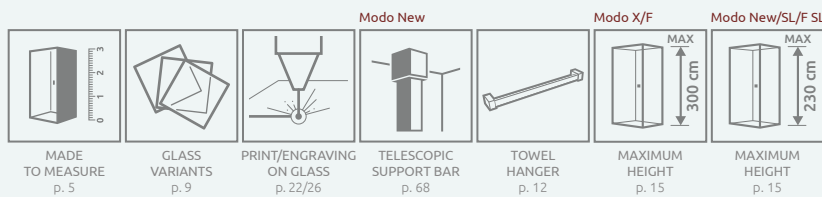

ADDITIONAL OPTIONS

Telescopic support bar	For glass	Height	Colour	Art. No.
	8 mm	max 3000 mm		WD-008-02
				WD-008-02-54