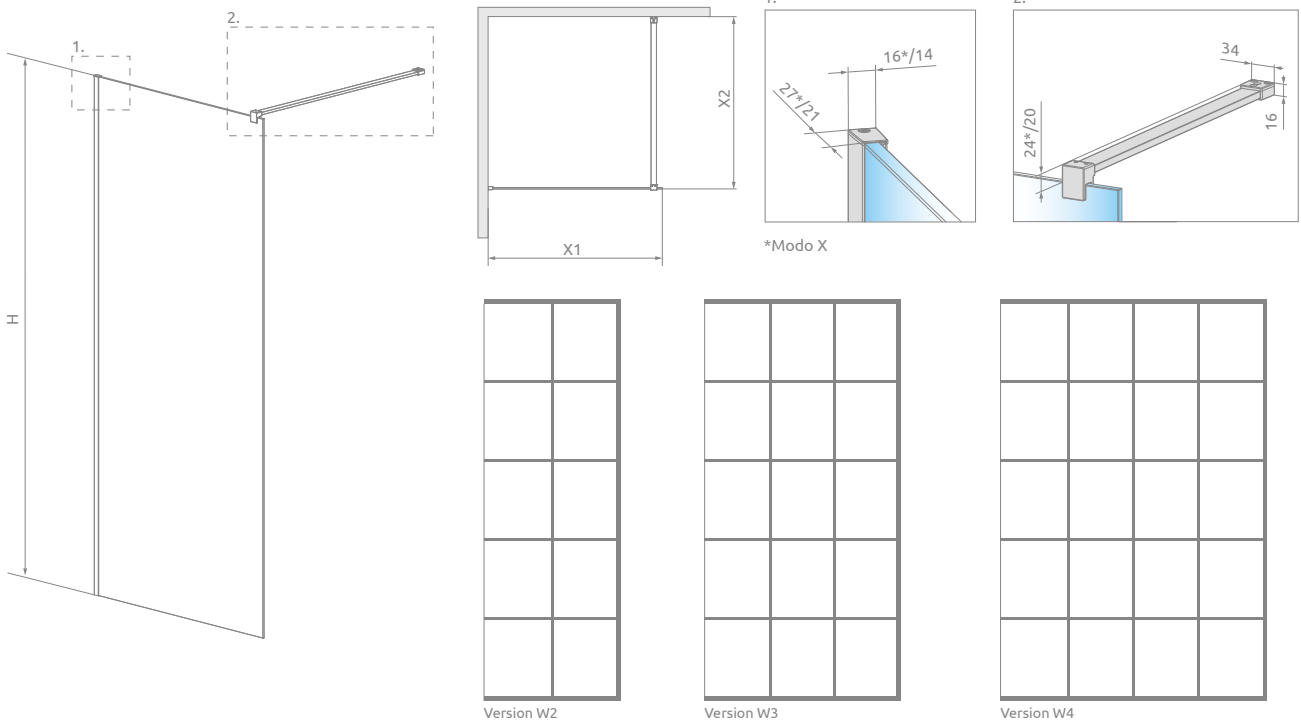

## TECHNICAL DRAWINGS

Model	X1	X2	H	Version (Factory)
Modo (X/New) Black II (Factory/Frame) 50	485-495	max 1200	2000	W2
Modo (X/New) Black II (Factory/Frame) 55	535-545	max 1200	2000	
Modo (X/New) Black II (Factory/Frame) 60	585-595	max 1200	2000	
Modo (X/New) Black II (Factory/Frame) 65	635-645	max 1200	2000	
Modo (X/New) Black II (Factory/Frame) 70	685-695	max 1200	2000	
Modo (X/New) Black II (Factory/Frame) 75	735-745	max 1200	2000	
Modo (X/New) Black II (Factory/Frame) 80	785-795	max 1200	2000	
Modo (X/New) Black II (Factory/Frame) 85	835-845	max 1200	2000	W3
Modo (X/New) Black II (Factory/Frame) 90	885-895	max 1200	2000	
Modo (X/New) Black II (Factory/Frame) 95	935-945	max 1200	2000	
Modo (X/New) Black II (Factory/Frame) 100	985-995	max 1200	2000	
Modo (X/New) Black II (Factory/Frame) 105	1035-1045	max 1200	2000	
Modo (X/New) Black II (Factory/Frame) 110	1085-1095	max 1200	2000	
Modo (X/New) Black II (Factory/Frame) 115	1135-1145	max 1200	2000	
Modo (X/New) Black II (Factory/Frame) 120	1185-1195	max 1200	2000	W4
Modo (X/New) Black II (Factory/Frame) 125	1235-1245	max 1200	2000	
Modo (X/New) Black II (Factory/Frame) 130	1285-1295	max 1200	2000	
Modo (X/New) Black II (Factory/Frame) 140	1385-1395	max 1200	2000	
Modo (X/New) Black II (Factory/Frame) 150	1485-1495	max 1200	2000	
Modo (X/New) Black II (Factory/Frame) 160	1585-1595	max 1200	2000	

## ADDITIONAL OPTIONS

Telescopic support bar	For glass	Height	Colour	Art. No.
	8 mm	max 3000 mm		WD-008-02-54