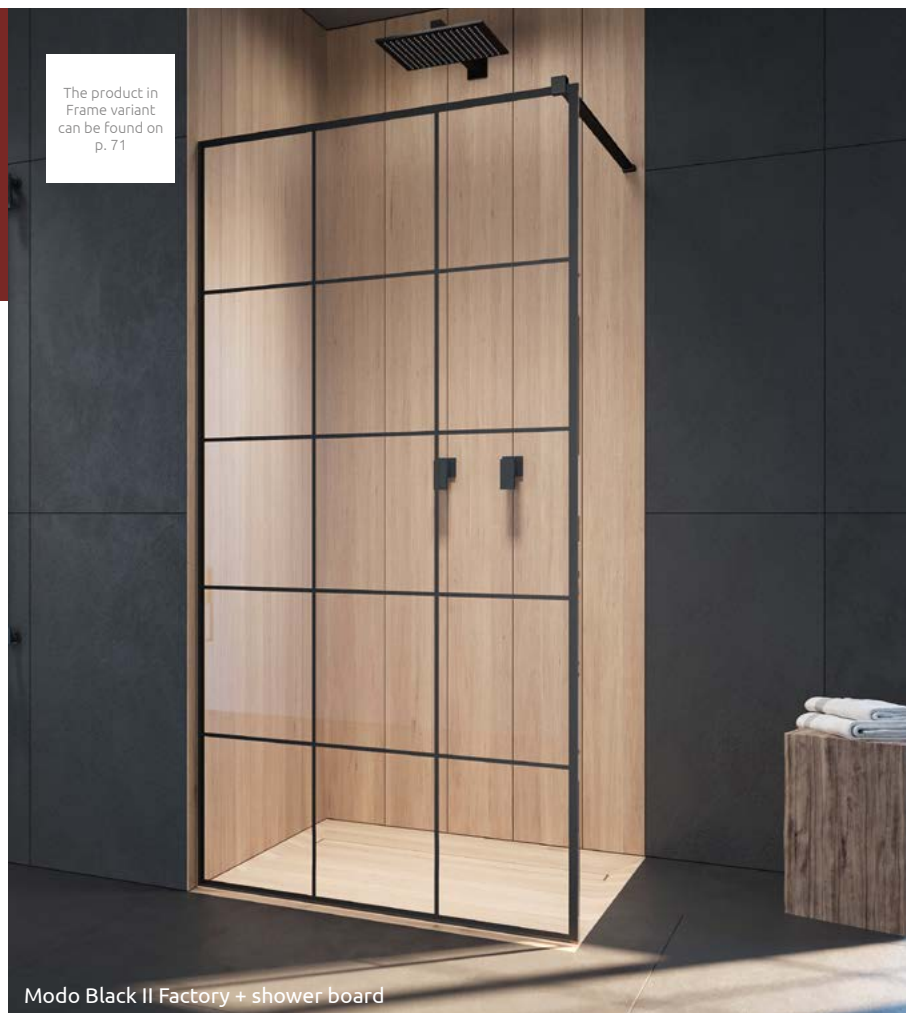

# Modo New II (Factory/Frame)

The product in  
Frame variant  
can be found on  
p. 71

Modo X

Modo

Profile finish:

54 Black

Modo Black II Factory + shower board

The pattern is made of durable ceramic paint, applied from the outside, which fuses with the glass during the toughening process.