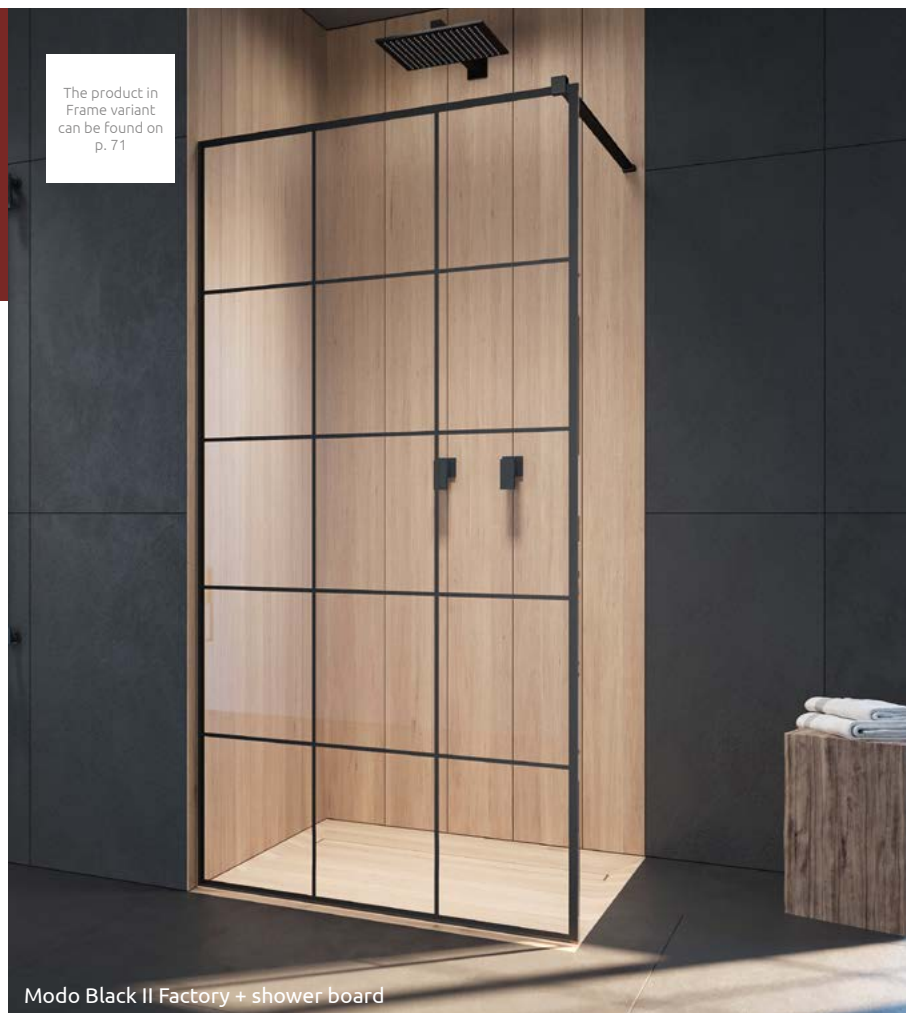

Modo X II (Factory/Frame)

Modo New II (Factory/Frame)

The product in
Frame variant
can be found on
p. 71

Modo X

Modo

Profile finish:

54 Black

Modo Black II Factory + shower board

The pattern is made of durable ceramic paint, applied from the outside, which fuses with the glass during the toughening process.

A universal shower enclosure that can be assembled as a left-hand or right-hand version.