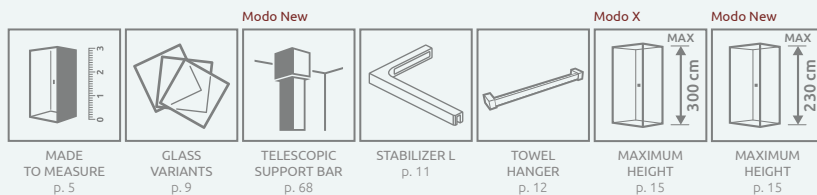

ADDITIONAL OPTIONS