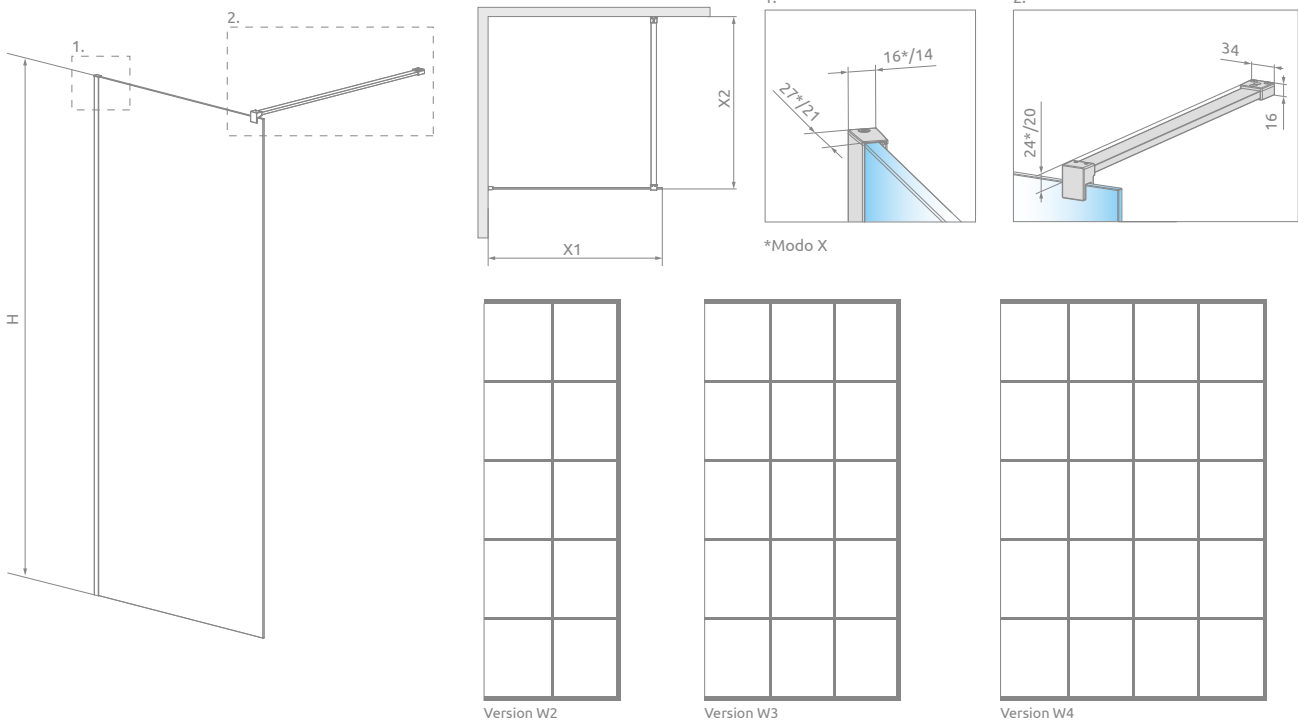

Modo X II (Factory/Frame)

Modo New II (Factory/Frame)

The product in
Frame variant
can be found on
p. 71

Modo X

Modo

Profile finish:

54 Black

Modo Black II Factory + shower board

The pattern is made of durable ceramic paint, applied from the outside, which fuses with the glass during the toughening process.

A universal shower enclosure that can be assembled as a left-hand or right-hand version.

TECHNICAL DRAWINGS

Model	X1	X2	H	Version (Factory)
Modo (X/New) Black II (Factory/Frame) 50	485-495	max 1200	2000	W2
Modo (X/New) Black II (Factory/Frame) 55	535-545	max 1200	2000	
Modo (X/New) Black II (Factory/Frame) 60	585-595	max 1200	2000	
Modo (X/New) Black II (Factory/Frame) 65	635-645	max 1200	2000	
Modo (X/New) Black II (Factory/Frame) 70	685-695	max 1200	2000	
Modo (X/New) Black II (Factory/Frame) 75	735-745	max 1200	2000	
Modo (X/New) Black II (Factory/Frame) 80	785-795	max 1200	2000	
Modo (X/New) Black II (Factory/Frame) 85	835-845	max 1200	2000	
Modo (X/New) Black II (Factory/Frame) 90	885-895	max 1200	2000	
Modo (X/New) Black II (Factory/Frame) 95	935-945	max 1200	2000	
Modo (X/New) Black II (Factory/Frame) 100	985-995	max 1200	2000	
Modo (X/New) Black II (Factory/Frame) 105	1035-1045	max 1200	2000	
Modo (X/New) Black II (Factory/Frame) 110	1085-1095	max 1200	2000	W4
Modo (X/New) Black II (Factory/Frame) 115	1135-1145	max 1200	2000	
Modo (X/New) Black II (Factory/Frame) 120	1185-1195	max 1200	2000	
Modo (X/New) Black II (Factory/Frame) 125	1235-1245	max 1200	2000	
Modo (X/New) Black II (Factory/Frame) 130	1285-1295	max 1200	2000	
Modo (X/New) Black II (Factory/Frame) 140	1385-1395	max 1200	2000	
Modo (X/New) Black II (Factory/Frame) 150	1485-1495	max 1200	2000	
Modo (X/New) Black II (Factory/Frame) 160	1585-1595	max 1200	2000	

ADDITIONAL OPTIONS

Telescopic support bar	For glass	Height	Colour	Art. No.
	8 mm	max 3000 mm		WD-008-02-54

RECOMMENDED SHOWER TRAYS