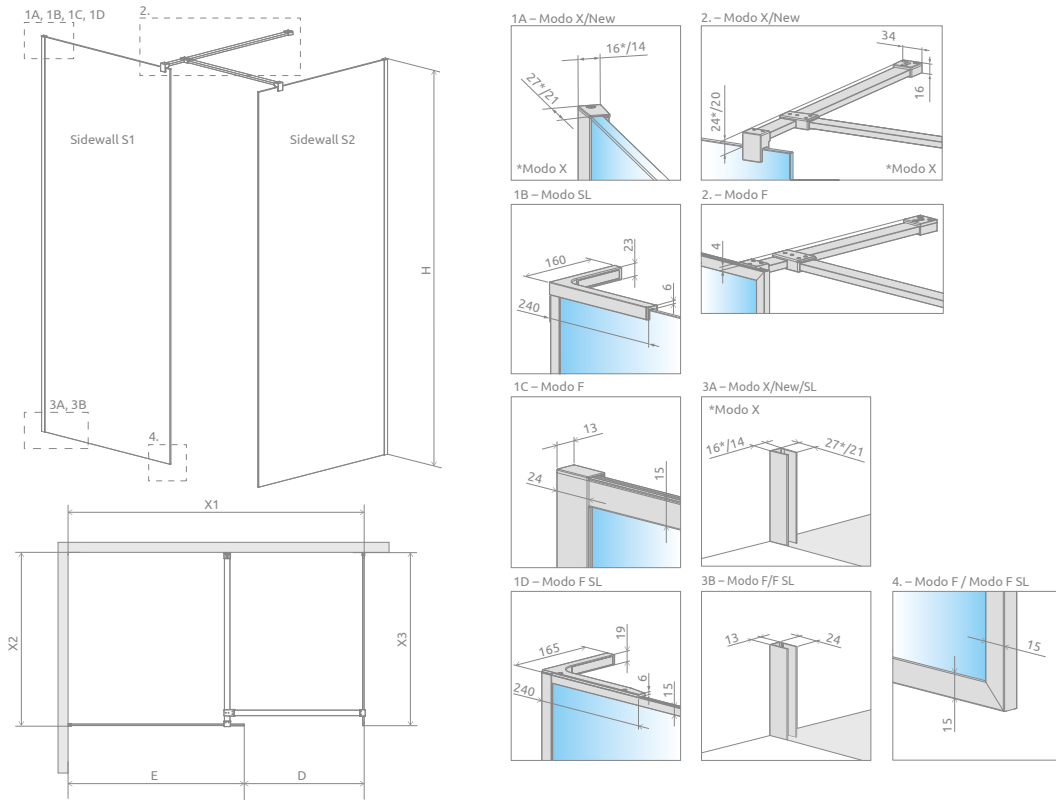

Modo X III (Factory/Frame) / Modo New III (Factory/Frame)

To place an order for Modo X III (Factory/Frame) or Modo New III (Factory/Frame), please specify 3 article numbers: two Modo (X/New) II (Factory/Frame) walls available on page 42 and a connector support bar in black. Connector of support bars

Modo SL III / Modo F SL III

To place an order for Modo SL III / Modo F SL III, please specify 2 article numbers: two Modo SL / F SL II walls available on page 44.

TECHNICAL DRAWINGS

It is possible to create a shower enclosure with a fixed, L-shaped sidewall SW 300 mm wide. It can be matched with 8mm glass only. In this case, when ordering, please also specify the sidewall index number: chrome - 388000-01-01, black - 388000-54-01.