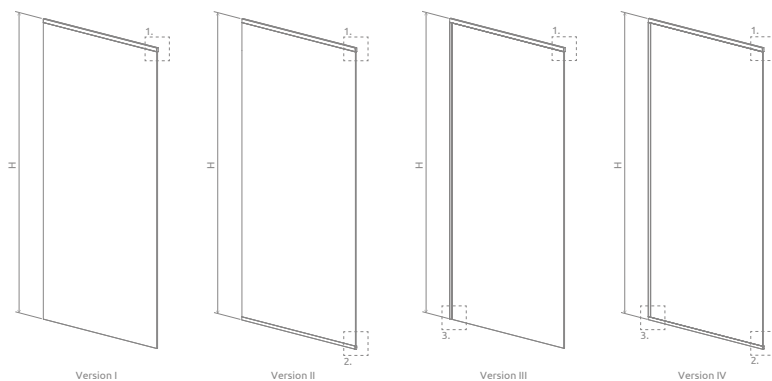

01 Chrome 54 Black

Modo XL + shower board

A universal shower enclosure that can be assembled as a left-hand or right-hand version.

Model	Overall dimension (X)	Height (H)	TRANSPARENT GLASS	
			profile finish: CHROME Art. No.	profile finish: BLACK Art. No.
Modo X II 30-100×200-250	max 1000	max 2500	389404-01-01	389404-54-01
Modo X II 100-160×200-250	max 1600	max 2500	389408-01-01	389408-54-01
Modo X II 30-100×250-300	max 1000	max 3000	389405-01-01	389405-54-01
Modo X II 100-160×250-300	max 1600	max 3000	389409-01-01	389409-54-01

TECHNICAL DRAWINGS

Model	X	H
30-100	max 1000	max 3000
100-160	max 1600	max 3000