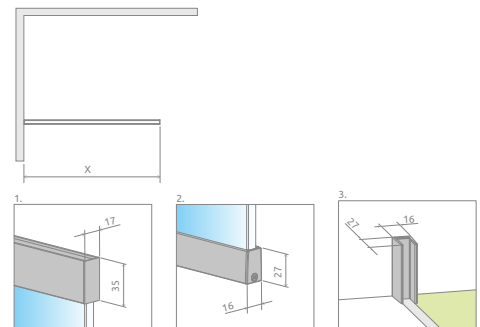

01 Chrome 54 Black

Modo XL + shower board

A universal shower enclosure that can be assembled as a left-hand or right-hand version.

Model	Overall dimension (X)	Height (H)	TRANSPARENT GLASS	
			profile finish: CHROME Art. No.	profile finish: BLACK Art. No.
Modo X II 30-100×200-250	max 1000	max 2500	389404-01-01	389404-54-01
Modo X II 100-160×200-250	max 1600	max 2500	389408-01-01	389408-54-01
Modo X II 30-100×250-300	max 1000	max 3000	389405-01-01	389405-54-01
Modo X II 100-160×250-300	max 1600	max 3000	389409-01-01	389409-54-01

TECHNICAL DRAWINGS

Model	X	H
30-100	max 1000	max 3000
100-160	max 1600	max 3000