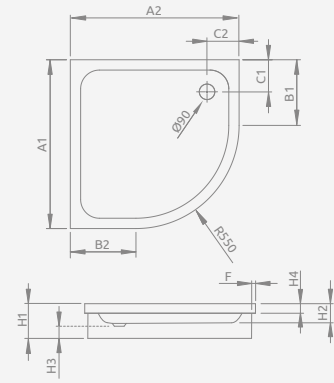

Model	Art. No.
SIROS A 80x80	SBA8817-1
SIROS A 90x90	SBA9917-1

■ SIROS A

Expanded polystyrene base **to be covered with tiles**, siphon outlet \varnothing 90 mm, recommended siphons TB21, TBXS, R500, R580, R583, R510, R400 SLIM PLUS, R400W SLIM.

SIROS A	A1	A2	B1	B2	C1	C2	F	H1	H2	H3	H4
80x80	800	800	250	250	180	180	15	170	70	90	36
90x90	900	900	350	350	180	180	15	170	70	90	36

Model	Art. No.
SIROS A Compact 80x80	SBA8817-2
SIROS A Compact 90x90	SBA9917-2

■ SIROS A Compact

Integrated panel, expanded polystyrene base, siphon outlet \varnothing 90 mm, recommended siphons TB21, TBXS, R500, R580, R583, R510, R400 SLIM PLUS, R400W SLIM.

SIROS A Compact	A1	A2	B1	B2	C1	C2	H1	H2	H3
80x80	800	800	250	250	180	180	170	70	90
90x90	900	900	350	350	180	180	170	70	90

Model	Art. No.
PATMOS B 90x90	4T99155-03

■ PATMOS B

Shower tray with a removable panel, siphon outlet \varnothing 90 mm, installing frame included, recommended siphons TB21, TBXS, 690 P, TB90, R500, R510, R580, R583, R400 SLIM PLUS, R400W SLIM.