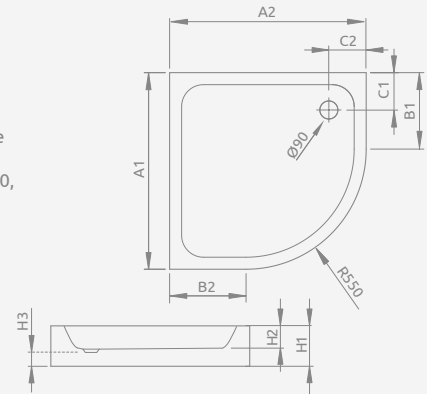

Model	Art. No.
SIROS A 80x80	SBA8817-1
SIROS A 90x90	SBA9917-1

■ SIROS A

Expanded polystyrene base **to be covered with tiles**, siphon outlet \varnothing 90 mm, recommended siphons TB21, TBXS, R500, R580, R583, R510, R400 SLIM PLUS, R400W SLIM.

SIROS A	A1	A2	B1	B2	C1	C2	F	H1	H2	H3	H4
80x80	800	800	250	250	180	180	15	170	70	90	36
90x90	900	900	350	350	180	180	15	170	70	90	36

Model	Art. No.
SIROS A Compact 80x80	SBA8817-2
SIROS A Compact 90x90	SBA9917-2

■ SIROS A Compact

Integrated panel, expanded polystyrene base, siphon outlet \varnothing 90 mm, recommended siphons TB21, TBXS, R500, R580, R583, R510, R400 SLIM PLUS, R400W SLIM.

SIROS A Compact	A1	A2	B1	B2	C1	C2	H1	H2	H3
80x80	800	800	250	250	180	180	170	70	90
90x90	900	900	350	350	180	180	170	70	90

Model	Art. No.
PATMOS B 90x90	4T99155-03

■ PATMOS B

Shower tray with a removable panel, siphon outlet \varnothing 90 mm, installing frame included, recommended siphons TB21, TBXS, 690 P, TB90, R500, R510, R580, R583, R400 SLIM PLUS, R400W SLIM.