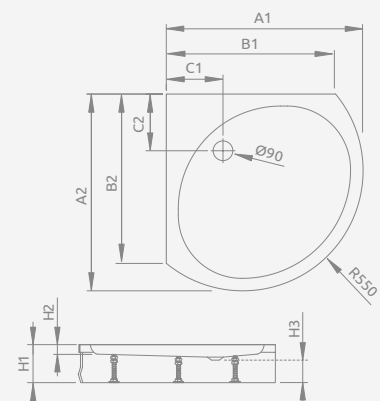

■ SIROS A Compact

Integrated panel, expanded polystyrene base, siphon outlet \varnothing 90 mm, recommended siphons TB21, TBXS, R500, R580, R583, R510, R400 SLIM PLUS, R400W SLIM.

SIROS A Compact	A1	A2	B1	B2	C1	C2	H1	H2	H3
80x80	800	800	250	250	180	180	170	70	90
90x90	900	900	350	350	180	180	170	70	90

Model	Art. No.
NAXOS A 80x80	SBA8841-1
NAXOS A 90x90	SBA9941-1

■ NAXOS A

Expanded polystyrene base, siphon outlet \varnothing 50 mm, recommended siphons TB50, 578 P.

NAXOS A	A1	A2	B1	B2	C1	C2	D1	D2	H1	H2	H3	H4
80x80	800	800	250	250	210	220	380	380	410	260	130	38
90x90	900	900	350	350	210	220	380	380	410	260	130	38

Model	Art. No.
PATMOS B 90x90	4T99155-03

■ PATMOS B

Shower tray with a removable panel, siphon outlet \varnothing 90 mm, installing frame included, recommended siphons TB21, TBXS, 690 P, TB90, R500, R510, R580, R583, R400 SLIM PLUS, R400W SLIM.

PATMOS B	A1	A2	B1	B2	C1	C2	H1	H2	H3
90 x 90	900	900	780	780	260	260	160	20	80