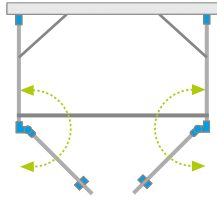

# Nes DWD+2S

Other colour versions of products from the series can be found on p. 258

Nes 8

Nes

Profile finish:

01 Chrome 54 Black

Nes DWD+2S + Giaros D

Shower enclosure set consists of 3 parts: set of doors and 2 sidewalls S2. Please specify all the article numbers when making an order.