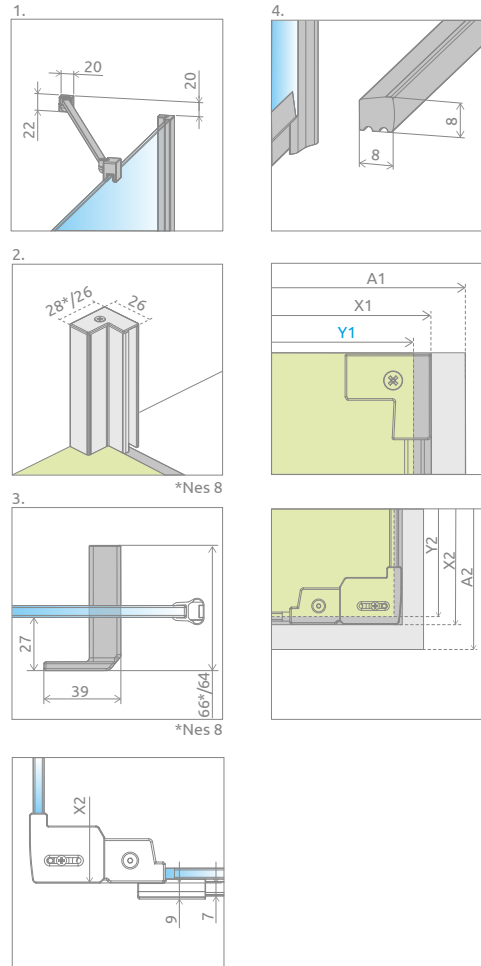

TECHNICAL DRAWINGS

There is a possibility of a paid replacement of transparent gaskets for black gaskets:
– option no.1 – only magnetic gaskets,
– option no. 2 – all gaskets (magnetic, vertical and horizontal).
The selected option must be clearly stated in the order.

Door	A1	X1	Y1	B	D	H
DWD+2S doors 80	800	775	765	320	640	2000
DWD+2S doors 90	900	875	865	370	740	2000
DWD+2S doors 100	1000	975	965	420	840	2000
DWD+2S doors 110	1100	1075	1065	470	940	2000
DWD+2S doors 120	1200	1175	1165	520	1040	2000

Sidewall S2	A2	X2	Y2
S2 70	700	675-690	670-685
S2 75	750	725-740	720-735
S2 80	800	775-790	770-785
S2 90	900	875-890	870-885
S2100	1000	975-990	970-985

ADDITIONAL OPTIONS

MADE TO MEASURE p. 5	GLASS VARIANTS p. 9	PRINT/ENGRAVING ON GLASS p. 22/26	EXTENSION PROFILES p. 19	STABILIZER L p. 11	HANDLE EXCHANGE OPTION p. 14	TOWEL HANGER p. 12	MAXIMUM HEIGHT p. 15

Extension profiles	profile finish: CHROME Art. No.	profile finish: BLACK Art. No.
	P01-276200001	P01-276200054
	P01-280200001	P01-280200054

* possibility of connecting extension profiles

RECOMMENDED SHOWER TRAYS

Kyntos C	Teos C	Zantos C	Giaros C	Doros Plus C	Doros C	Doros C Compact	Delos C	Argos C	Siros C	Siros C Compact	Argos C z obudową	Giaros D	Doros Plus D	Doros D	Doros D Compact
Argos D	Argos D z obudową	Delos D	Laros D Compact	Kyntos F	Teos F	Zantos F	Doros Plus F	Doros F	Doros F Compact	Shower boards with a drain line	Shower boards with a compact drain	Drain line