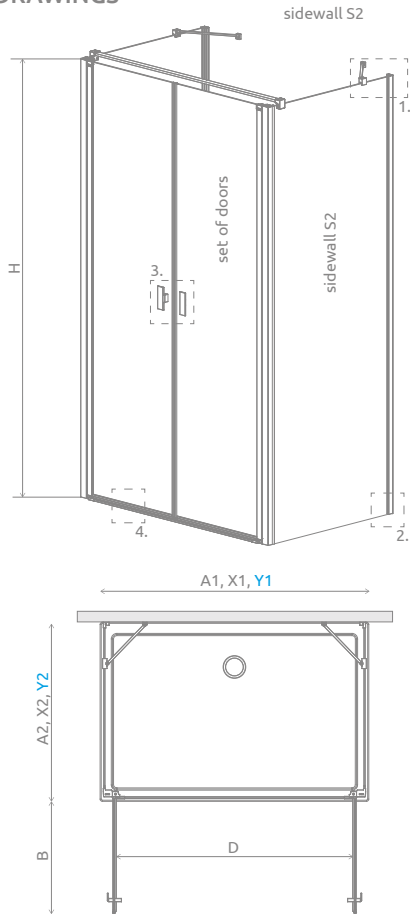

TECHNICAL DRAWINGS

There is a possibility of a paid replacement of transparent gaskets for black gaskets:
– option no.1 – only magnetic gaskets,
– option no. 2 – all gaskets (magnetic, vertical and horizontal).
The selected option must be clearly stated in the order.

Door	A1	X1	Y1	B	D	H
DWD+2S doors 80	800	775	765	320	640	2000
DWD+2S doors 90	900	875	865	370	740	2000
DWD+2S doors 100	1000	975	965	420	840	2000
DWD+2S doors 110	1100	1075	1065	470	940	2000
DWD+2S doors 120	1200	1175	1165	520	1040	2000

Sidewall S2	A2	X2	Y2
S2 70	700	675-690	670-685
S2 75	750	725-740	720-735
S2 80	800	775-790	770-785
S2 90	900	875-890	870-885
S2100	1000	975-990	970-985

ADDITIONAL OPTIONS

MADE TO MEASURE p. 5	GLASS VARIANTS p. 9	PRINT/ENGRAVING ON GLASS p. 22/26	EXTENSION PROFILES p. 19	STABILIZER L p. 11	HANDLE EXCHANGE OPTION p. 14	TOWEL HANGER p. 12	MAXIMUM HEIGHT p. 15

Extension profiles	profile finish: CHROME Art. No.	profile finish: BLACK Art. No.
	P01-276200001	P01-276200054
	P01-280200001	P01-280200054

* possibility of connecting extension profiles

RECOMMENDED SHOWER TRAYS

Kyntos C	Teos C	Zantos C	Giaros C	Doros Plus C	Doros C	Doros C Compact	Delos C	Argos C	Siros C	Siros C Compact	Argos C z obudową	Giaros D	Doros Plus D	Doros D	Doros D Compact
Argos D	Argos D z obudową	Delos D	Laros D Compact	Kyntos F	Teos F	Zantos F	Doros Plus F	Doros F	Doros F Compact	Shower boards with a drain line	Shower boards with a compact drain	Drain line