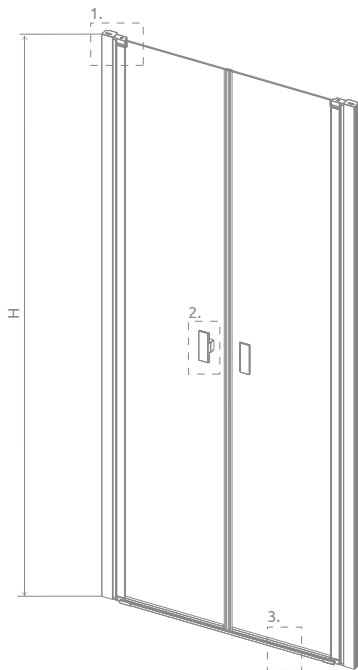

TECHNICAL DRAWINGS