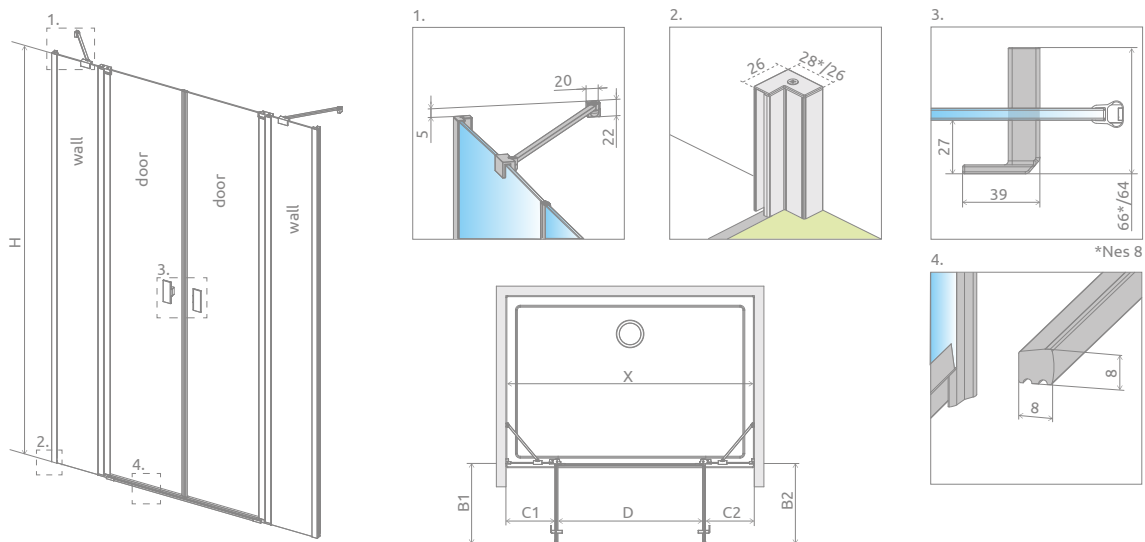

Model	Version			
	W1	W2	W3	W4
DWD 130	Doors G 730 Walls 570			
DWD 140	Doors G 830 Walls 570	Doors G 730 Walls 670*		
DWD 150	Doors G 930 Walls 570	Doors G 830 Walls 670*	Doors G 730 Walls 770*	
DWD 160	Doors G 1030 Walls 570	Doors G 930 Walls 670*	Doors G 830 Walls 770*	Doors G 730 Walls 870*
DWD 170	Doors G 1030 Walls 670*	Doors G 930 Walls 770*	Doors G 830 Walls 870*	Doors G 730 Walls 970*
DWD 180	Doors G 1030 Walls 770*	Doors G 930 Walls 870*	Doors G 830 Walls 970*	
DWD 190	Doors G 1030 Walls 870*	Doors G 930 Walls 970*		
DWD 200	Doors G 1030 Walls 970*			

Model	Version	X	B1	B2	C1	C2	D	H
DWD 130	W1	1280-1310	370	370	248-263	248-263	740	2000
DWD 140	W1	1380-1410	420	420	248-263	248-263	840	2000
DWD 140	W2	1380-1410	370	370	298-313	298-313	740	2000
DWD 150	W1	1480-1510	470	470	248-263	248-263	940	2000
DWD 150	W2	1480-1510	420	420	298-313	298-313	840	2000
DWD 150	W3	1480-1510	370	370	348-363	348-363	740	2000
DWD 160	W1	1580-1610	520	520	248-263	248-263	1040	2000
DWD 160	W2	1580-1610	470	470	298-313	298-313	940	2000
DWD 160	W3	1580-1610	420	420	348-363	348-363	840	2000
DWD 160	W4	1580-1610	370	370	398-413	398-413	740	2000
DWD 170	W1	1680-1710	520	520	298-313	298-313	1040	2000
DWD 170	W2	1680-1710	470	470	348-363	348-363	940	2000
DWD 170	W3	1680-1710	420	420	398-413	398-413	840	2000
DWD 170	W4	1680-1710	370	370	448-463	448-463	740	2000
DWD 180	W1	1780-1810	520	520	348-363	348-363	1040	2000
DWD 180	W2	1780-1810	470	470	398-413	398-413	940	2000
DWD 180	W3	1780-1810	420	420	448-463	448-463	840	2000
DWD 190	W1	1880-1910	520	520	398-413	398-413	1040	2000
DWD 190	W2	1880-1910	470	470	448-463	448-463	940	2000
DWD 200	W1	1980-2010	520	520	448-463	448-463	1040	2000

ADDITIONAL OPTIONS